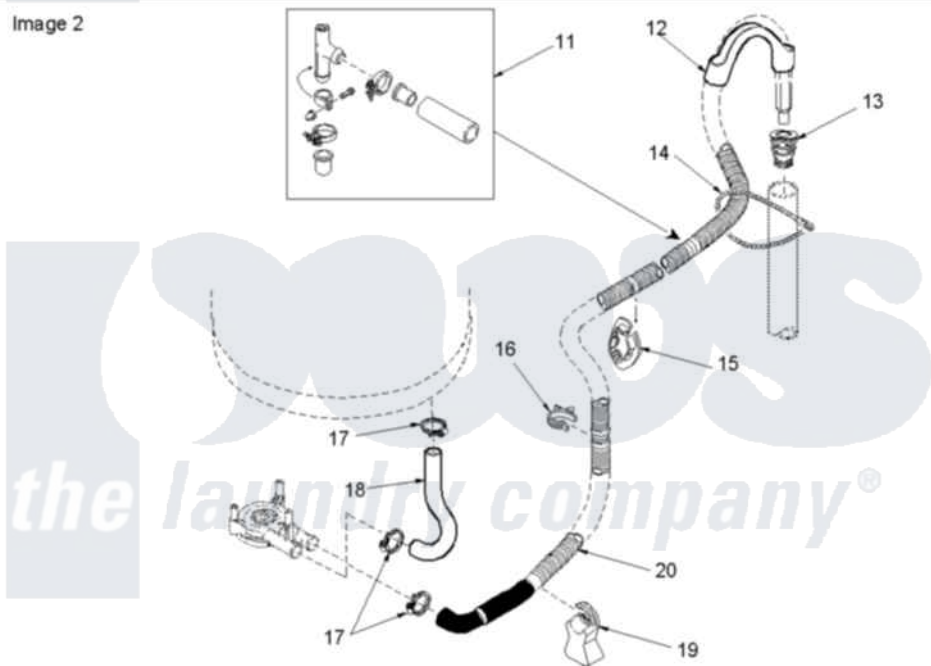

Amana ALW780QAC (BOM: PALW780QAC) 06 - Mixing Valve and Hoses

Amana Residential Amana ALW780QAC (BOM: PALW780QAC) Washer Parts Parts Diagram 06 - Mixing Valve and Hoses

Click on the part number to view part

Item	Original Part Number	Replaced By	Status	Part Description
1	40098901	27001184		Hose, Mixing Valve To Tub
2	503661	27001200		Screw
3	36801	596669		Clamp, Manifold
4	34500	22001900		Preventer, Back Flow
5	501086	90767		Screw, 8A X 3/8 HeX Washer Head Tapping
6	40097701	R0131578		Valve-Inlet
7	40098801			Plate, Mixing Value
8	20290	Y013783		Washer, Inlet Hose
9	40058001	76313		Hosefill
"	40058002	76313		Hosefill
10	28605	22002960		Strainer, Washer Inlet
11	562P3	76660		Break-Sphn
12	33615	22003814		Retainer, Drain Hose
13	40008101			Adapter, Standpipe
14	33489	8539404		Tie-Wire

15	40058501	Relief, Strain Drain
16	36014	Clip, Retainer-Hose
17	36802	285655 Clamp, Hose
18	40094201	Hose, Tub To Pump
19	40044901	Stand, Hose
20	40053901	Hose, Drain