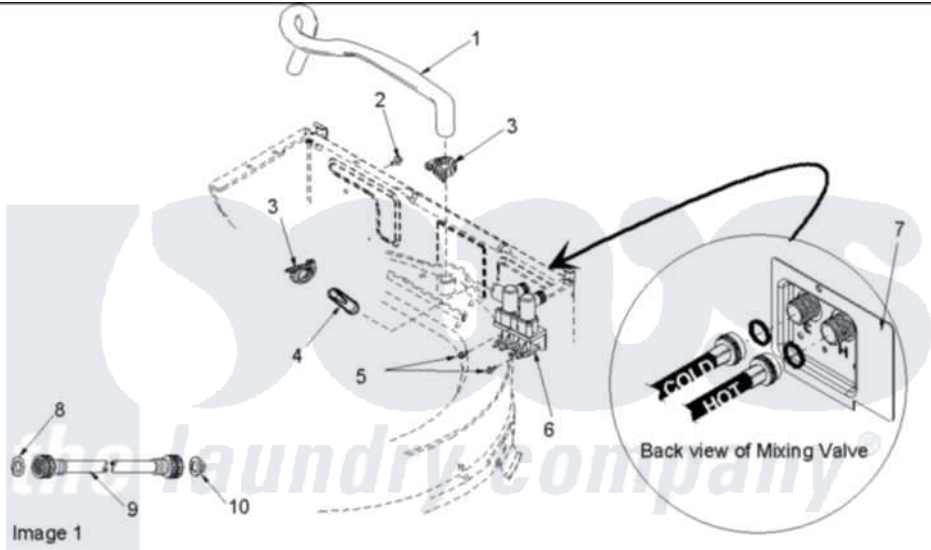

Amana ALW780QAC (BOM: PALW780QAC) 06 - Mixing Valve and Hoses

Amana Residential Amana ALW780QAC (BOM: PALW780QAC) Washer Parts Parts Diagram 06 - Mixing Valve and Hoses

Click on the part number to view part

Item	Original Part Number	Replaced By	Status	Part Description
1	40098901	27001184		Hose, Mixing Valve To Tub
2	503661	27001200		Screw
3	36801	596669		Clamp, Manifold
4	34500	22001900		Preventer, Back Flow
5	501086	90767		Screw, 8A X 3/8 HeX Washer Head Tapping
6	40097701	R0131578		Valve-Inlet
7	40098801			Plate, Mixing Value
8	20290	Y013783		Washer, Inlet Hose
9	40058001	76313		Hosefill
"	40058002	76313		Hosefill
10	28605	22002960		Strainer, Washer Inlet
11	562P3	76660		Break-Sphn
12	33615	22003814		Retainer, Drain Hose
13	40008101			Adapter, Standpipe
14	33489	8539404		Tie-Wire

15	40058501	Relief, Strain Drain
16	36014	Clip, Retainer-Hose
17	36802	285655 Clamp, Hose
18	40094201	Hose, Tub To Pump
19	40044901	Stand, Hose
20	40053901	Hose, Drain