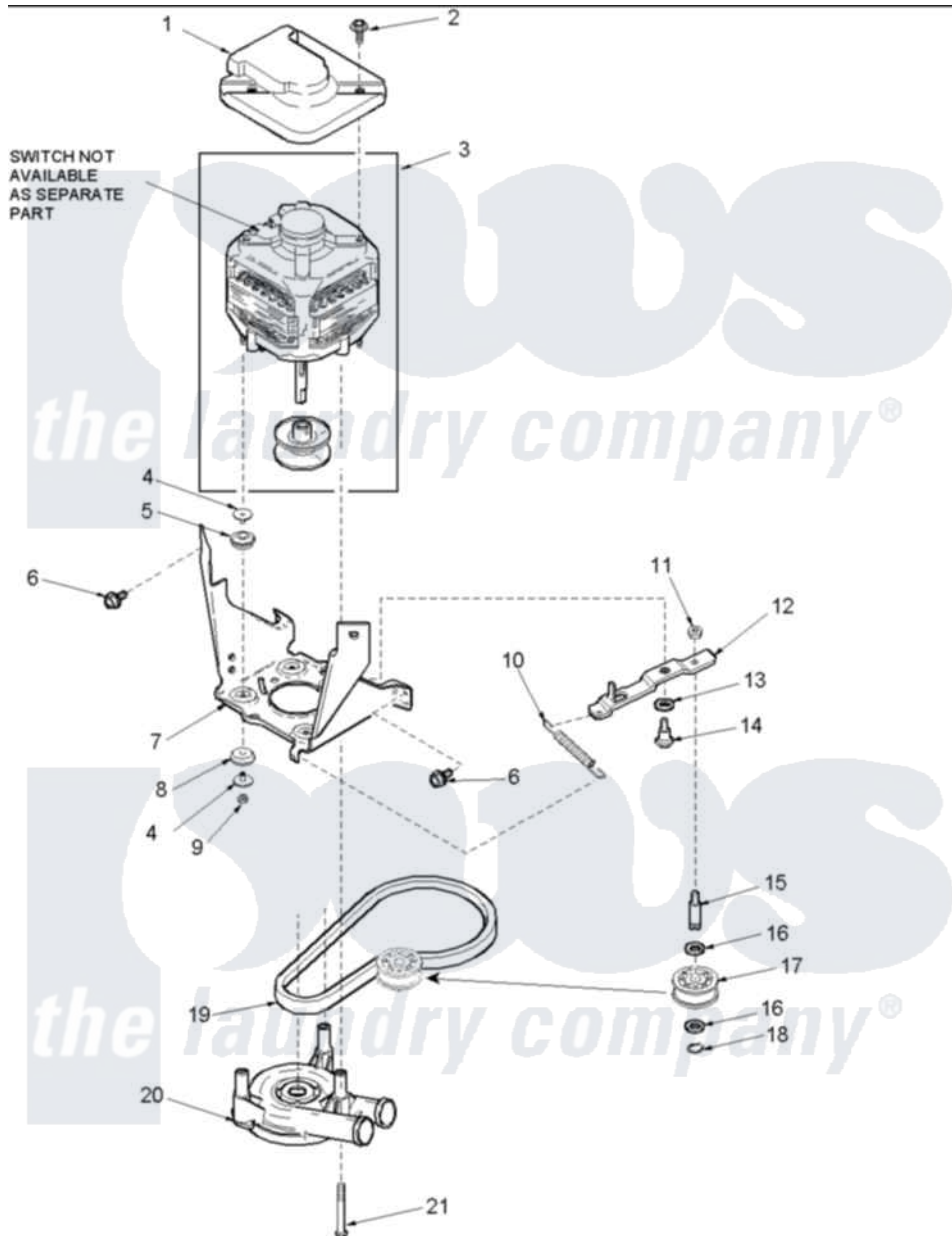

# Amana ALW780QAC (BOM: PALW780QAC) 07 - Motor, Belt, Pump, and Idler Assy

Amana Residential Amana ALW780QAC (BOM: PALW780QAC) Washer Parts Parts Diagram 07 - Motor, Belt, Pump, and Idler Assy

Click on the part number to view part

Item	Original Part Number	Replaced By	Status	Part Description
1	<a href="#">40112301</a>			Shield, Motor
2	40046701	<a href="#">4312464</a>		Screw
3	40095003	<a href="#">27001215</a>		Motor W/Pulley
4	<a href="#">40053701</a>			Post, Isolator
5	<a href="#">40053801</a>			Mount, Motor Upper
6	40105601	<a href="#">40128701</a>		Screw, 5/16-18 X .50
7	40015502		Not Available	BRACKET, MOTOR MOUNT
8	<a href="#">40054301</a>			Mount, Motor Lower
9	40095101	<a href="#">Y707702</a>		Locknut
10	<a href="#">40061401</a>			Spring, Idler Lever
11	<a href="#">40038801</a>			Jamnut, 3/8-16
12	40041001	<a href="#">40041002</a>		Lever, Idler
"	<a href="#">40041002</a>			Lever, Idler
13	<a href="#">40054701</a>			Washer
14	<a href="#">40038901</a>			Screw, 1/4-20

15	<a href="#">56461</a>		Shaft
16	<a href="#">52549</a>		Washer, 501 ID X3/4 Odx
17	<a href="#">40045001</a>		Idler Pulley Assembly
18	<a href="#">23748</a>		Ring, Retaining
19	40053607	<a href="#">27001007</a>	Belt, Spin
"	40053602	<a href="#">27001007</a>	Belt, Spin
20	40040301	<a href="#">27001233</a>	Pump
21	<a href="#">40063701</a>		Screw, 10-16 x 1.75
NI	40069501	Not Available	MOTOR MOUNT LOWER ASSEMBLY
"	40069401	Not Available	MOTOR MOUNT UPPER ASSEMBLY