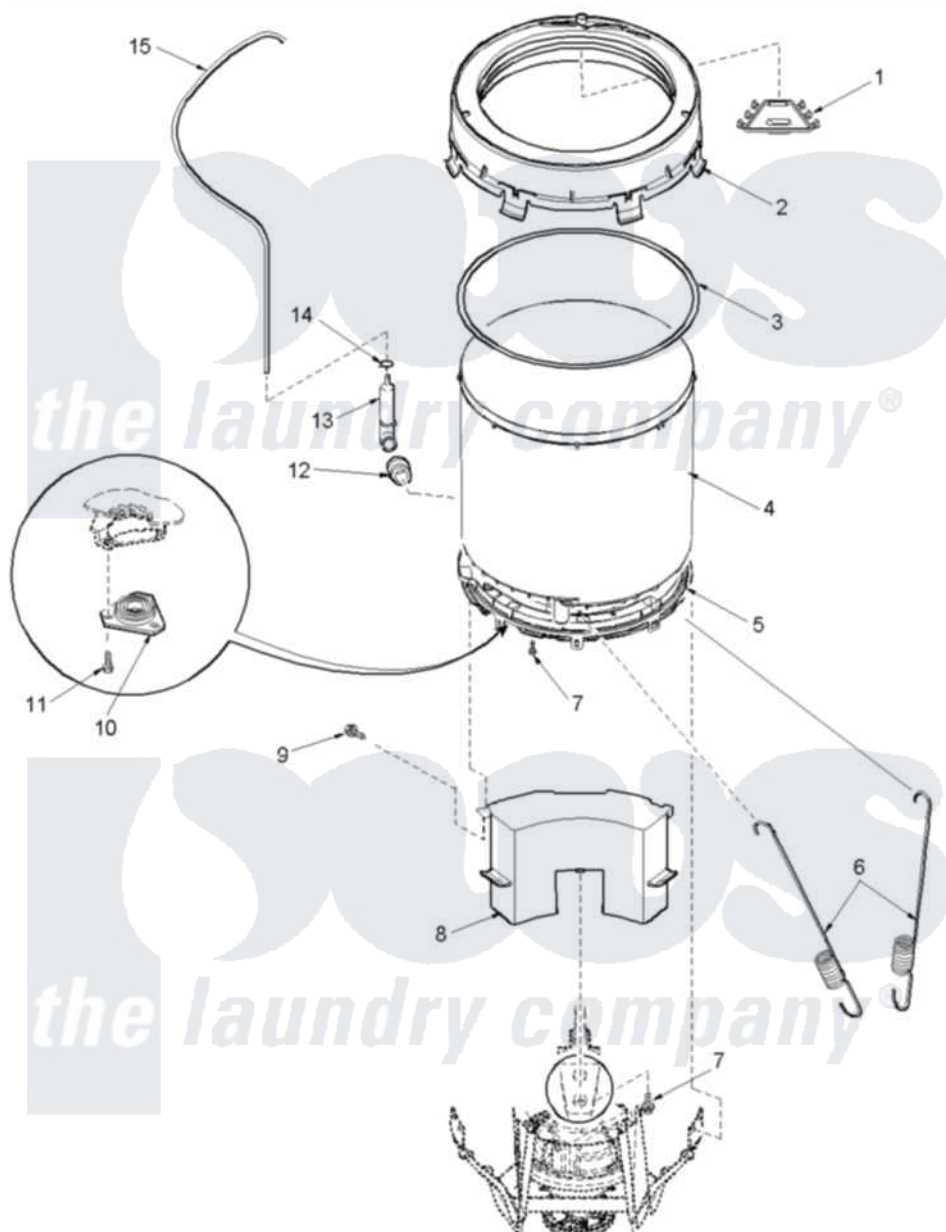

# Amana ALW780QAC (BOM: PALW780QAC) 08 - Outer Tub and Pressure Tube

Amana Residential Amana ALW780QAC (BOM: PALW780QAC) Washer Parts Parts Diagram 08 - Outer Tub and Pressure Tube

[Click on the part number to view part](#)

Item	Original Part Number	Replaced By	Status	Part Description
1	40001901		Not Available	CHANNEL, WATER INLET
2	40111101		Not Available	COVER, OUTER TUB
"	40033101P		Not Available	COVER, OUTER TUB
3	<a href="#">40076601</a>			Gasket, Tub Cover
4	40111001	<a href="#">40111001P</a>		Tub, Plastic Outer
5	40001102	<a href="#">40001102P</a>		Bottom, Outer Tub
6	<a href="#">40045202</a>			Spring, Tall Tub
7	<a href="#">40064301</a>			Screw, 1/4-15 x 3/4 Hex
8	<a href="#">40015901</a>			Assembly Counter Weight
9	<a href="#">40070401</a>			Screw, 1/4-20 x 7/8 Hex
10	40004201	<a href="#">40004201P</a>		Main Bearing Assembly
11	<a href="#">40128701</a>			Screw, 5/16-18 X .50
12	<a href="#">40037801</a>			Grommet
13	<a href="#">40008501</a>			Assembly, Pressure Bulb
14	40054901	<a href="#">596669</a>		Clamp, Manifold