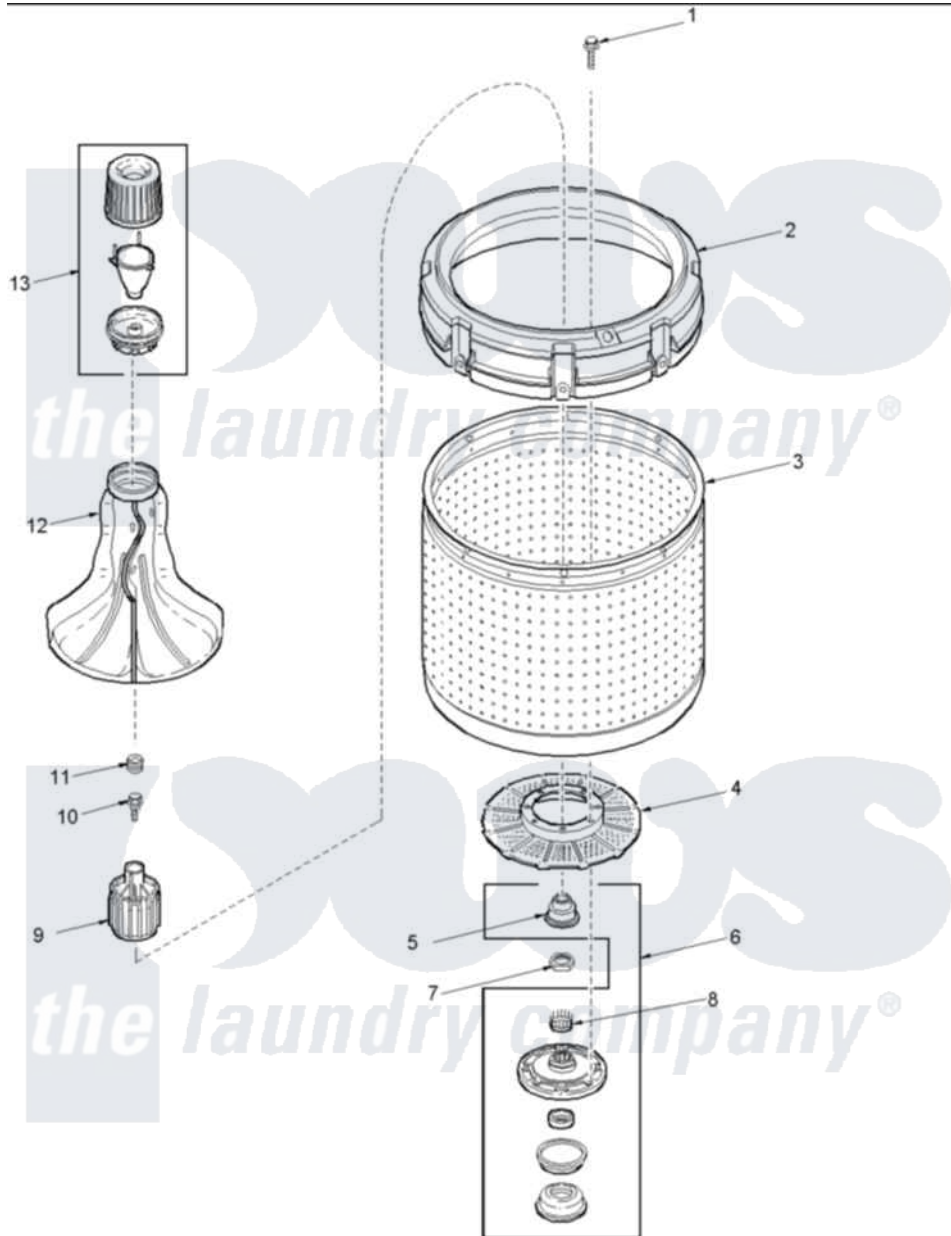

**Amana ALW780QAC (BOM: PALW780QAC1) 01 - Agitator, Drive Bell, Washtub and Hub**

Amana Residential Amana ALW780QAC (BOM: PALW780QAC1) Washer Parts Parts Diagram 01 - Agitator, Drive Bell, Washtub and Hub

[Click on the part number to view part](#)

Item	Original Part Number	Replaced By	Status	Part Description
1	40063301	<a href="#">3400527</a>		Screw
2	40002901	<a href="#">27001052</a>		Balance Ring
3	40000801	<a href="#">719P3</a>		Assembly- Wash
4	<a href="#">40008001</a>			Filter, Lint
5	<a href="#">40016101</a>			Seal, Bell Drive
6	<a href="#">R9900457</a>			Kit, Hub And Seal
7	<a href="#">40016301</a>			Nut, Lock
8	<a href="#">40008301</a>			Insert, Spline
9	<a href="#">R9900189</a>			Kit, Drive Bell And Seal
10	<a href="#">40065102</a>			Screw, Shoulder 1/4
11	<a href="#">40008401</a>			Plug, Bell
12	<a href="#">40000501W</a>			Agitator, Flex Vane
13	<a href="#">40002101W</a>			Assembly, Fabric Softner