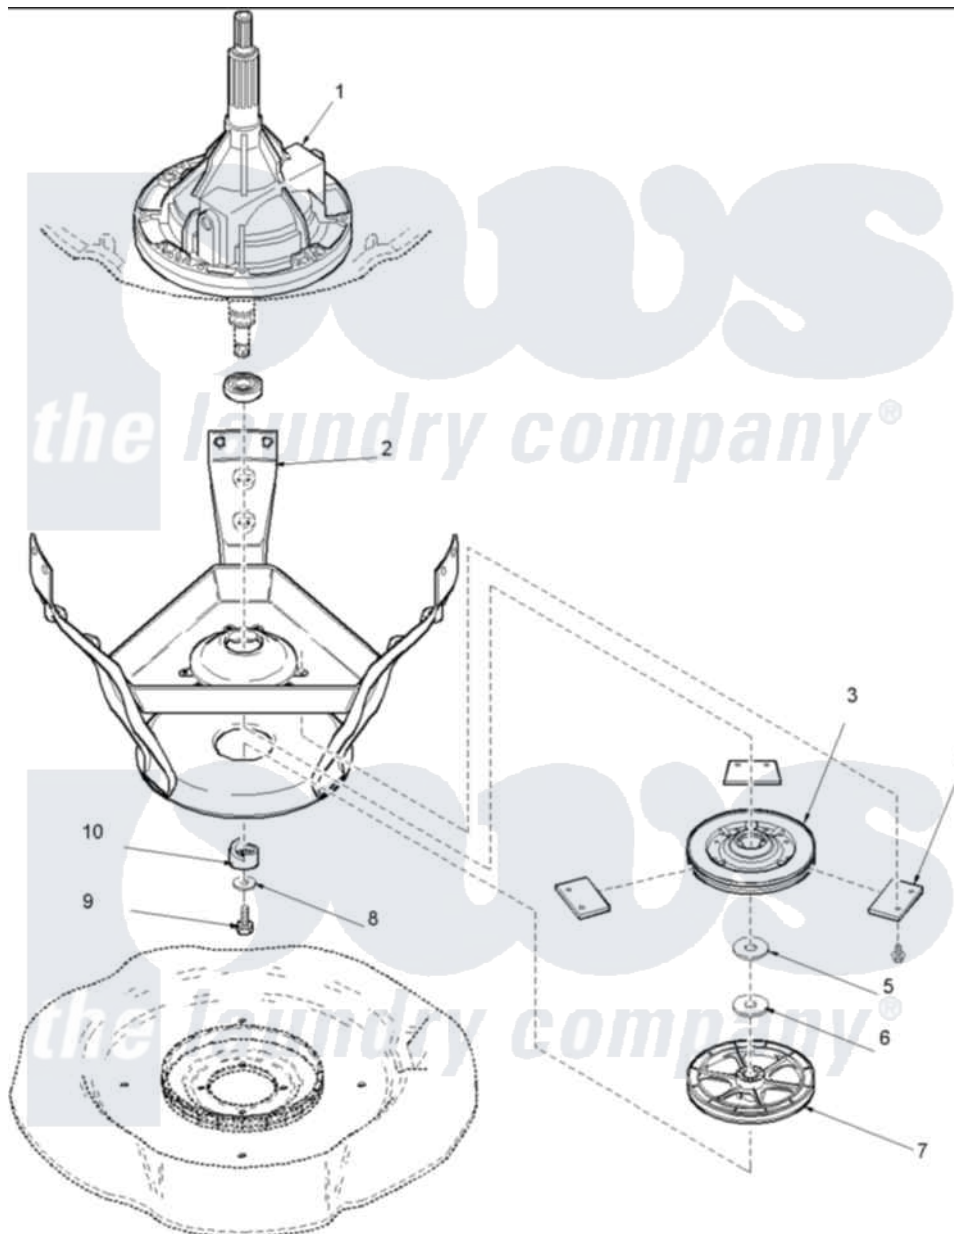

Amana ALW780QAC (BOM: PALW780QAC1) 03 - Bearings, Brake, and Transmission

Amana Residential Amana ALW780QAC (BOM: PALW780QAC1) Washer Parts Parts Diagram 03 - Bearings, Brake, and Transmission

[Click on the part number to view part](#)

Item	Original Part Number	Replaced By	Status	Part Description
1	40065301	12002178		Transmison
2	40070002	12002013		Base
3	40003103	R9900474		Brake Assembly
4	R0000014			Kit, Brake Pad
5	40065701			Washer, 2 Odx.63 ID
6	40063201			Washer, Flat
7	40047202			Pulley, Spin
"	40047201	40047202		Pulley, Spin
8	40041501			Washer
9	40063401			Screw, 1/4-20 x 5/8 Hex
10	40047402			Helix, Plastic
"	40047401	40047402		Helix, Plastic
NI	26594P			Grease, Silicone - 2 Oz Tube