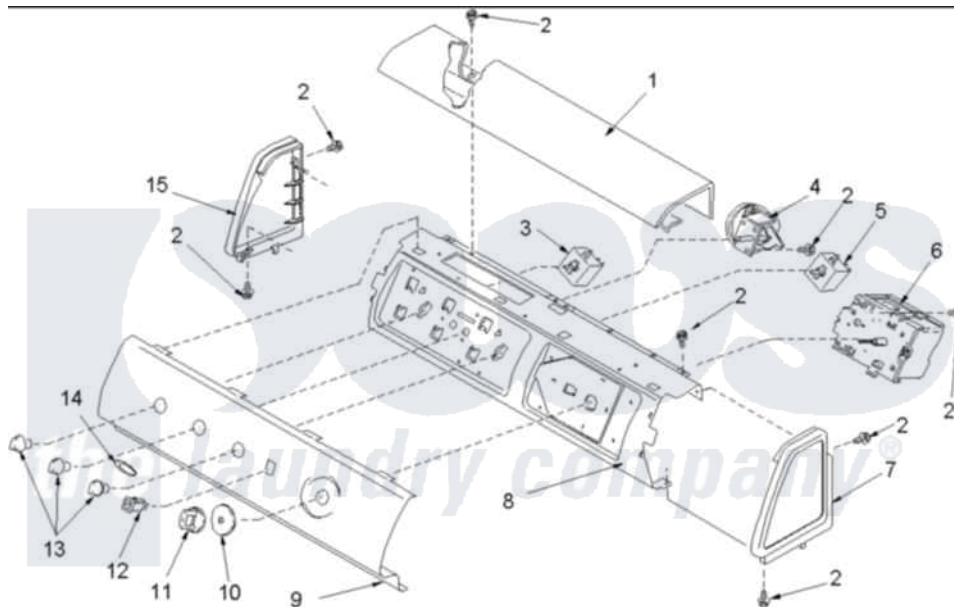

# Amana ALW780QAC (BOM: PALW780QAC1) 05 - Control Panels

Amana [Residential Amana ALW780QAC \(BOM: PALW780QAC1\) Washer Parts](#) Parts Diagram 05 - Control Panels  
 Click on the part number to view part

Item	Original Part Number	Replaced By	Status	Part Description
1	<a href="#">503674C</a>			Cover, Top
2	501086	<a href="#">90767</a>		Screw, 8A X 3/8 HeX Washer Head Tapping
3	<a href="#">40046601</a>			Switch, Temperature Select
4	<a href="#">40055101</a>			Switch, Pressure
5	<a href="#">40039501</a>			Switch, Speed
6	<a href="#">40059002</a>			Timer, Mallory 13 CYC
7	40012701C		Not Available	ENDCAP (RT-BSQ)
8	<a href="#">40039601</a>			Support, Control Panel
9	40095402C		Not Available	PANEL,GRAPHIC(BISQUE)
"	40073603W	<a href="#">40132801W</a>		Panel, Graphic
10	40013701C	<a href="#">27001134</a>		Dial- Time
11	<a href="#">40014001C</a>			Assembly, Timer Knob
12	38424L	<a href="#">38424W</a>		Switch, Rocker
13	<a href="#">40013401C</a>			Assembly, Selector Knob
14	<a href="#">40083301</a>			Medallion
15	40012702C		Not Available	ENDCAP (LT-BSQ)