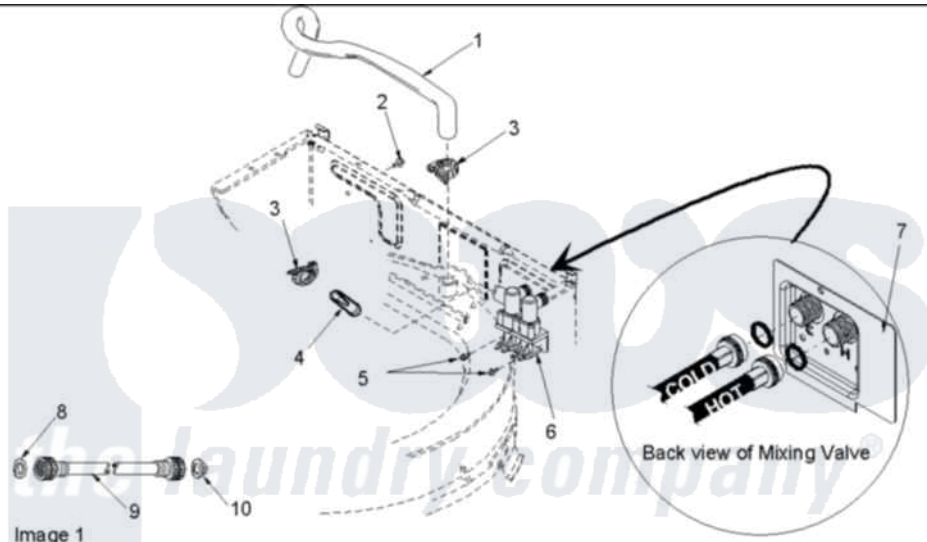

Amana ALW780QAC (BOM: PALW780QAC1) 06 - Mixing Valve and Hoses

Image 1

Image 2

Amana Residential Amana ALW780QAC (BOM: PALW780QAC1) Washer Parts Parts Diagram 06 - Mixing Valve and Hoses

[Click on the part number to view part](#)

Item	Original Part Number	Replaced By	Status	Part Description
1	40098901	27001184		Hose, Mixing Valve To Tub
2	503661	27001200		Screw
3	36801	596669		Clamp, Manifold
4	34500	22001900		Preventer, Back Flow
5	501086	90767		Screw, 8A X 3/8 HeX Washer Head Tapping
6	40097701	R0131578		Valve-Inlet
7	40098801			Plate, Mixing Value
8	20290	Y013783		Washer, Inlet Hose
9	40058001	76313		Hosefill
"	40058002	76313		Hosefill
10	28605	22002960		Strainer, Washer Inlet
11	562P3	76660		Break-Sphn
12	33615	22003814		Retainer, Drain Hose
13	40008101			Adapter, Standpipe
14	33489	8539404		Tie-Wire

15	40058501	Relief, Strain Drain
16	36014	Clip, Retainer-Hose
17	36802	285655 Clamp, Hose
18	40094201	Hose, Tub To Pump
19	40044901	Stand, Hose
20	40053901	Hose, Drain