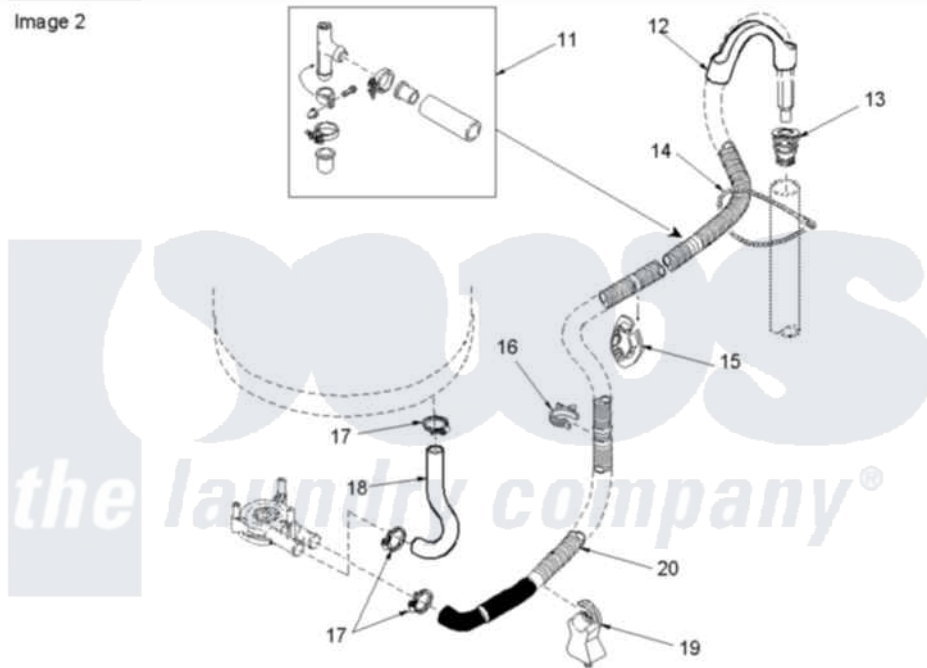

Amana ALW780QAC (BOM: PALW780QAC1) 06 - Mixing Valve and Hoses

Image 1

Image 2

Amana Residential Amana ALW780QAC (BOM: PALW780QAC1) Washer Parts Parts Diagram 06 - Mixing Valve and Hoses

[Click on the part number to view part](#)

Item	Original Part Number	Replaced By	Status	Part Description
1	40098901	27001184		Hose, Mixing Valve To Tub
2	503661	27001200		Screw
3	36801	596669		Clamp, Manifold
4	34500	22001900		Preventer, Back Flow
5	501086	90767		Screw, 8A X 3/8 HeX Washer Head Tapping
6	40097701	R0131578		Valve-Inlet
7	40098801			Plate, Mixing Value
8	20290	Y013783		Washer, Inlet Hose
9	40058001	76313		Hosefill
"	40058002	76313		Hosefill
10	28605	22002960		Strainer, Washer Inlet
11	562P3	76660		Break-Sphn
12	33615	22003814		Retainer, Drain Hose
13	40008101			Adapter, Standpipe
14	33489	8539404		Tie-Wire

15	40058501	Relief, Strain Drain
16	36014	Clip, Retainer-Hose
17	36802	285655 Clamp, Hose
18	40094201	Hose, Tub To Pump
19	40044901	Stand, Hose
20	40053901	Hose, Drain