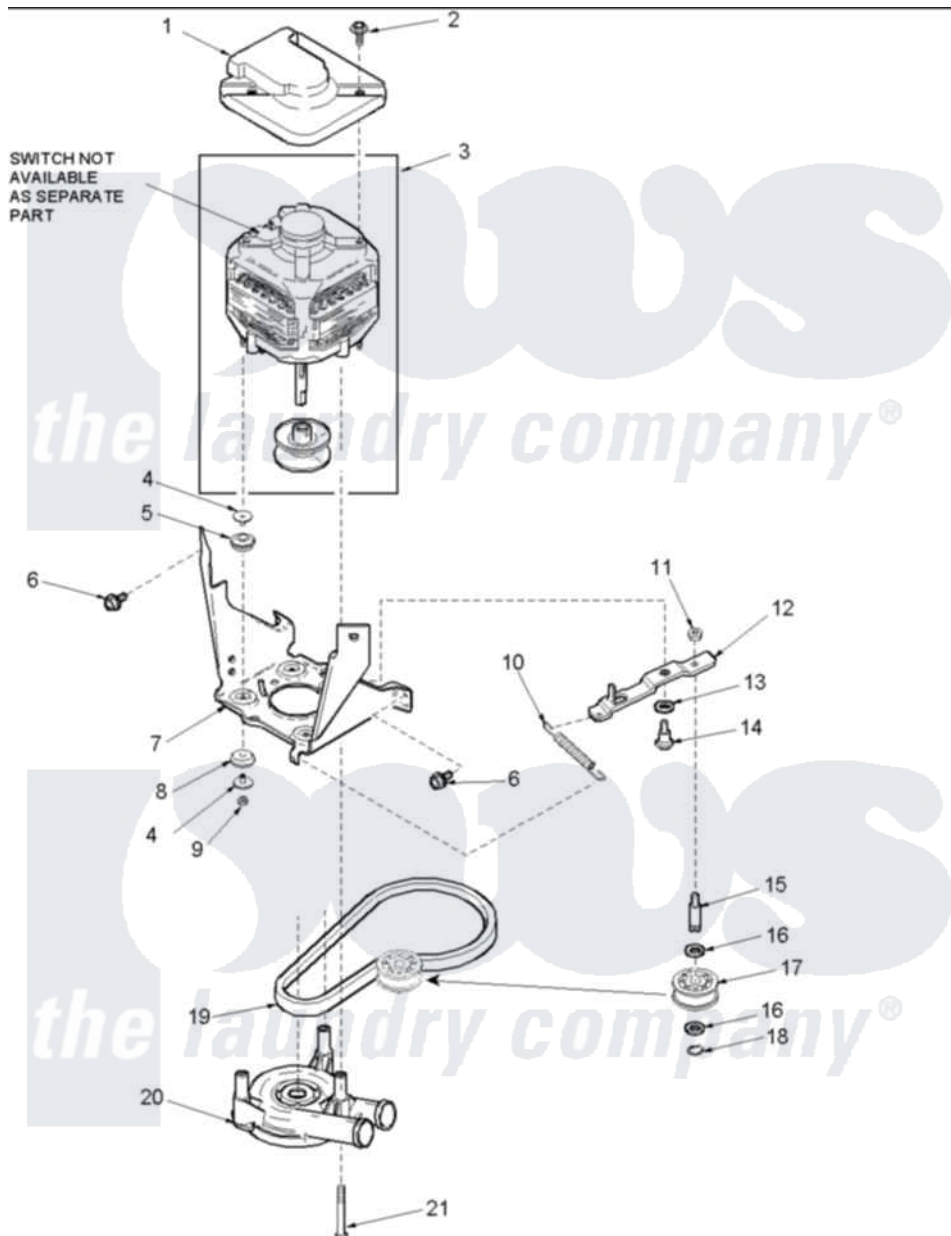

Amana ALW780QAC (BOM: PALW780QAC1) 07 - Motor, Belt, Pump, and Idler Assy

Amana Residential Amana ALW780QAC (BOM: PALW780QAC1) Washer Parts Parts Diagram 07 - Motor, Belt, Pump, and Idler Assy

[Click on the part number to view part](#)

Item	Original Part Number	Replaced By	Status	Part Description
1	40112301			Shield, Motor
2	40046701	4312464		Screw
3	40095003	27001215		Motor W/Pulley
4	40053701			Post, Isolator
5	40053801			Mount, Motor Upper
6	40105601	40128701		Screw, 5/16-18 X .50
7	40015502		Not Available	BRACKET, MOTOR MOUNT
8	40054301			Mount, Motor Lower
9	40095101	Y707702		Locknut
10	40061401			Spring, Idler Lever
11	40038801			Jamnut, 3/8-16
12	40041001	40041002		Lever, Idler
"	40041002			Lever, Idler
13	40054701			Washer
14	40038901			Screw, 1/4-20

15	56461		Shaft
16	52549		Washer, 501 ID X3/4 Odx
17	40045001		Idler Pulley Assembly
18	23748		Ring, Retaining
19	40053607	27001007	Belt, Spin
"	40053602	27001007	Belt, Spin
20	40040301	27001233	Pump
21	40063701		Screw, 10-16 x 1.75
NI	40069501	Not Available	MOTOR MOUNT LOWER ASSEMBLY
"	40069401	Not Available	MOTOR MOUNT UPPER ASSEMBLY