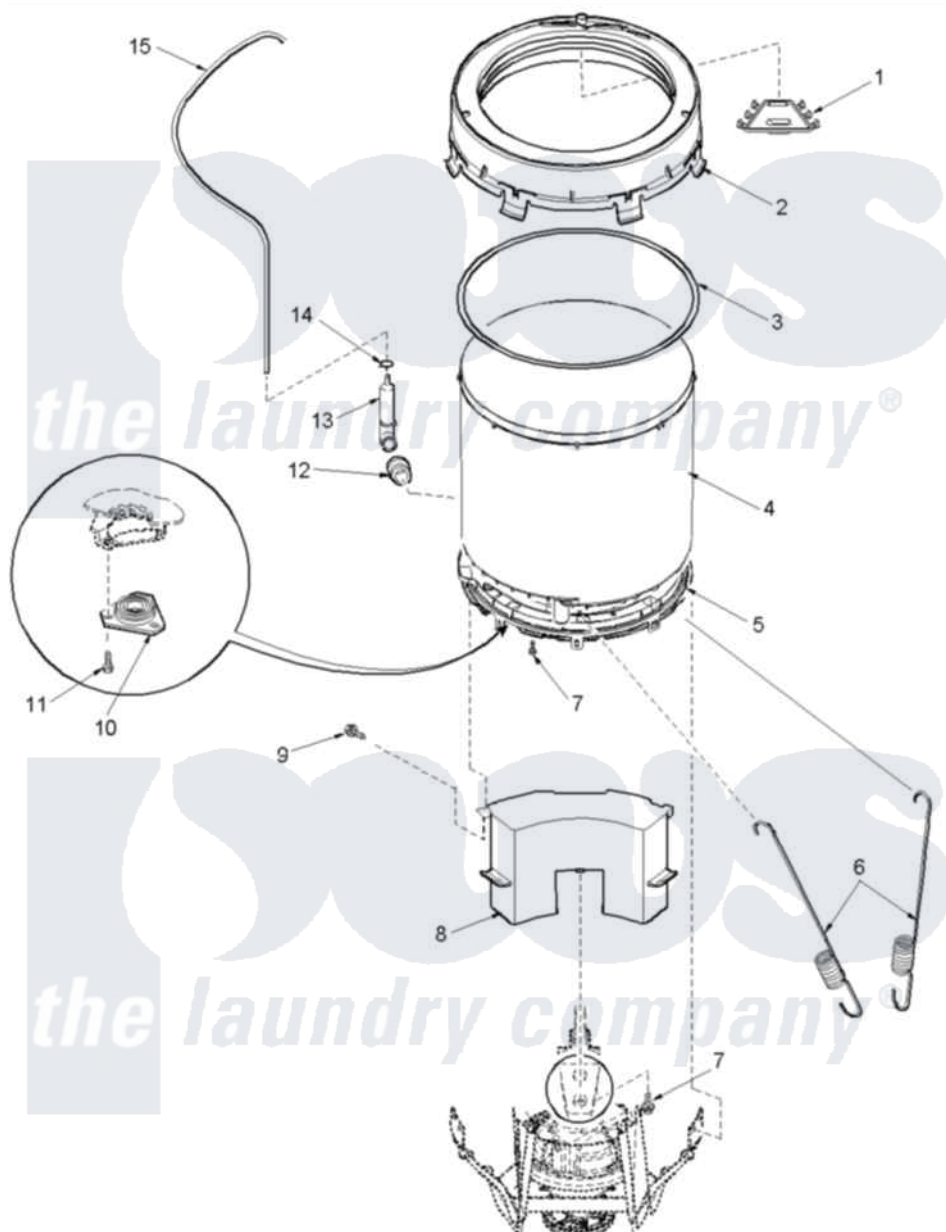

Amana ALW780QAC (BOM: PALW780QAC1) 08 - Outer Tub and Pressure Tube

Amana Residential Amana ALW780QAC (BOM: PALW780QAC1) Washer Parts Parts Diagram 08 - Outer Tub and Pressure Tube

[Click on the part number to view part](#)

Item	Original Part Number	Replaced By	Status	Part Description
1	40001901		Not Available	CHANNEL, WATER INLET
2	40111101		Not Available	COVER, OUTER TUB
"	40033101P		Not Available	COVER, OUTER TUB
3	40076601			Gasket, Tub Cover
4	40111001	40111001P		Tub, Plastic Outer
5	40001102	40001102P		Bottom, Outer Tub
6	40045202			Spring, Tall Tub
7	40064301			Screw, 1/4-15 x 3/4 Hex
8	40015901			Assembly Counter Weight
9	40070401			Screw, 1/4-20 x 7/8 Hex
10	40004201	40004201P		Main Bearing Assembly
11	40128701			Screw, 5/16-18 X .50
12	40037801			Grommet
13	40008501			Assembly, Pressure Bulb
14	40054901	596669		Clamp, Manifold