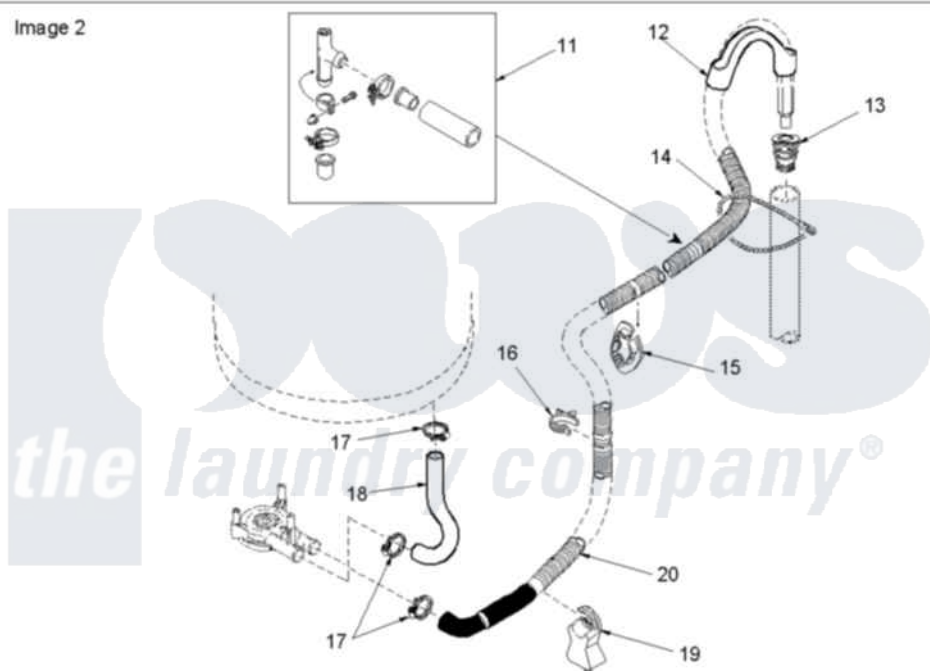

Amana ALW780QAW (BOM: PALW780QAW1) 06 - Mixing Valve and Hoses

Image 1

Image 2

Amana [Residential Amana ALW780QAW \(BOM: PALW780QAW1\) Washer Parts](#) Parts Diagram 06 - Mixing Valve and Hoses

[Click on the part number to view part](#)

Item	Original Part Number	Replaced By	Status	Part Description
1	40098901	27001184		Hose, Mixing Valve To Tub
2	503661	27001200		Screw
3	36801	596669		Clamp, Manifold
4	34500	22001900		Preventer, Back Flow
5	501086	90767		Screw, 8A X 3/8 HeX Washer Head Tapping
6	40097701	R0131578		Valve-Inlet
7	40098801			Plate, Mixing Valve
8	20290	Y013783		Washer, Inlet Hose
9	40058001	76313		Hosefill
"	40058002	76313		Hosefill
10	28605	22002960		Strainer, Washer Inlet
11	562P3	76660		Break-Sphn
12	33615	22003814		Retainer, Drain Hose
13	40008101			Adapter, Standpipe

14	33489	8539404	Tie-Wire
15	40058501		Relief, Strain Drain
16	36014		Clip, Retainer-Hose
17	36802	285655	Clamp, Hose
18	40094201		Hose, Tub To Pump
19	40044901		Stand, Hose
20	40053901		Hose, Drain