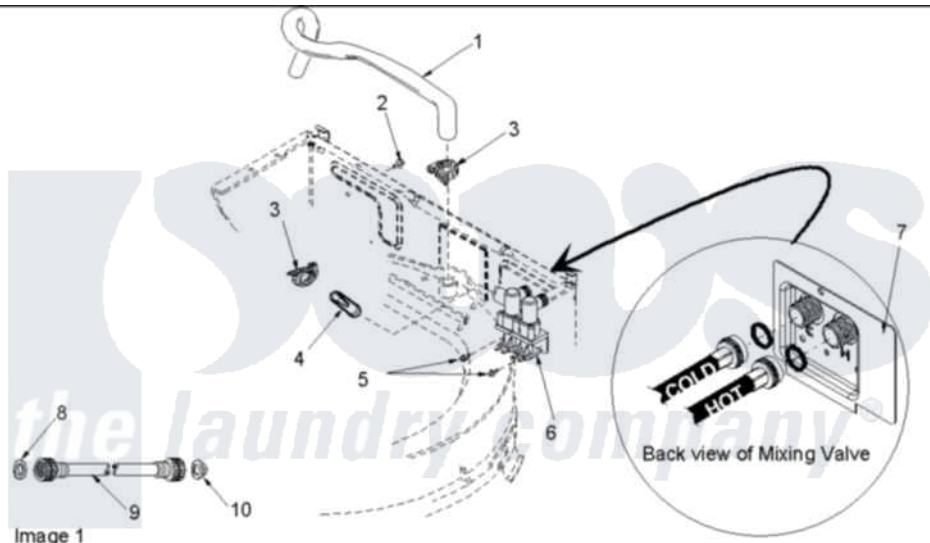

Amana ALW780QAW (BOM: PALW780QAW1) 06 - Mixing Valve and Hoses

Image 1

Image 2

Amana [Residential Amana ALW780QAW \(BOM: PALW780QAW1\) Washer Parts](#) Parts Diagram 06 - Mixing Valve and Hoses

[Click on the part number to view part](#)

Item	Original Part Number	Replaced By	Status	Part Description
1	40098901	27001184		Hose, Mixing Valve To Tub
2	503661	27001200		Screw
3	36801	596669		Clamp, Manifold
4	34500	22001900		Preventer, Back Flow
5	501086	90767		Screw, 8A X 3/8 HeX Washer Head Tapping
6	40097701	R0131578		Valve-Inlet
7	40098801			Plate, Mixing Valve
8	20290	Y013783		Washer, Inlet Hose
9	40058001	76313		Hosefill
"	40058002	76313		Hosefill
10	28605	22002960		Strainer, Washer Inlet
11	562P3	76660		Break-Sphn
12	33615	22003814		Retainer, Drain Hose
13	40008101			Adapter, Standpipe

14	33489	8539404	Tie-Wire
15	40058501		Relief, Strain Drain
16	36014		Clip, Retainer-Hose
17	36802	285655	Clamp, Hose
18	40094201		Hose, Tub To Pump
19	40044901		Stand, Hose
20	40053901		Hose, Drain