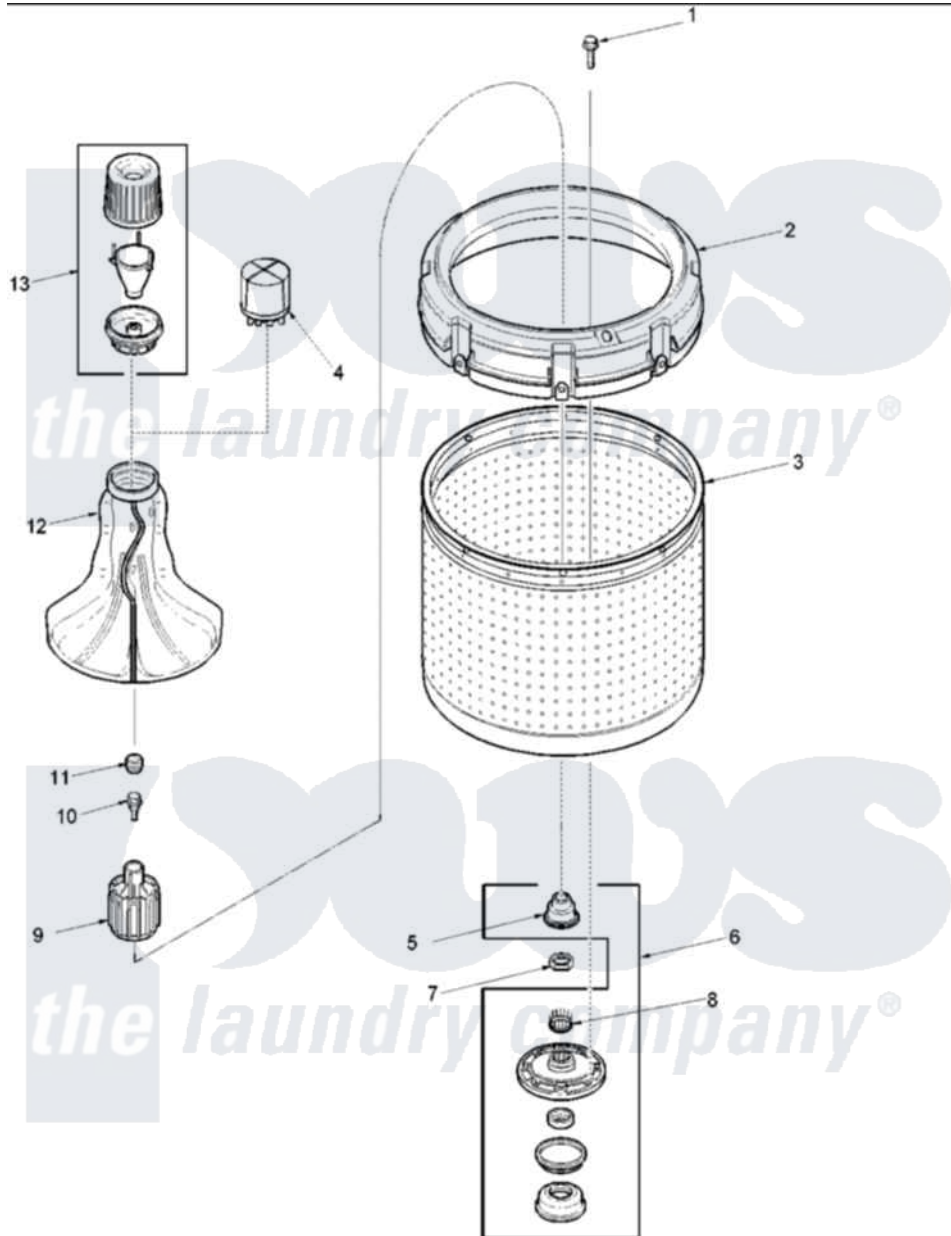

Amana ALW780QMC (BOM: PALW780QMC1) 01 - Agitator, Drive Bell, Washtub and Hub

Amana Residential Amana ALW780QMC (BOM: PALW780QMC1) Washer Parts Parts Diagram 01 - Agitator, Drive Bell, Washtub and Hub

[Click on the part number to view part](#)

Item	Original Part Number	Replaced By	Status	Part Description
1	40063301	3400527		Screw
2	40002901	27001052		Balance Ring
3	40000801	719P3		Assembly- Wash
5	40016101			Seal, Bell Drive
6	R9900457			Kit, Hub And Seal
7	40016301			Nut, Lock
8	40008301			Insert, Spline
9	R9900189			Kit, Drive Bell And Seal
10	40065102			Screw, Shoulder 1/4
11	40008401			Plug, Bell
12	40000501W			Agitator, Flex Vane
13	40002101W			Assembly, Fabric Softner