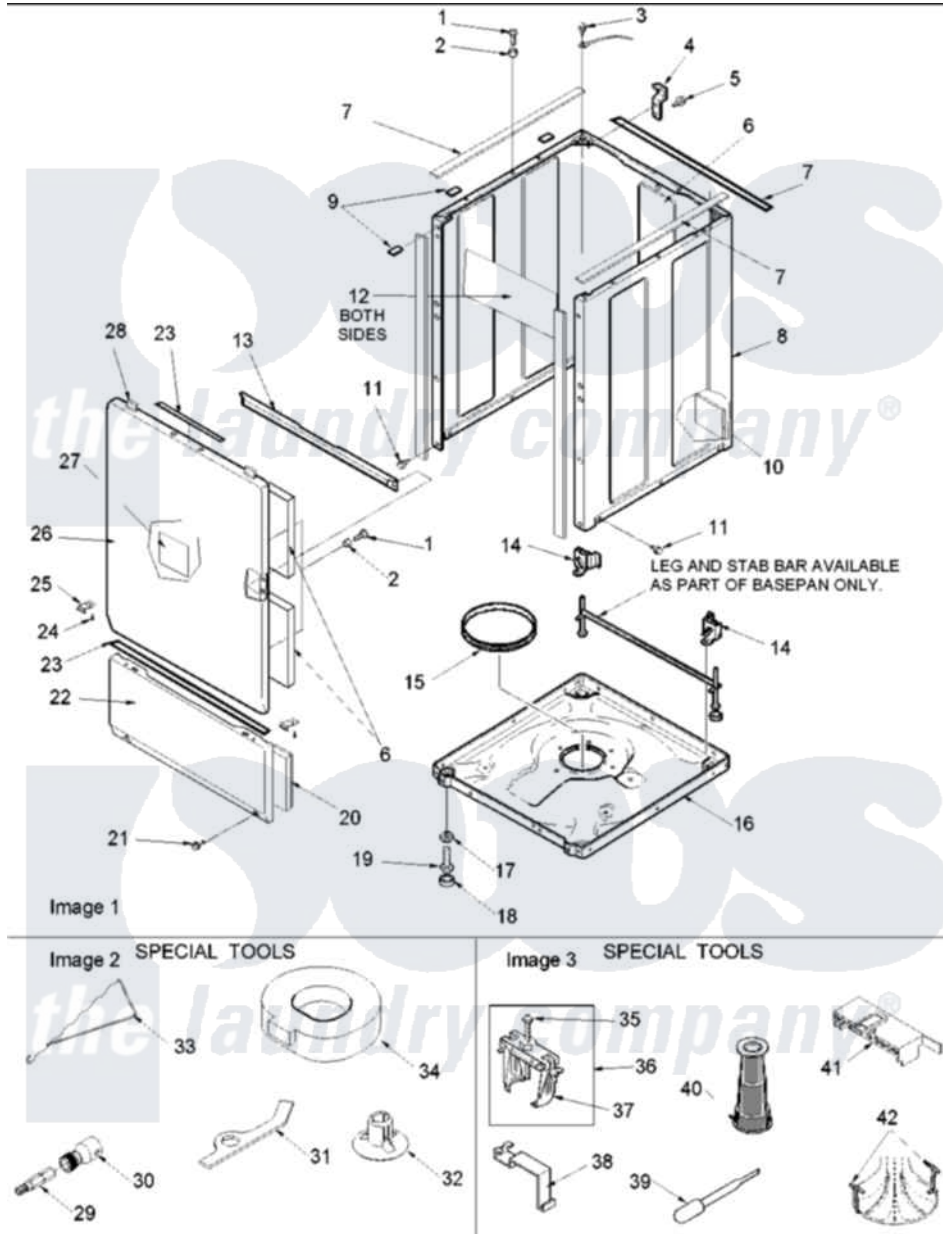

# Amana ALW780QMC (BOM: PALW780QMC1) 02 - Base, Cabinet, Front and Special Tools

Amana Residential Amana ALW780QMC (BOM: PALW780QMC1) Washer Parts Parts Diagram 02 - Base, Cabinet, Front and Special Tools  
 Click on the part number to view part

Item	Original Part Number	Replaced By	Status	Part Description
1	32671	<a href="#">Y014874</a>		Screw, Idler Arm And Sleeve
2	<a href="#">505187</a>			Locator, Panel
3	<a href="#">20530</a>			Screw, 10-24 x 3/8 Hex
4	<a href="#">500003</a>			Hinge, Top
5	40064801	<a href="#">3390631</a>		Screw, 10-16 X 3/8
6	40091801	<a href="#">40106201</a>		Foam, 8" X 23" X 1/2"
7	685366		Not Available	TAPE,FOAM
8	40076402C	<a href="#">40076402CP</a>		Cabinet, Dryer And Washer
10	40091802	<a href="#">40106301</a>		Foam, 5" X 5" X 1/2"
11	40038201	<a href="#">27001200</a>		Screw
12	685368	<a href="#">22001817</a>		Sheet, Sound Damper
13	56486		Not Available	BRACE, TOP
14	<a href="#">40031501</a>			Bracket, Self Leveling
15	<a href="#">40037401</a>			Ring, Friction
16	40031201	<a href="#">27001226</a>		Base Lev