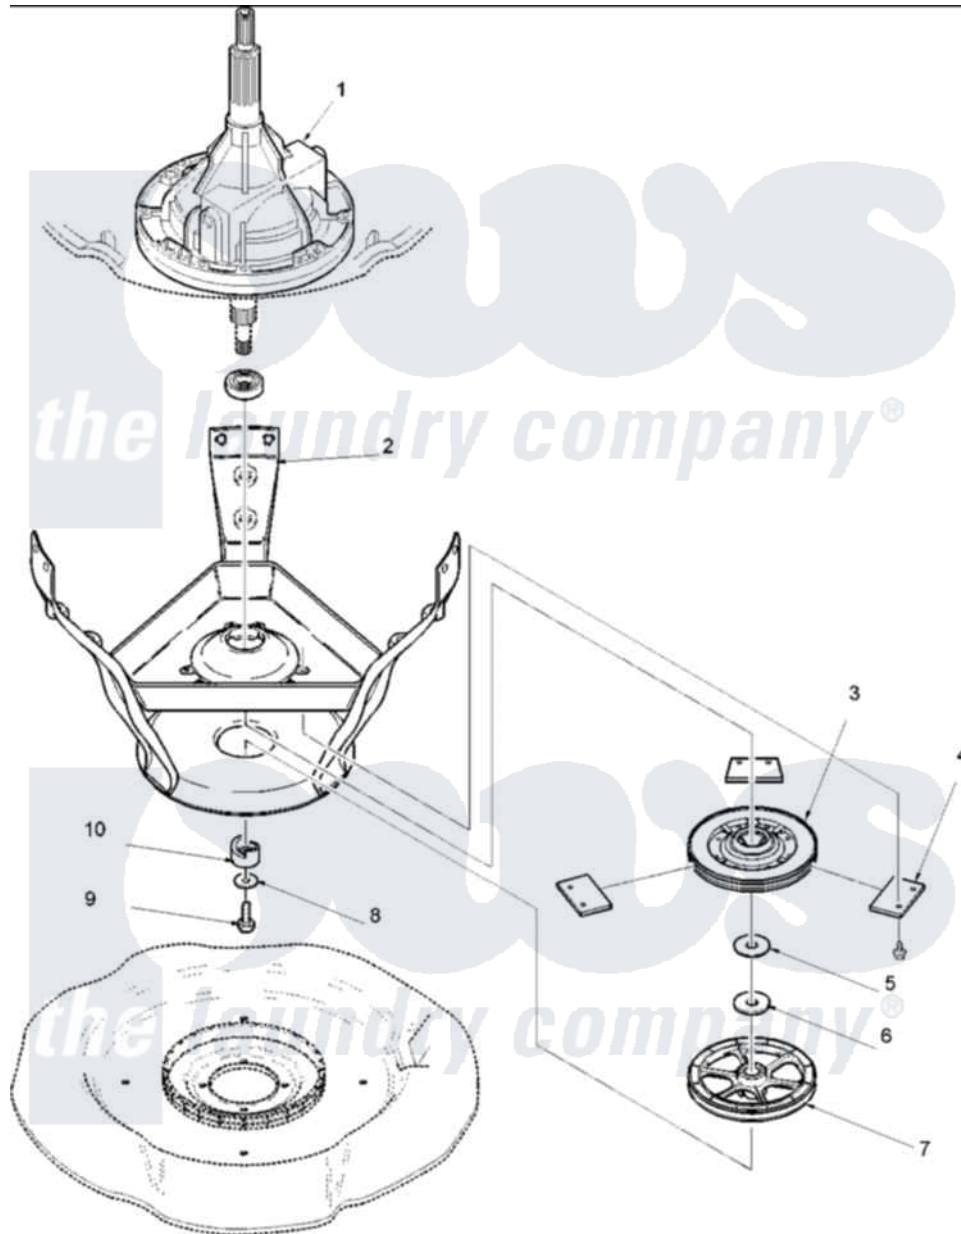

Amana ALW780QMC (BOM: PALW780QMC1) 03 - Bearings, Brake, and Transmission

Amana Residential Amana ALW780QMC (BOM: PALW780QMC1) Washer Parts Parts Diagram 03 - Bearings, Brake, and Transmission

[Click on the part number to view part](#)

Item	Original Part Number	Replaced By	Status	Part Description
1	40032701	12002177		Transmison
2	40070001	12002013		Base
3	40003103	R9900474		Brake Assembly
4	R0000014			Kit, Brake Pad
5	40065701			Washer, 2 Odx.63 ID
6	40063201			Washer, Flat
7	40047102			Pulley, Spin/Agit
8	40041501			Washer
9	40063401			Screw, 1/4-20 x 5/8 Hex
10	40047402			Helix, Plastic
NI	26594P			Grease, Silicone - 2 Oz Tube