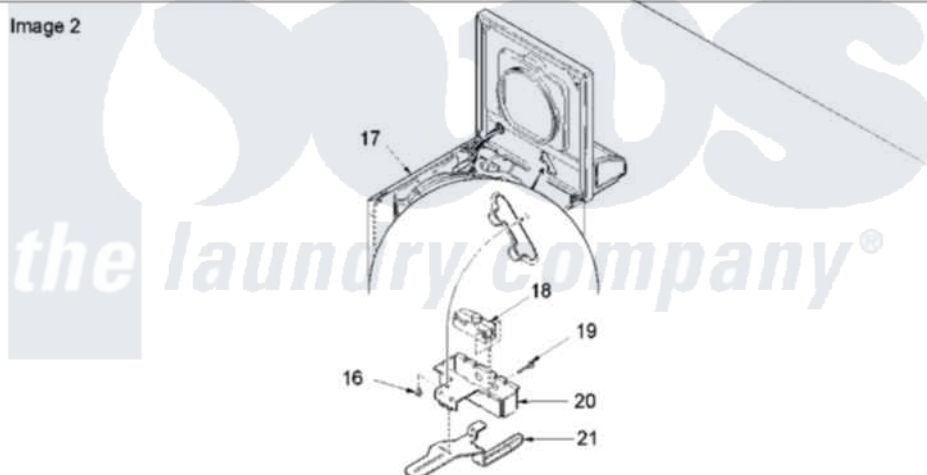

Amana ALW780QMC (BOM: PALW780QMC1) 04 - Cabinet Top, Door, and Door Switch

Image 1

Image 2

Amana Residential Amana ALW780QMC (BOM: PALW780QMC1) Washer Parts Parts Diagram 04 - Cabinet Top, Door, and Door Switch

[Click on the part number to view part](#)

Item	Original Part Number	Replaced By	Status	Part Description
1	40111301C		Not Available	LID,W/INSTRUCTIONS
2	40051401		Not Available	PANEL,HOME HOOD BACK
3	501086	90767		Screw, 8A X 3/8 HeX Washer Head Tapping
4	40038001			Bumper
5	40039201	W10119828		Screw, Lid Hinge Mounting
6	40008201			Bushing, Hinge
7	40094002			Hinge, Lid Left Stop
8	40094101			Hinge, Lid Right Pass
9	20530			Screw, 10-24 x 3/8 Hex
10	40093901			Dispenser, Bleach
11	40063901			Clip, Hold Down
12	40000202C	27001183		Top
13	40102101			Cap, Hinge
14	503661	27001200		Screw

15	56080	22001650	Fastener, Spring
16	501086	90767	Screw, 8A X 3/8 HeX Washer Head Tapping
17	40076402C	40076402CP	Cabinet, Dryer And Washer
18	40035001	27001095	Switch, Lid
19	40040701		Screw, Tapping No.6b-20
20	40009801		Holder, Lid Switch
21	40009701		Arm, Lid Switch