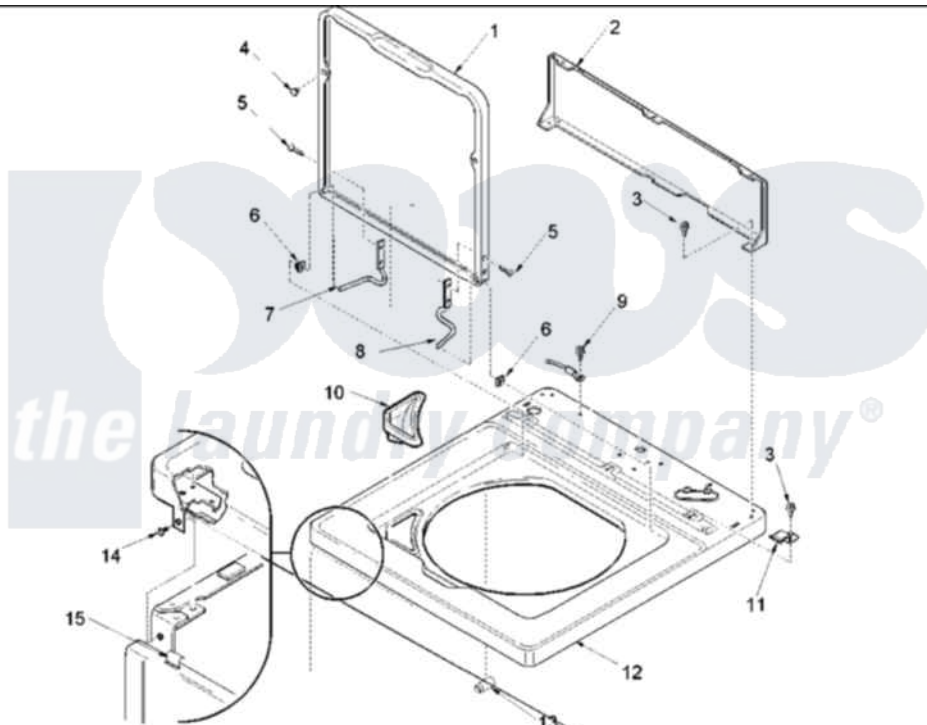

Amana ALW780QMC (BOM: PALW780QMC1) 04 - Cabinet Top, Door, and Door Switch

Image 1

Image 2

Amana Residential Amana ALW780QMC (BOM: PALW780QMC1) Washer Parts Parts Diagram 04 - Cabinet Top, Door, and Door Switch

[Click on the part number to view part](#)

Item	Original Part Number	Replaced By	Status	Part Description
1	40111301C		Not Available	LID,W/INSTRUCTIONS
2	40051401		Not Available	PANEL,HOME HOOD BACK
3	501086	90767		Screw, 8A X 3/8 HeX Washer Head Tapping
4	40038001			Bumper
5	40039201	W10119828		Screw, Lid Hinge Mounting
6	40008201			Bushing, Hinge
7	40094002			Hinge, Lid Left Stop
8	40094101			Hinge, Lid Right Pass
9	20530			Screw, 10-24 x 3/8 Hex
10	40093901			Dispenser, Bleach
11	40063901			Clip, Hold Down
12	40000202C	27001183		Top
13	40102101			Cap, Hinge
14	503661	27001200		Screw

15	56080	22001650	Fastener, Spring
16	501086	90767	Screw, 8A X 3/8 HeX Washer Head Tapping
17	40076402C	40076402CP	Cabinet, Dryer And Washer
18	40035001	27001095	Switch, Lid
19	40040701		Screw, Tapping No.6b-20
20	40009801		Holder, Lid Switch
21	40009701		Arm, Lid Switch