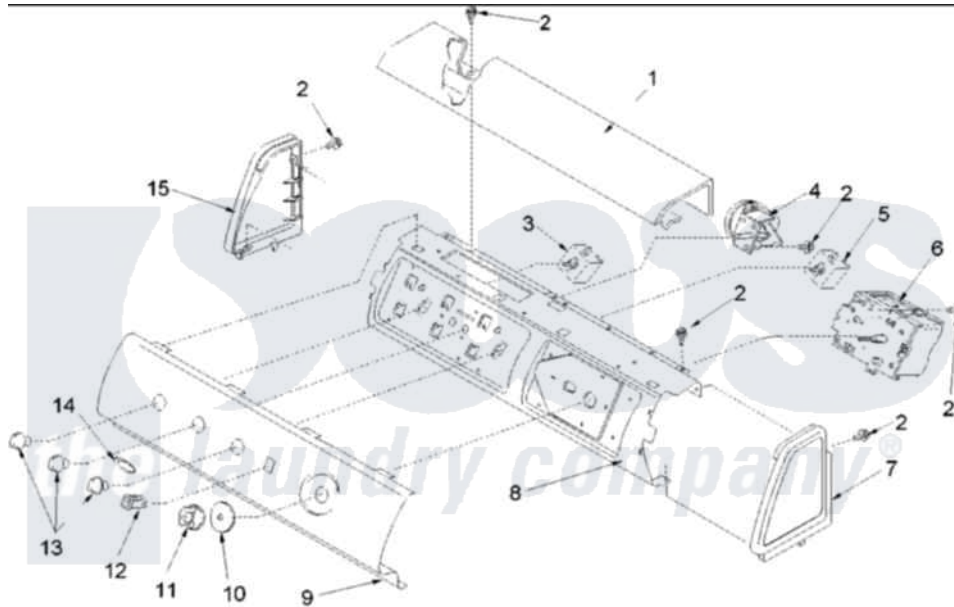

# Amana ALW780QMC (BOM: PALW780QMC1) 05 - Control Panels

Amana [Residential Amana ALW780QMC \(BOM: PALW780QMC1\) Washer Parts](#) Parts Diagram 05 - Control Panels  
 Click on the part number to view part

Item	Original Part Number	Replaced By	Status	Part Description
1	<a href="#">503674C</a>			Cover, Top
2	501086	<a href="#">90767</a>		Screw, 8A X 3/8 HeX Washer Head Tapping
3	<a href="#">40046601</a>			Switch, Temperature Select
4	<a href="#">40055101</a>			Switch, Pressure
5	<a href="#">40039501</a>			Switch, Speed
6	<a href="#">40059002</a>			Timer, Mallory 13 CYC
7	40012701C		Not Available	ENDCAP (RT-BSQ)
8	<a href="#">40039601</a>			Support, Control Panel
9	40095402C		Not Available	PANEL, GRAPHIC(BISQUE)
10	40013701C	<a href="#">27001134</a>		Dial- Time
11	<a href="#">40014001C</a>			Assembly, Timer Knob
12	38424L	<a href="#">38424W</a>		Switch, Rocker
13	<a href="#">40013401C</a>			Assembly, Selector Knob
14	<a href="#">40083301</a>			Medallion
15	40012702C		Not Available	ENDCAP (LT-BSQ)
NI	40100602	<a href="#">40100601</a>		Harness, Hood Wire