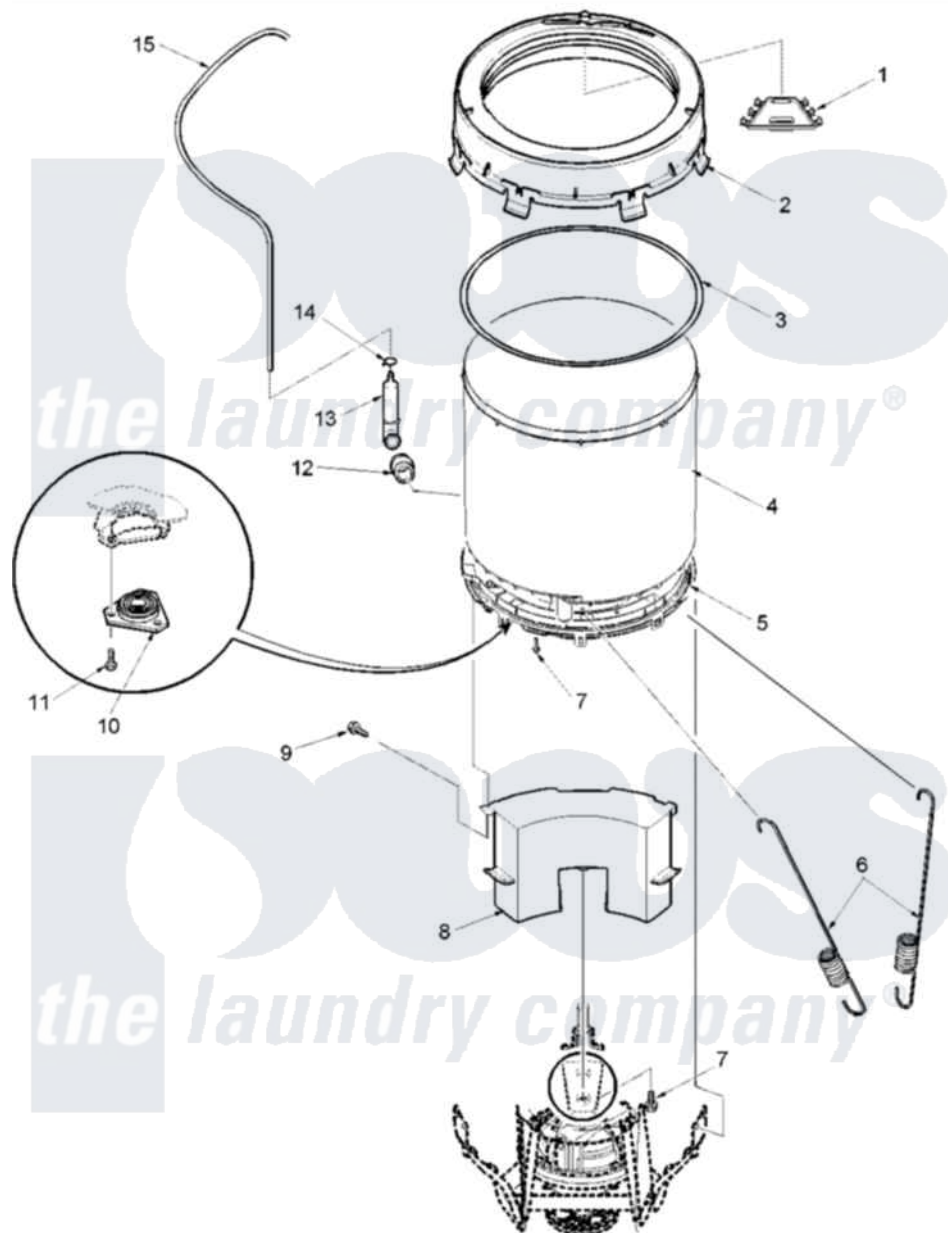

Amana ALW780QMC (BOM: PALW780QMC1) 08 - Outer Tub and Pressure Tube

Amana Residential Amana ALW780QMC (BOM: PALW780QMC1) Washer Parts Parts Diagram 08 - Outer Tub and Pressure Tube

[Click on the part number to view part](#)

Item	Original Part Number	Replaced By	Status	Part Description
1	40001901		Not Available	CHANNEL, WATER INLET
2	40111101		Not Available	COVER, OUTER TUB
3	40076601			Gasket, Tub Cover
4	40111001	40111001P		Tub, Plastic Outer
5	40001102	40001102P		Bottom, Outer Tub
6	40045202			Spring, Tall Tub
7	40064301			Screw, 1/4-15 x 3/4 Hex
8	40015901			Assembly Counter Weight
9	40070401			Screw, 1/4-20 x 7/8 Hex
10	40004201	40004201P		Main Bearing Assembly
11	40105601	40128701		Screw, 5/16-18 X .50
12	40037801			Grommet
13	40008501			Assembly, Pressure Bulb
14	40054901	596669		Clamp, Manifold
15	40065001	21001748		Hose, Pressure Switch