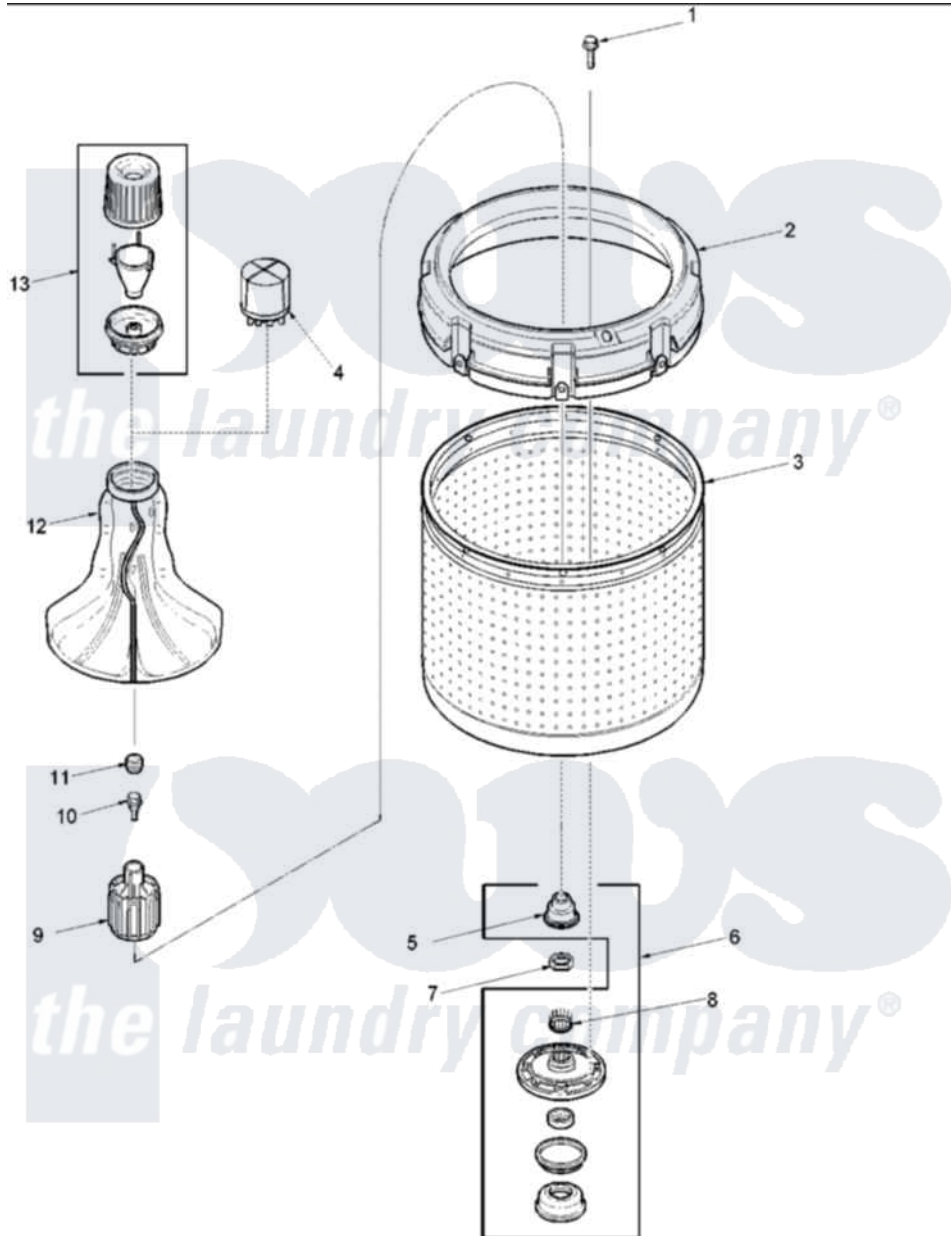

Amana ALW780QMW (BOM: PALW780QMW0) 01 - Agitator, Drive Bell, Washtub and Hub

Amana Residential Amana ALW780QMW (BOM: PALW780QMW0) Washer Parts Parts Diagram 01 - Agitator, Drive Bell, Washtub and Hub
 Click on the part number to view part

Item	Original Part Number	Replaced By	Status	Part Description
1	40063301	3400527		Screw
2	40002901	27001052		Balance Ring
3	40000801	719P3		Assembly- Wash
5	40016101			Seal, Bell Drive
6	R9900457			Kit, Hub And Seal
7	40016301			Nut, Lock
8	40008301			Insert, Spline
9	R9900189			Kit, Drive Bell And Seal
10	40065102			Screw, Shoulder 1/4
11	40008401			Plug, Bell
12	40000501W			Agitator, Flex Vane
13	40002101W			Assembly, Fabric Softner