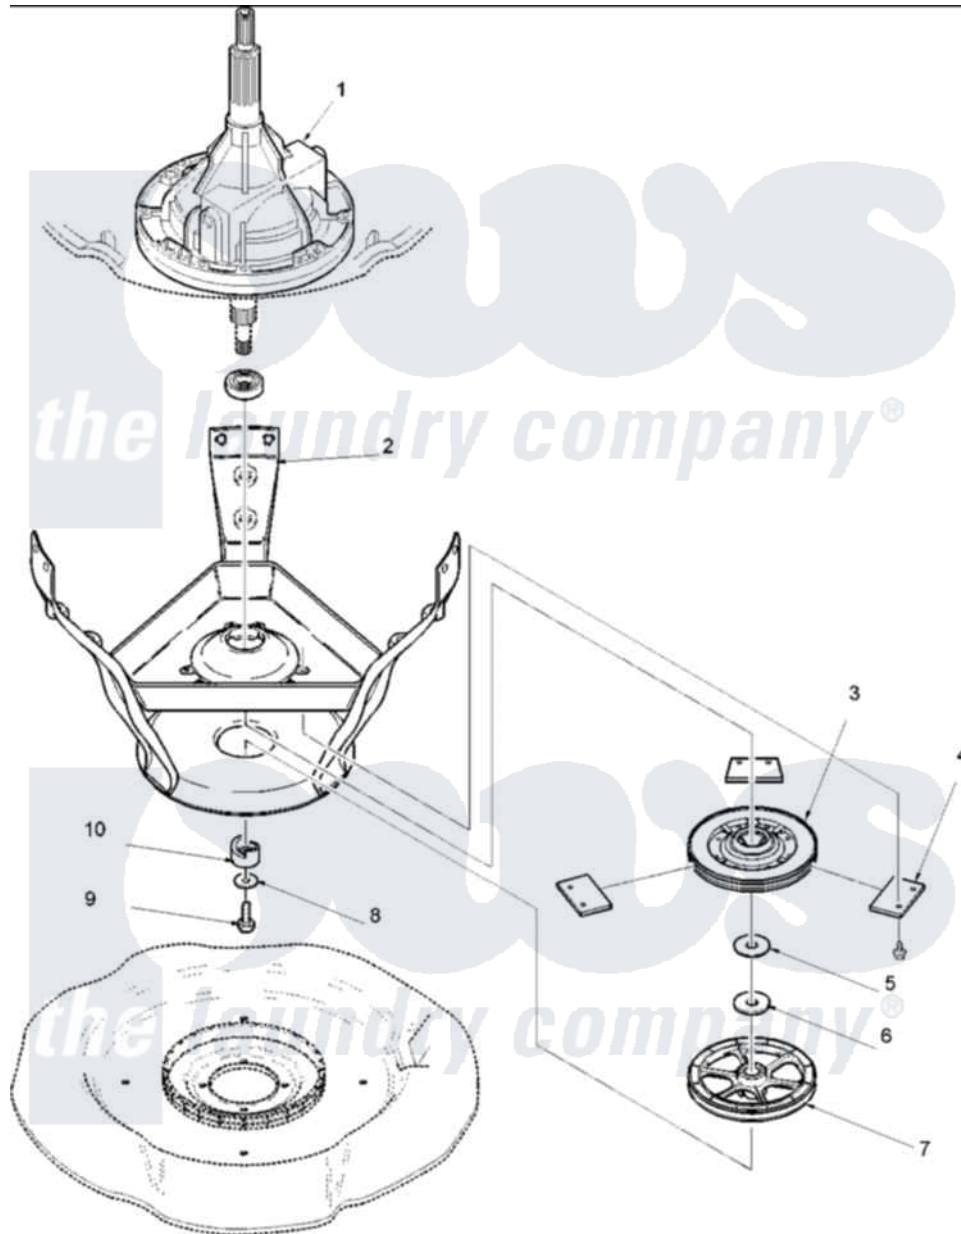

Amana ALW780QMW (BOM: PALW780QMW0) 03 - Bearings, Brake, and Transmission

Amana Residential Amana ALW780QMW (BOM: PALW780QMW0) Washer Parts Parts Diagram 03 - Bearings, Brake, and Transmission

[Click on the part number to view part](#)

Item	Original Part Number	Replaced By	Status	Part Description
1	40065301	12002178		Transmison
2	40070002	12002013		Base
3	40003103	R9900474		Brake Assembly
4	R0000014			Kit, Brake Pad
5	40065701			Washer, 2 Odx.63 ID
6	40063201			Washer, Flat
7	40047202			Pulley, Spin
8	40041501			Washer
9	40063401			Screw, 1/4-20 x 5/8 Hex
10	40047402			Helix, Plastic
NI	26594P			Grease, Silicone - 2 Oz Tube