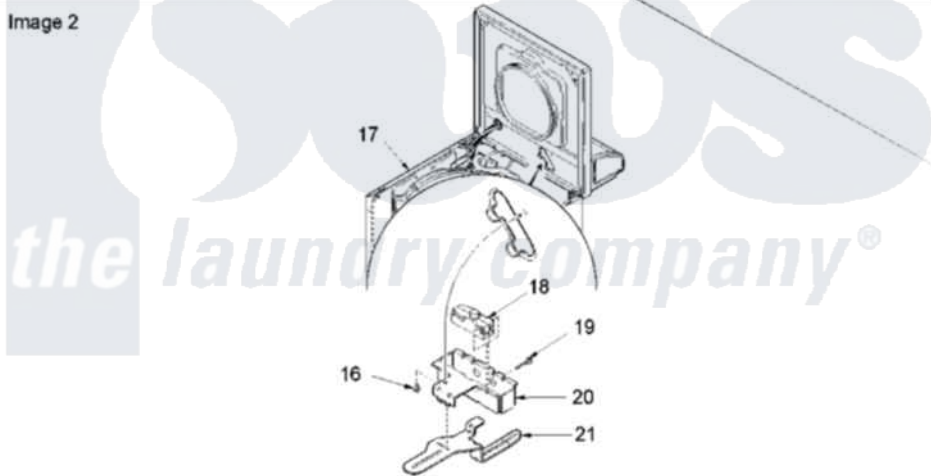

Amana ALW780QMW (BOM: PALW780QMW0) 04 - Cabinet Top, Door, and Door Switch

Image 1

Image 2

Amana Residential Amana ALW780QMW (BOM: PALW780QMW0) Washer Parts Parts Diagram 04 - Cabinet Top, Door, and Door Switch

[Click on the part number to view part](#)

Item	Original Part Number	Replaced By	Status	Part Description
1	40111301W	27001093		Lid
2	40051401		Not Available	PANEL,HOME HOOD BACK
3	501086	90767		Screw, 8A X 3/8 HeX Washer Head Tapping
4	40038001			Bumper
5	40039201	W10119828		Screw, Lid Hinge Mounting
6	40008201			Bushing, Hinge
7	40094002			Hinge, Lid Left Stop
8	40094101			Hinge, Lid Right Pass
9	20530			Screw, 10-24 x 3/8 Hex
10	40093901			Dispenser, Bleach
11	40063901			Clip, Hold Down
12	40000202W	27001182		Top
13	40102101			Cap, Hinge
14	503661	27001200		Screw

15	56080	22001650	Fastener, Spring
16	501086	90767	Screw, 8A X 3/8 HeX Washer Head Tapping
17	40076401W	37001284	Cabinet As Pack
18	40035001	27001095	Switch, Lid
19	40040701		Screw, Tapping No.6b-20
20	40009801		Holder, Lid Switch
21	40009701		Arm, Lid Switch