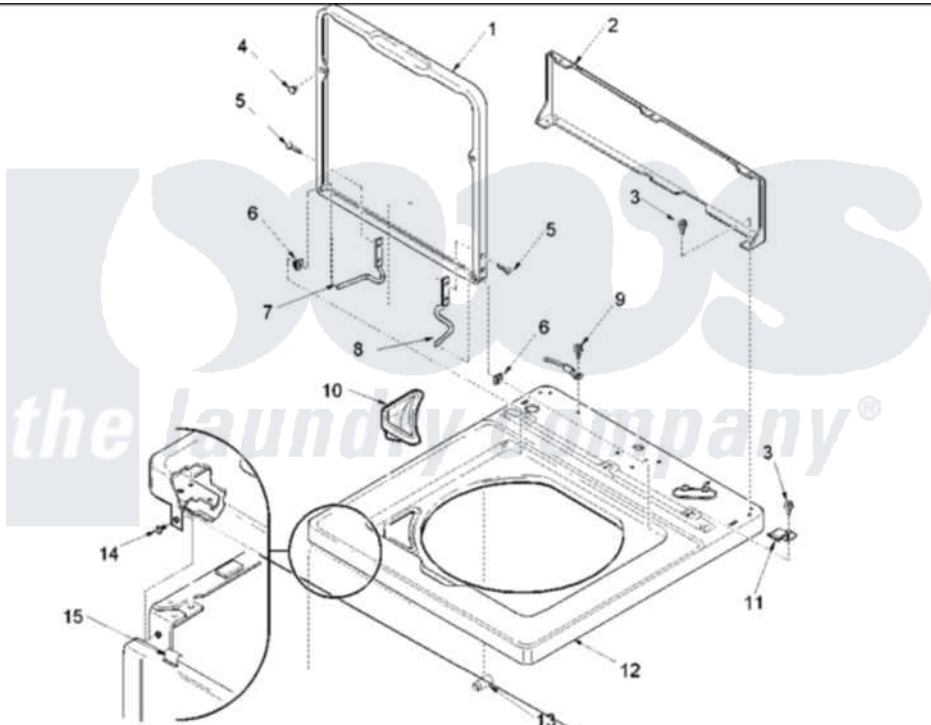

Amana ALW780QMW (BOM: PALW780QMW0) 04 - Cabinet Top, Door, and Door Switch

Image 1

Image 2

Amana Residential Amana ALW780QMW (BOM: PALW780QMW0) Washer Parts Parts Diagram 04 - Cabinet Top, Door, and Door Switch

[Click on the part number to view part](#)

Item	Original Part Number	Replaced By	Status	Part Description
1	40111301W	27001093		Lid
2	40051401		Not Available	PANEL,HOME HOOD BACK
3	501086	90767		Screw, 8A X 3/8 HeX Washer Head Tapping
4	40038001			Bumper
5	40039201	W10119828		Screw, Lid Hinge Mounting
6	40008201			Bushing, Hinge
7	40094002			Hinge, Lid Left Stop
8	40094101			Hinge, Lid Right Pass
9	20530			Screw, 10-24 x 3/8 Hex
10	40093901			Dispenser, Bleach
11	40063901			Clip, Hold Down
12	40000202W	27001182		Top
13	40102101			Cap, Hinge
14	503661	27001200		Screw

15	56080	22001650	Fastener, Spring
16	501086	90767	Screw, 8A X 3/8 HeX Washer Head Tapping
17	40076401W	37001284	Cabinet As Pack
18	40035001	27001095	Switch, Lid
19	40040701		Screw, Tapping No.6b-20
20	40009801		Holder, Lid Switch
21	40009701		Arm, Lid Switch