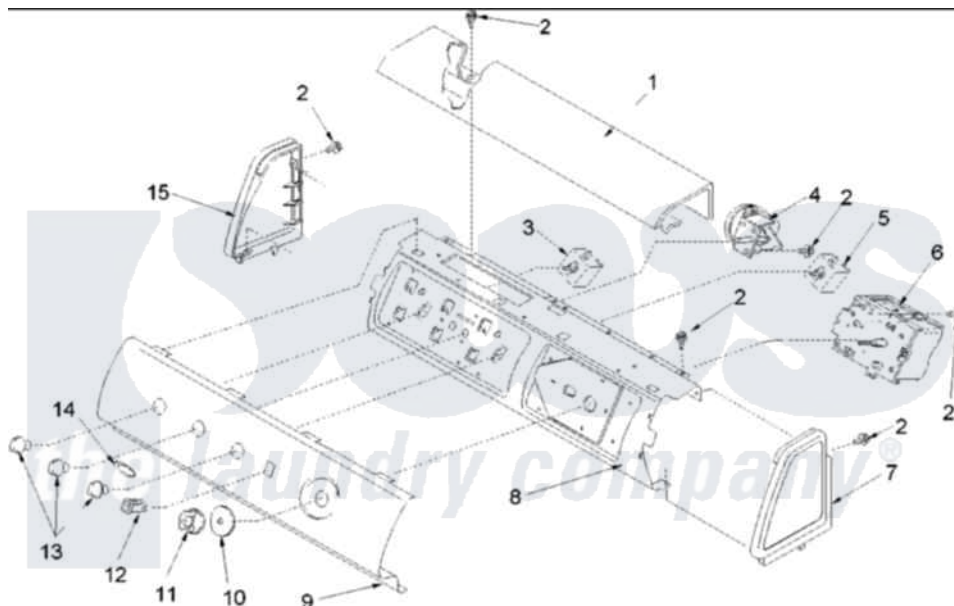

Amana ALW780QMW (BOM: PALW780QMW0) 05 - Control Panels

Amana Residential Amana ALW780QMW (BOM: PALW780QMW0) Washer Parts Parts Diagram 05 - Control Panels
 Click on the part number to view part

Item	Original Part Number	Replaced By	Status	Part Description
1	503674W			Cover, Top
2	501086	90767		Screw, 8A X 3/8 HeX Washer Head Tapping
3	40046601			Switch, Temperature Select
4	40055101			Switch, Pressure
5	40039501			Switch, Speed
6	40059001	40059002		Timer, Mallory 13 CYC
7	40012701W		Not Available	ENDCAP (RT-WHT)
8	40039601			Support, Control Panel
9	40073603W	40132801W		Panel, Graphic
10	40013701W	27001134		Dial- Time
11	40014001W	27001133		Knob- Time
12	38424W			Switch, Rocker
13	40013401W	27001137		Knob Sele
14	40083301			Medallion
15	40012702W			Endcap
NI	40100602	40100601		Harness, Hood Wire