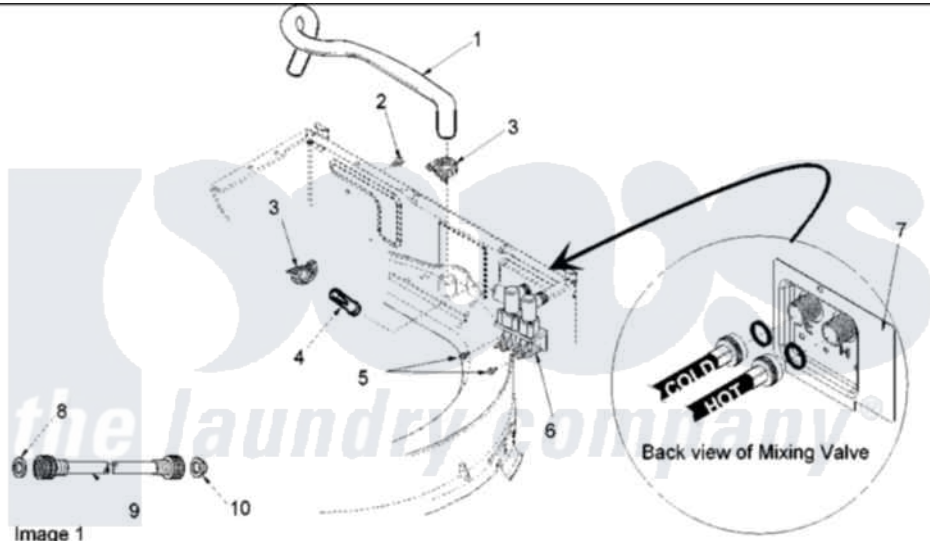

Amana ALW780QMW (BOM: PALW780QMW0) 06 - Mixing Valve and Hoses

Image 1

Image 2

Amana Residential Amana ALW780QMW (BOM: PALW780QMW0) Washer Parts Parts Diagram 06 - Mixing Valve and Hoses

[Click on the part number to view part](#)

Item	Original Part Number	Replaced By	Status	Part Description
1	40098901	27001184		Hose, Mixing Valve To Tub
2	503661	27001200		Screw
3	36801	596669		Clamp, Manifold
4	34500	22001900		Preventer, Back Flow
5	501086	90767		Screw, 8A X 3/8 HeX Washer Head Tapping
6	40097701	R0131578		Valve-Inlet
7	40098801			Plate, Mixing Valve
8	20290	Y013783		Washer, Inlet Hose
9	40058001	76313		Hosefill
"	40058002	76313		Hosefill
10	28605	22002960		Strainer, Washer Inlet
11	562P3	76660		Break-Sphn
12	33615	22003814		Retainer, Drain Hose
13	40008101			Adapter, Standpipe

14	33489	8539404	Tie-Wire
15	40058501		Relief, Strain Drain
16	36014		Clip, Retainer-Hose
17	36802	285655	Clamp, Hose
18	40094201		Hose, Tub To Pump
19	40044901		Stand, Hose
20	40053901		Hose, Drain