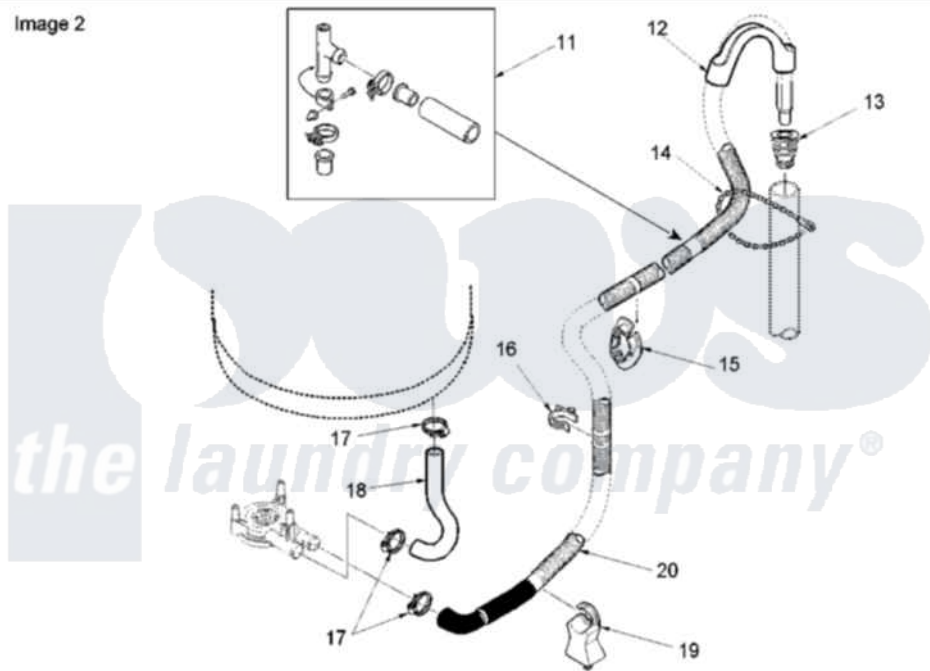

Amana ALW780QMW (BOM: PALW780QMW0) 06 - Mixing Valve and Hoses

Image 1

Image 2

Amana Residential Amana ALW780QMW (BOM: PALW780QMW0) Washer Parts Parts Diagram 06 - Mixing Valve and Hoses

[Click on the part number to view part](#)

Item	Original Part Number	Replaced By	Status	Part Description
1	40098901	27001184		Hose, Mixing Valve To Tub
2	503661	27001200		Screw
3	36801	596669		Clamp, Manifold
4	34500	22001900		Preventer, Back Flow
5	501086	90767		Screw, 8A X 3/8 HeX Washer Head Tapping
6	40097701	R0131578		Valve-Inlet
7	40098801			Plate, Mixing Valve
8	20290	Y013783		Washer, Inlet Hose
9	40058001	76313		Hosefill
"	40058002	76313		Hosefill
10	28605	22002960		Strainer, Washer Inlet
11	562P3	76660		Break-Sphn
12	33615	22003814		Retainer, Drain Hose
13	40008101			Adapter, Standpipe

14	33489	8539404	Tie-Wire
15	40058501		Relief, Strain Drain
16	36014		Clip, Retainer-Hose
17	36802	285655	Clamp, Hose
18	40094201		Hose, Tub To Pump
19	40044901		Stand, Hose
20	40053901		Hose, Drain