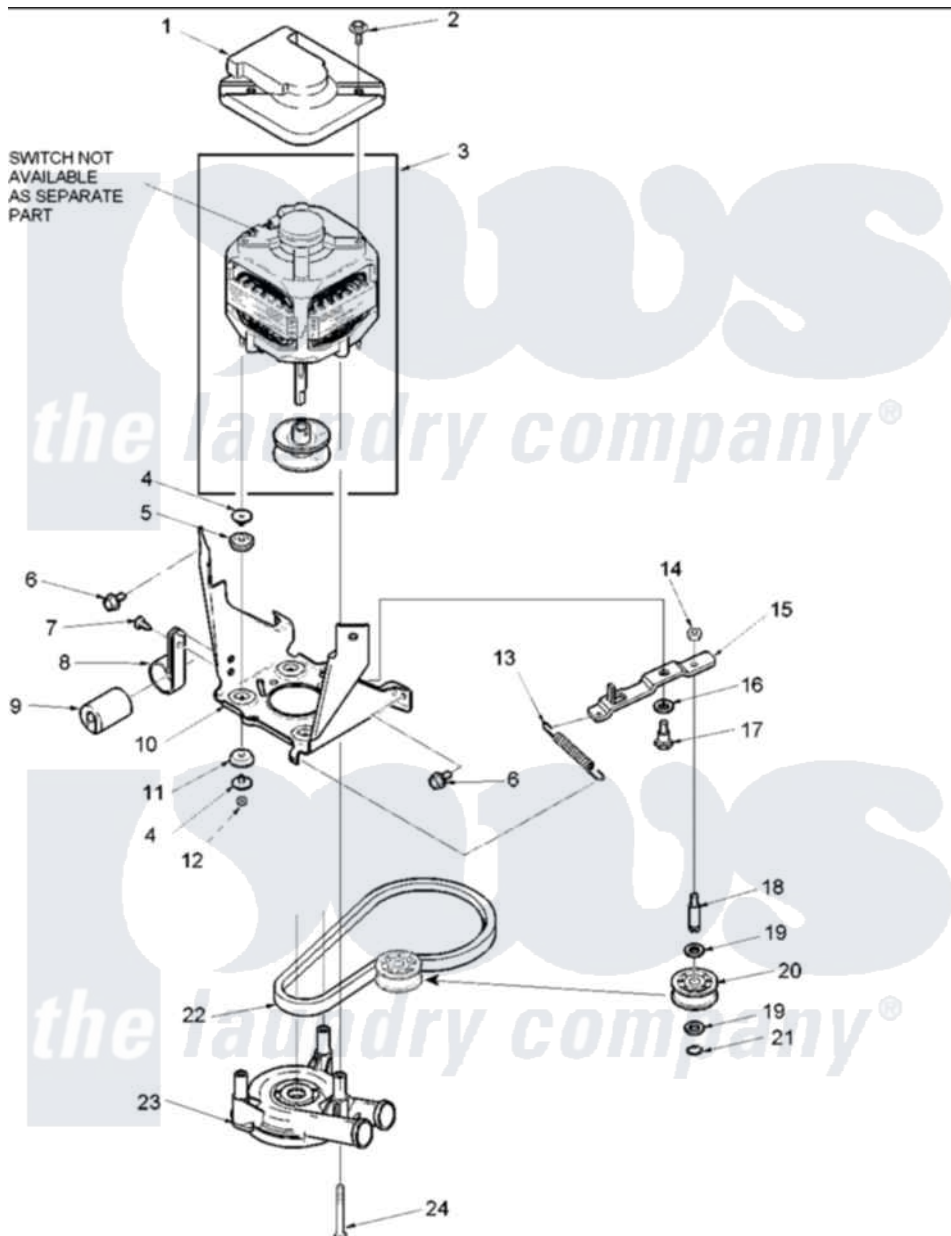

Amana ALW780QMW (BOM: PALW780QMW0) 07 - Motor, Belt, Pump, and Idler Assy

Amana Residential Amana ALW780QMW (BOM: PALW780QMW0) Washer Parts Parts Diagram 07 - Motor, Belt, Pump, and Idler Assy

[Click on the part number to view part](#)

Item	Original Part Number	Replaced By	Status	Part Description
1	40112301			Shield, Motor
2	40046701	4312464		Screw
3	40116402	27001069		Motor Mex
4	40053701			Post, Isolator
5	40053801			Mount, Motor Upper
6	40105601	40128701		Screw, 5/16-18 X .50
7	503688			Screw, 10B-16 X .34 I
8	40047001	27001107		Clamp, Capacitor
9	40084501			Capacitor
10	40015501		Not Available	BRACKET,MOTOR MOUNT
11	40054301			Mount, Motor Lower
12	40095101	Y707702		Locknut
13	40061401			Spring, Idler Lever
14	40038801			Jamnut, 3/8-16
15	40041001	40041002		Lever, Idler

16	40054701		Washer
17	40038901		Screw, 1/4-20
18	56461		Shaft
19	52549		Washer, 501 ID X3/4 Odx
20	40045001		Idler Pulley Assembly
21	23748		Ring, Retaining
22	40053602	27001007	Belt, Spin
23	40040301	27001233	Pump
24	40063701		Screw, 10-16 x 1.75
NI	40069501	Not Available	MOTOR MOUNT LOWER ASSEMBLY
"	40069401	Not Available	MOTOR MOUNT UPPER ASSEMBLY