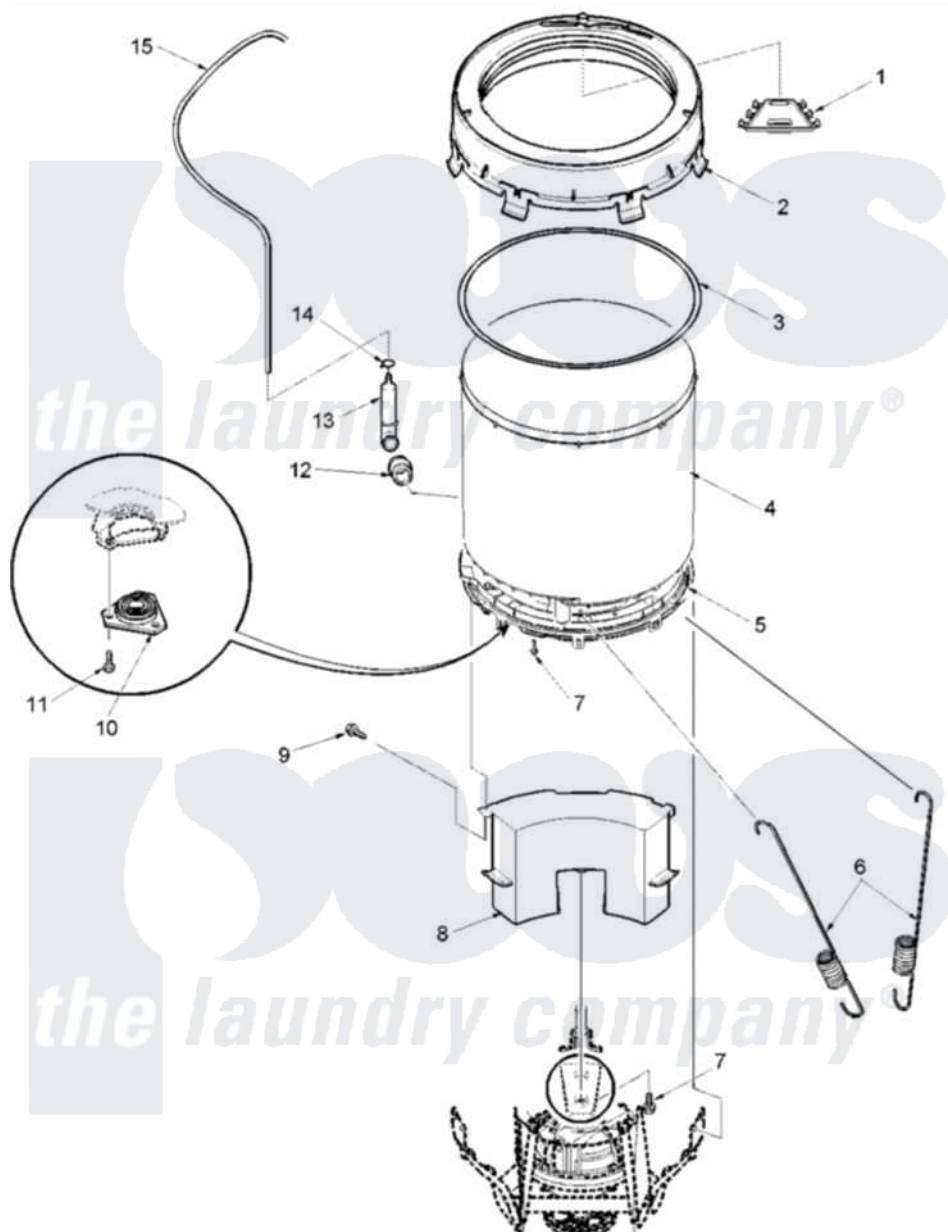

# Amana ALW780QMW (BOM: PALW780QMW0) 08 - Outer Tub and Pressure Tube

Amana Residential Amana ALW780QMW (BOM: PALW780QMW0) Washer Parts Parts Diagram 08 - Outer Tub and Pressure Tube

Click on the part number to view part

Item	Original Part Number	Replaced By	Status	Part Description
1	40001901		Not Available	CHANNEL, WATER INLET
2	40111101		Not Available	COVER, OUTER TUB
3	<a href="#">40076601</a>			Gasket, Tub Cover
4	40111001	<a href="#">40111001P</a>		Tub, Plastic Outer
5	40001102	<a href="#">40001102P</a>		Bottom, Outer Tub
6	<a href="#">40045202</a>			Spring, Tall Tub
7	<a href="#">40064301</a>			Screw, 1/4-15 x 3/4 Hex
8	<a href="#">40015901</a>			Assembly Counter Weight
9	<a href="#">40070401</a>			Screw, 1/4-20 x 7/8 Hex
10	40004201	<a href="#">40004201P</a>		Main Bearing Assembly
11	40105601	<a href="#">40128701</a>		Screw, 5/16-18 X .50
12	<a href="#">40037801</a>			Grommet
13	<a href="#">40008501</a>			Assembly, Pressure Bulb
14	40054901	<a href="#">596669</a>		Clamp, Manifold
15	40065001	<a href="#">21001748</a>		Hose, Pressure Switch