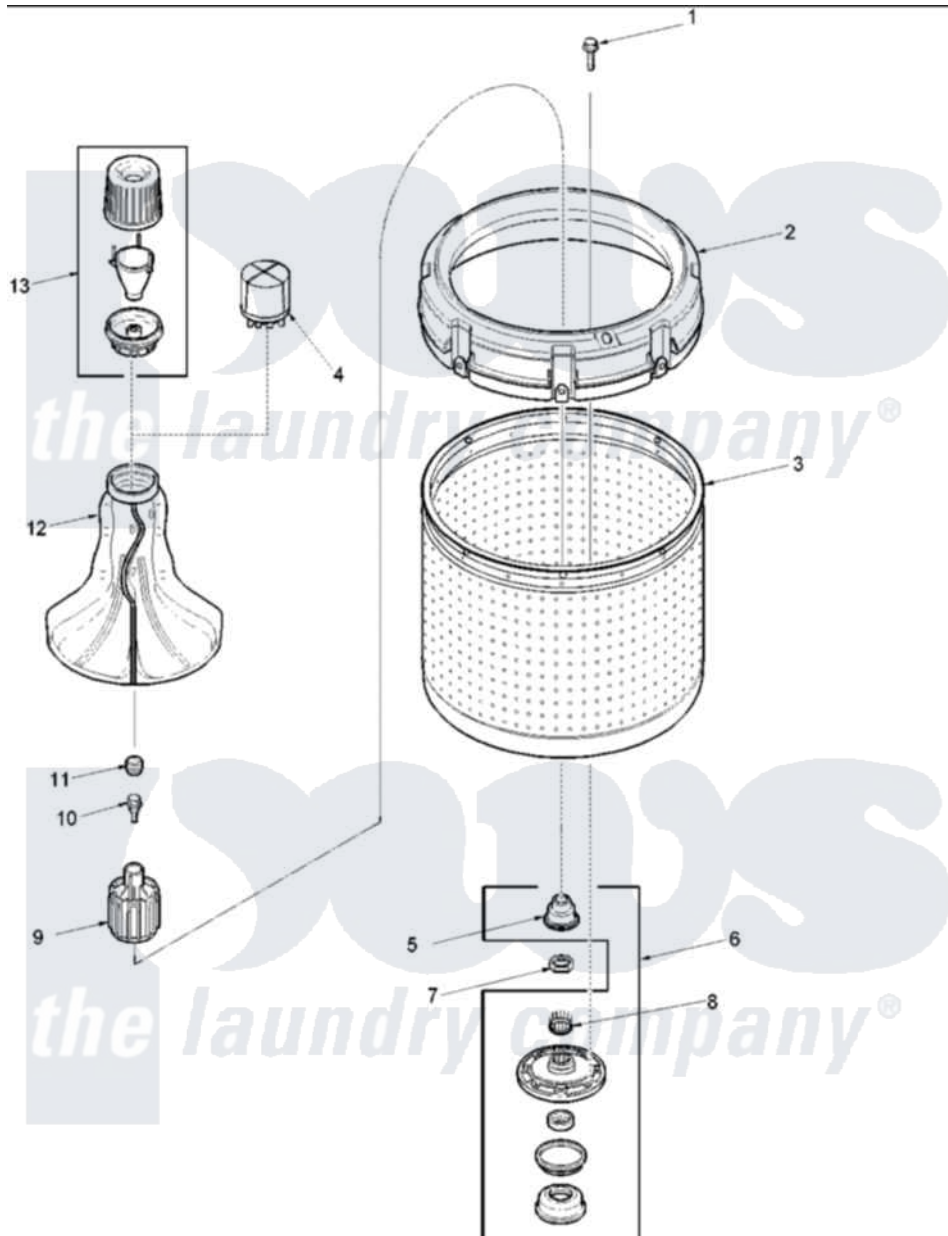

Amana ALW780QMW (BOM: PALW780QMW1) 01 - Agitator, Drive Bell, Washtub and Hub

Amana Residential Amana ALW780QMW (BOM: PALW780QMW1) Washer Parts Parts Diagram 01 - Agitator, Drive Bell, Washtub and Hub
 Click on the part number to view part

Item	Original Part Number	Replaced By	Status	Part Description
1	40063301	3400527		Screw
2	40002901	27001052		Balance Ring
3	40000801	719P3		Assembly- Wash
5	40016101			Seal, Bell Drive
6	R9900457			Kit, Hub And Seal
7	40016301			Nut, Lock
8	40008301			Insert, Spline
9	R9900189			Kit, Drive Bell And Seal
10	40065102			Screw, Shoulder 1/4
11	40008401			Plug, Bell
12	40000501W			Agitator, Flex Vane
13	40002101W			Assembly, Fabric Softner