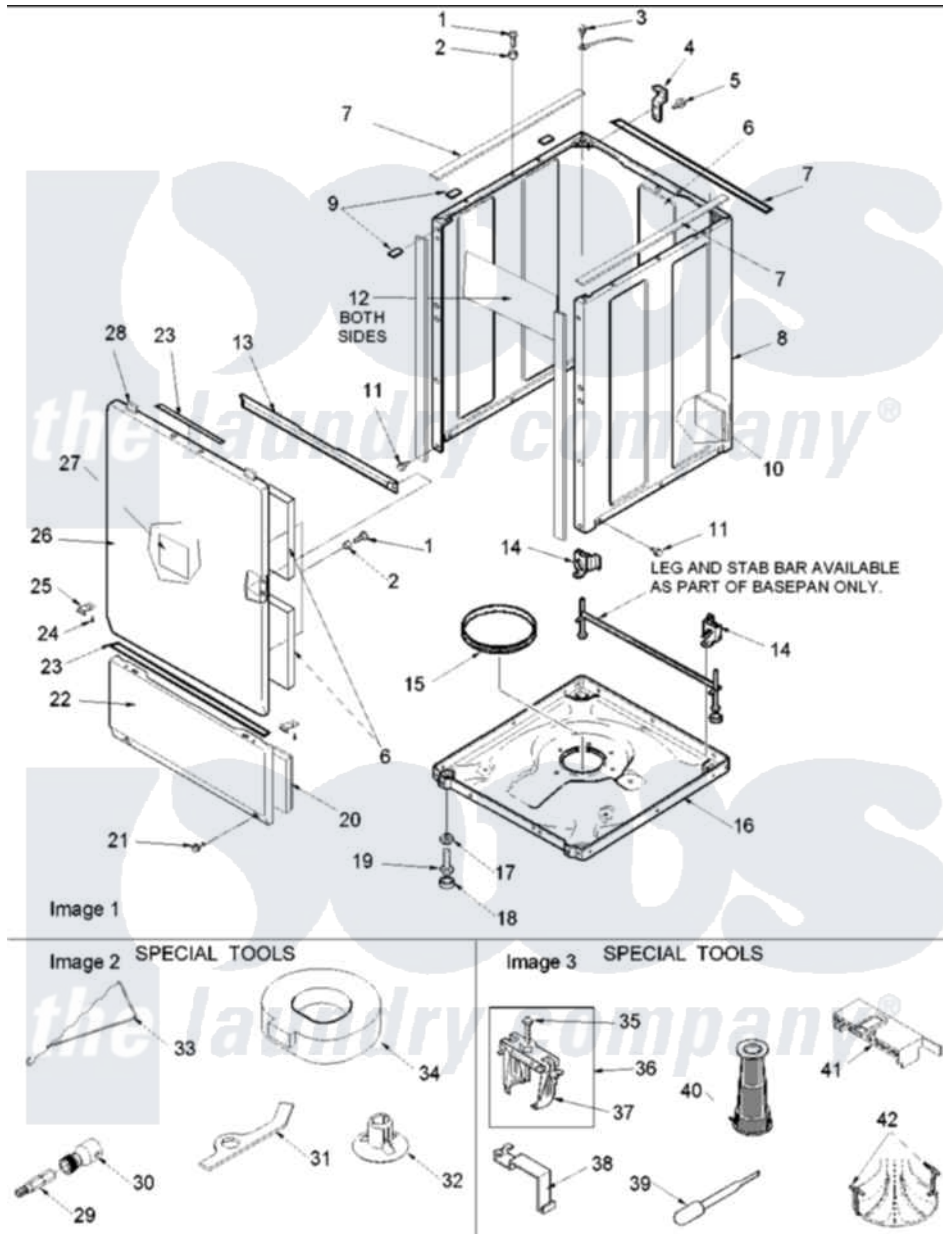

# Amana ALW780QMW (BOM: PALW780QMW1) 02 - Base, Cabinet, Front and Special Tools

Amana Residential Amana ALW780QMW (BOM: PALW780QMW1) Washer Parts Parts Diagram 02 - Base, Cabinet, Front and Special Tools  
 Click on the part number to view part

Item	Original Part Number	Replaced By	Status	Part Description
1	32671	<a href="#">Y014874</a>		Screw, Idler Arm And Sleeve
2	<a href="#">505187</a>			Locator, Panel
3	<a href="#">20530</a>			Screw, 10-24 x 3/8 Hex
4	<a href="#">500003</a>			Hinge, Top
5	40064801	<a href="#">3390631</a>		Screw, 10-16 X 3/8
6	40091801	<a href="#">40106201</a>		Foam, 8" X 23" X 1/2"
7	685366		Not Available	TAPE,FOAM
8	40076402W	<a href="#">37001284</a>		Cabinet As Pack
10	40091802	<a href="#">40106301</a>		Foam, 5" X 5" X 1/2"
11	40038201	<a href="#">27001200</a>		Screw
12	685368	<a href="#">22001817</a>		Sheet, Sound Damper
13	56486		Not Available	BRACE, TOP
14	<a href="#">40031501</a>			Bracket, Self Leveling
15	<a href="#">40037401</a>			Ring, Friction
16	40031201	<a href="#">27001226</a>		Base Lev