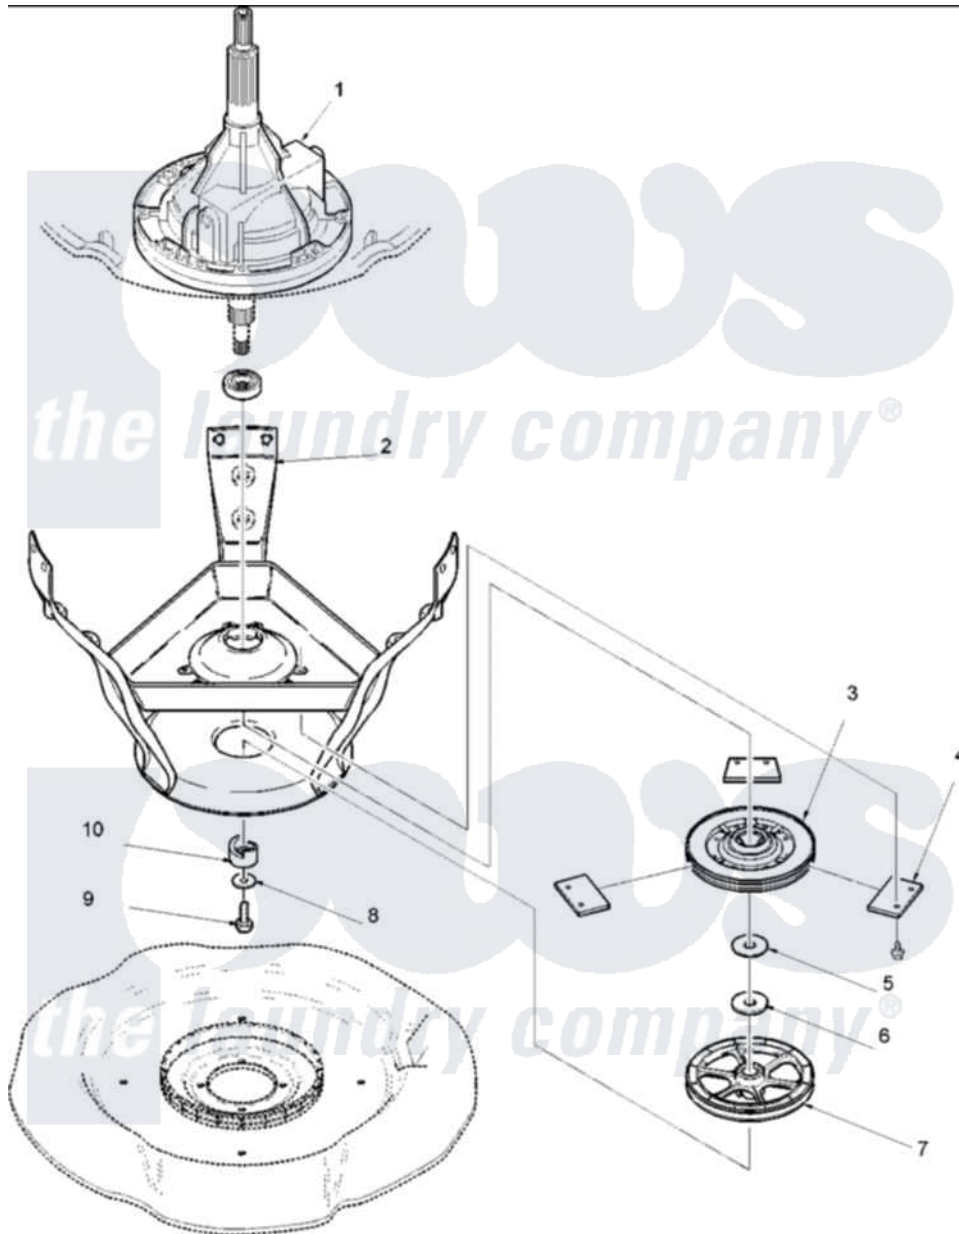

# Amana ALW780QMW (BOM: PALW780QMW1) 03 - Bearings, Brake, and Transmission

Amana Residential Amana ALW780QMW (BOM: PALW780QMW1) Washer Parts Parts Diagram 03 - Bearings, Brake, and Transmission  
 Click on the part number to view part

Item	Original Part Number	Replaced By	Status	Part Description
1	40032701	<a href="#">12002177</a>		Transmison
2	40070001	<a href="#">12002013</a>		Base
3	40003103	<a href="#">R9900474</a>		Brake Assembly
4	<a href="#">R0000014</a>			Kit, Brake Pad
5	<a href="#">40065701</a>			Washer, 2 Odx.63 ID
6	<a href="#">40063201</a>			Washer, Flat
7	<a href="#">40047102</a>			Pulley, Spin/Agit
8	<a href="#">40041501</a>			Washer
9	<a href="#">40063401</a>			Screw, 1/4-20 x 5/8 Hex
10	<a href="#">40047402</a>			Helix, Plastic
NI	<a href="#">26594P</a>			Grease, Silicone - 2 Oz Tube