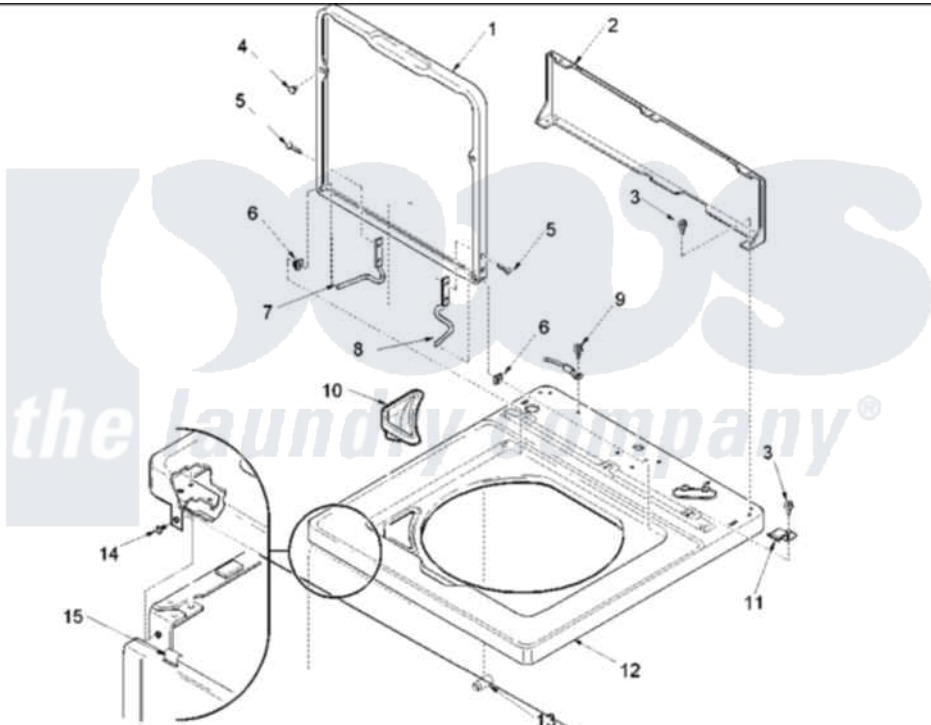

Amana ALW780QMW (BOM: PALW780QMW1) 04 - Cabinet Top, Door, and Door Switch

Image 1

Image 2

Amana Residential Amana ALW780QMW (BOM: PALW780QMW1) Washer Parts Parts Diagram 04 - Cabinet Top, Door, and Door Switch

[Click on the part number to view part](#)

Item	Original Part Number	Replaced By	Status	Part Description
1	40111301W	27001093		Lid
2	40051401		Not Available	PANEL,HOME HOOD BACK
3	501086	90767		Screw, 8A X 3/8 HeX Washer Head Tapping
4	40038001			Bumper
5	40039201	W10119828		Screw, Lid Hinge Mounting
6	40008201			Bushing, Hinge
7	40094002			Hinge, Lid Left Stop
8	40094101			Hinge, Lid Right Pass
9	20530			Screw, 10-24 x 3/8 Hex
10	40093901			Dispenser, Bleach
11	40063901			Clip, Hold Down
12	40000202W	27001182		Top
13	40102101			Cap, Hinge
14	503661	27001200		Screw

15	56080	22001650	Fastener, Spring
16	501086	90767	Screw, 8A X 3/8 HeX Washer Head Tapping
17	40076402W	37001284	Cabinet As Pack
18	40035001	27001095	Switch, Lid
19	40040701		Screw, Tapping No.6b-20
20	40009801		Holder, Lid Switch
21	40009701		Arm, Lid Switch