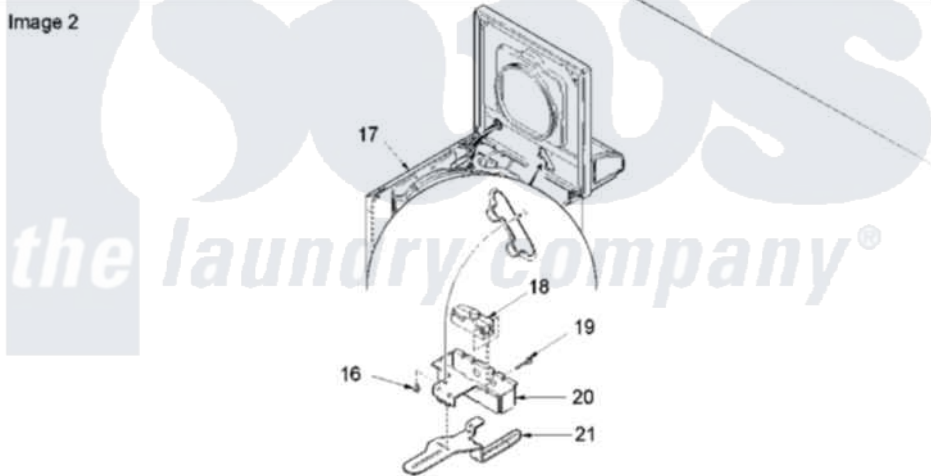

Amana ALW780QMW (BOM: PALW780QMW1) 04 - Cabinet Top, Door, and Door Switch

Image 1

Image 2

Amana Residential Amana ALW780QMW (BOM: PALW780QMW1) Washer Parts Parts Diagram 04 - Cabinet Top, Door, and Door Switch

[Click on the part number to view part](#)

Item	Original Part Number	Replaced By	Status	Part Description
1	40111301W	27001093		Lid
2	40051401		Not Available	PANEL,HOME HOOD BACK
3	501086	90767		Screw, 8A X 3/8 HeX Washer Head Tapping
4	40038001			Bumper
5	40039201	W10119828		Screw, Lid Hinge Mounting
6	40008201			Bushing, Hinge
7	40094002			Hinge, Lid Left Stop
8	40094101			Hinge, Lid Right Pass
9	20530			Screw, 10-24 x 3/8 Hex
10	40093901			Dispenser, Bleach
11	40063901			Clip, Hold Down
12	40000202W	27001182		Top
13	40102101			Cap, Hinge
14	503661	27001200		Screw

15	56080	22001650	Fastener, Spring
16	501086	90767	Screw, 8A X 3/8 HeX Washer Head Tapping
17	40076402W	37001284	Cabinet As Pack
18	40035001	27001095	Switch, Lid
19	40040701		Screw, Tapping No.6b-20
20	40009801		Holder, Lid Switch
21	40009701		Arm, Lid Switch