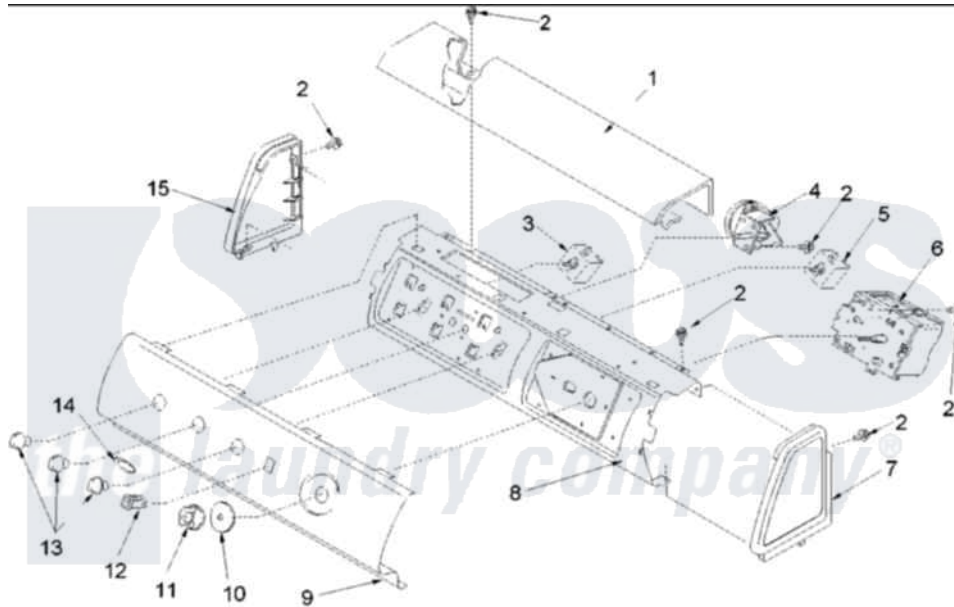

Amana ALW780QMW (BOM: PALW780QMW1) 05 - Control Panels

Amana Residential Amana ALW780QMW (BOM: PALW780QMW1) Washer Parts Parts Diagram 05 - Control Panels
 Click on the part number to view part

Item	Original Part Number	Replaced By	Status	Part Description
1	503674W			Cover, Top
2	501086	90767		Screw, 8A X 3/8 HeX Washer Head Tapping
3	40046601			Switch, Temperature Select
4	40055101			Switch, Pressure
5	40039501			Switch, Speed
6	40059002			Timer, Mallory 13 CYC
7	40012701W		Not Available	ENDCAP (RT-WHT)
8	40039601			Support, Control Panel
9	40073603W	40132801W		Panel, Graphic
10	40013701W	27001134		Dial- Time
11	40014001W	27001133		Knob- Time
12	38424W			Switch, Rocker
13	40013401W	27001137		Knob Sele
14	40083301			Medallion
15	40012702W			Endcap
NI	40100602	40100601		Harness, Hood Wire