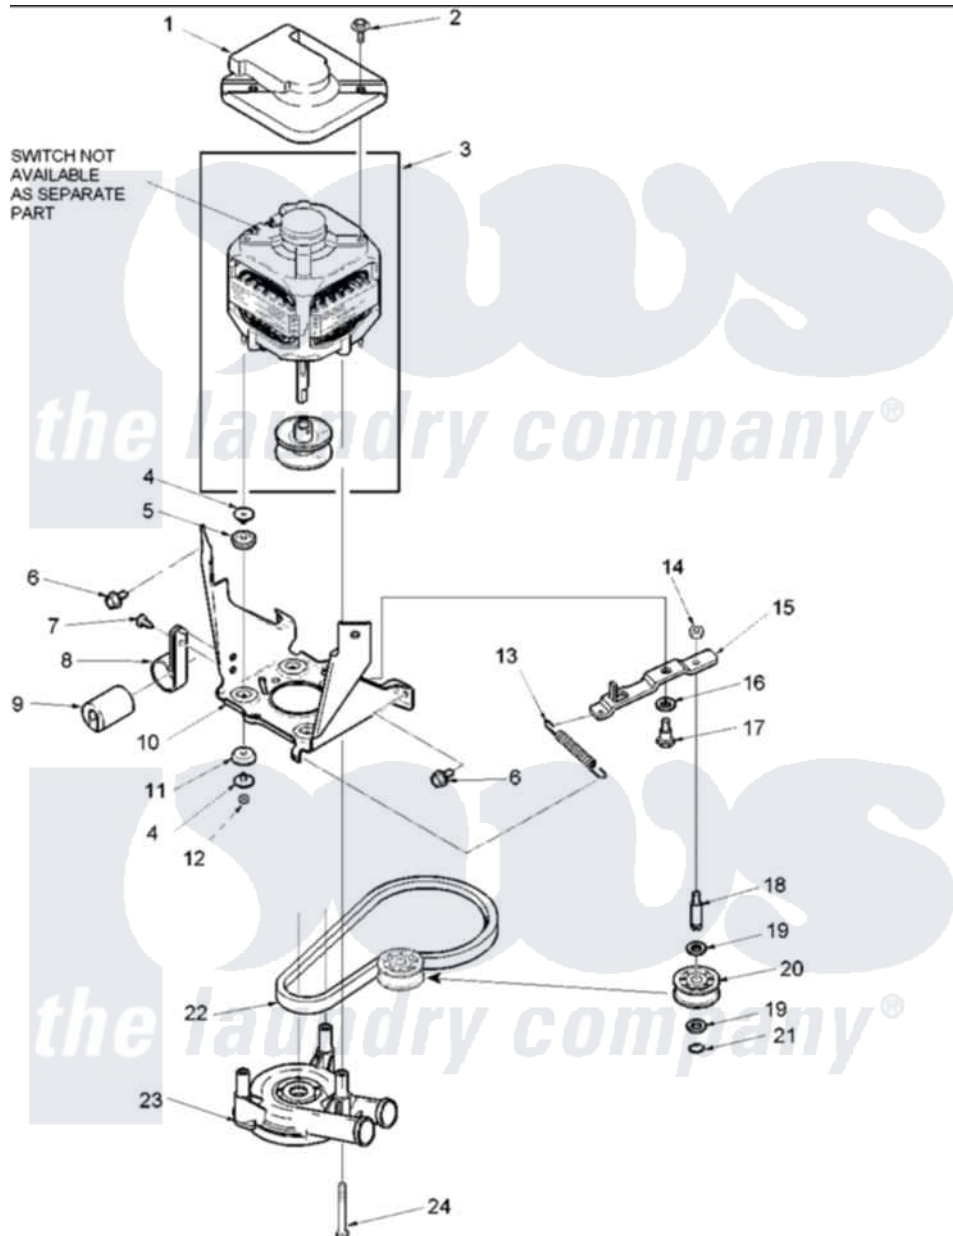

# Amana ALW780QMW (BOM: PALW780QMW1) 07 - Motor, Belt, Pump, and Idler Assy

Amana Residential Amana ALW780QMW (BOM: PALW780QMW1) Washer Parts Parts Diagram 07 - Motor, Belt, Pump, and Idler Assy

[Click on the part number to view part](#)

Item	Original Part Number	Replaced By	Status	Part Description
1	<a href="#">40112301</a>			Shield, Motor
2	40046701	<a href="#">4312464</a>		Screw
3	40116402	<a href="#">27001069</a>		Motor Mex
4	<a href="#">40053701</a>			Post, Isolator
5	<a href="#">40053801</a>			Mount, Motor Upper
6	40105601	<a href="#">40128701</a>		Screw, 5/16-18 X .50
7	<a href="#">503688</a>			Screw, 10B-16 X .34 I
8	40047001	<a href="#">27001107</a>		Clamp, Capacitor
9	<a href="#">40084501</a>			Capacitor
10	40015502R		Not Available	BRACKET,MOTOR MOUNT
11	<a href="#">40054301</a>			Mount, Motor Lower
12	40095101	<a href="#">Y707702</a>		Locknut
13	<a href="#">40061401</a>			Spring, Idler Lever
14	<a href="#">40038801</a>			Jamnut, 3/8-16
15	40041002R		Not Available	LEVER,IDLER

16	<a href="#">40054701</a>		Washer
17	<a href="#">40038901</a>		Screw, 1/4-20
18	<a href="#">56461</a>		Shaft
19	<a href="#">52549</a>		Washer, 501 ID X3/4 Odx
20	<a href="#">40045001</a>		Idler Pulley Assembly
21	<a href="#">23748</a>		Ring, Retaining
22	40053601	<a href="#">27001006</a>	Belt, Spin And Agitator
23	40040301	<a href="#">27001233</a>	Pump
24	<a href="#">40063701</a>		Screw, 10-16 x 1.75
NI	40069501	Not Available	MOTOR MOUNT LOWER ASSEMBLY
"	40069401	Not Available	MOTOR MOUNT UPPER ASSEMBLY