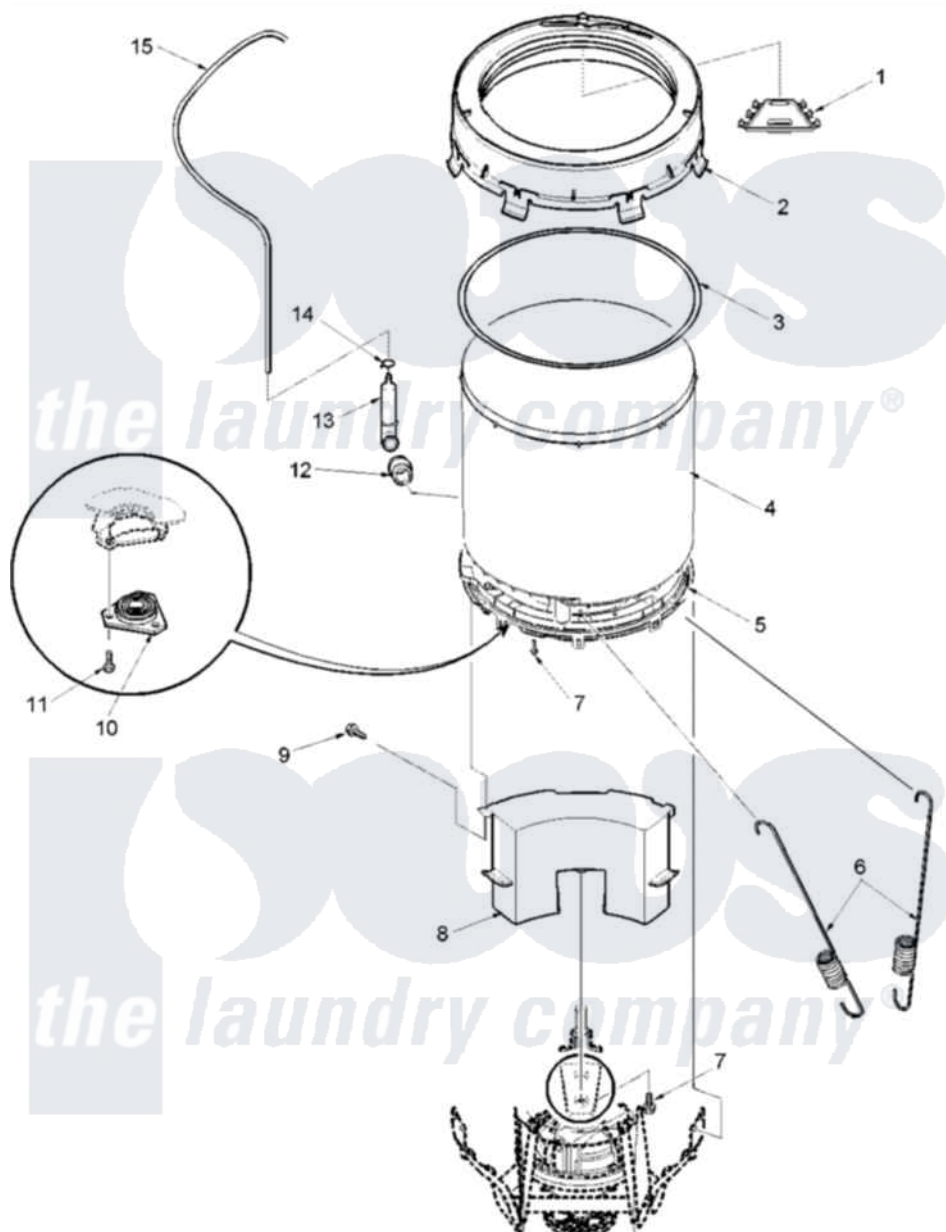

Amana ALW780QMW (BOM: PALW780QMW1) 08 - Outer Tub and Pressure Tube

Amana Residential Amana ALW780QMW (BOM: PALW780QMW1) Washer Parts Parts Diagram 08 - Outer Tub and Pressure Tube

Click on the part number to view part

Item	Original Part Number	Replaced By	Status	Part Description
1	40001901		Not Available	CHANNEL, WATER INLET
2	40111101		Not Available	COVER, OUTER TUB
3	40076601			Gasket, Tub Cover
4	40111001	40111001P		Tub, Plastic Outer
5	40001102	40001102P		Bottom, Outer Tub
6	40045202			Spring, Tall Tub
7	40064301			Screw, 1/4-15 x 3/4 Hex
8	40015901			Assembly Counter Weight
9	40070401			Screw, 1/4-20 x 7/8 Hex
10	40004201	40004201P		Main Bearing Assembly
11	40105601	40128701		Screw, 5/16-18 X .50
12	40037801			Grommet
13	40008501			Assembly, Pressure Bulb
14	40054901	596669		Clamp, Manifold
15	40065001	21001748		Hose, Pressure Switch