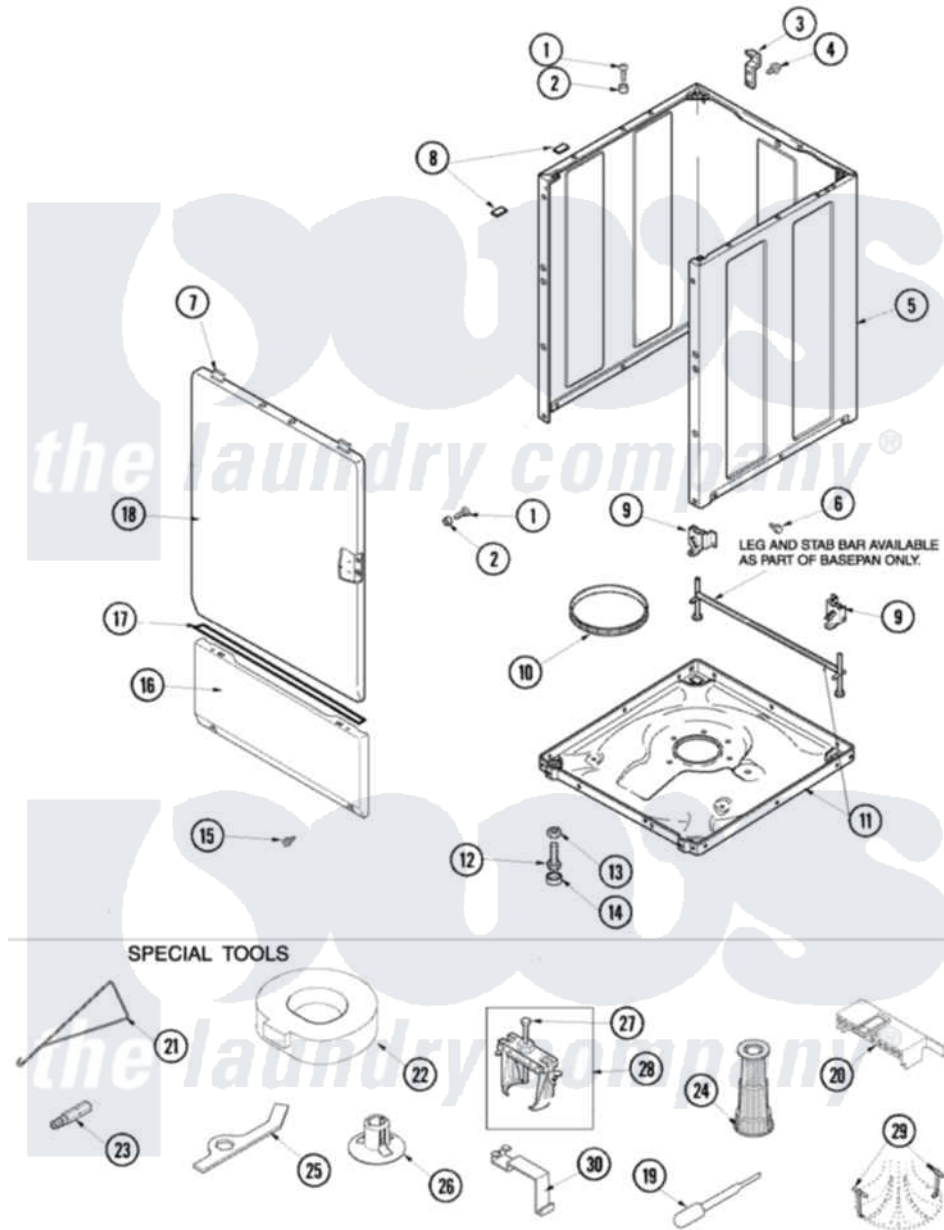

Amana ALW880QAC 01 - CABINET, BASE & SPECIAL TOOLS

Amana Residential Amana ALW880QAC Washer Parts Parts Diagram 01 - CABINET, BASE & SPECIAL TOOLS
 Click on the part number to view part

Item	Original Part Number	Replaced By	Status	Part Description
1	32671	Y014874		Screw, Idler Arm And Sleeve
2	505187			Locator, Panel
3	500003			Hinge, Top
4	40064801	3390631		Screw, 10-16 X 3/8
5	40076401CP	40076402CP		Cabinet, Dryer And Washer
"	40098701	27001142		Cord, Power
6	40038201	27001200		Screw
7	56080	22001650		Fastener, Spring
"	501086	90767		Screw, 8A X 3/8 HeX Washer Head Tapping
"	40034202			Clip, Spring
8	Y56128			Pad, Bumper
9	40031501			Bracket, Self Leveling
10	40037401			Ring, Friction
11	40031201P	27001226		Base Lev
12	40039001	22003428		Leg, Adjustable
13	40038101			Nut, Leg

14	40016001		Foot, Rubber
15	40034101		Screw, No.12bx1/2
16	40045301CP		Panel, Access
17	40083101		Tape, Foam
18	40035401CP		Panel, Front
20	34677		10 Circuit Plug
21	321P4		Hook, Spring
22	40068201	27001185	Brace- Shp
23	282P4		T25 Tamper Resistant Bit
24	293P4		Seal Tool
"	283P4		Terminal Extractor Tool
25	306P4		Hex Wrench
26	40047301	27001185	Brace- Shp
27	294P4B		Drive Bell Bolt
28	294P4		Bell Tool
29	254P4P		Agitator Hooks
30	273P4		Tub Cover Gasket Tool