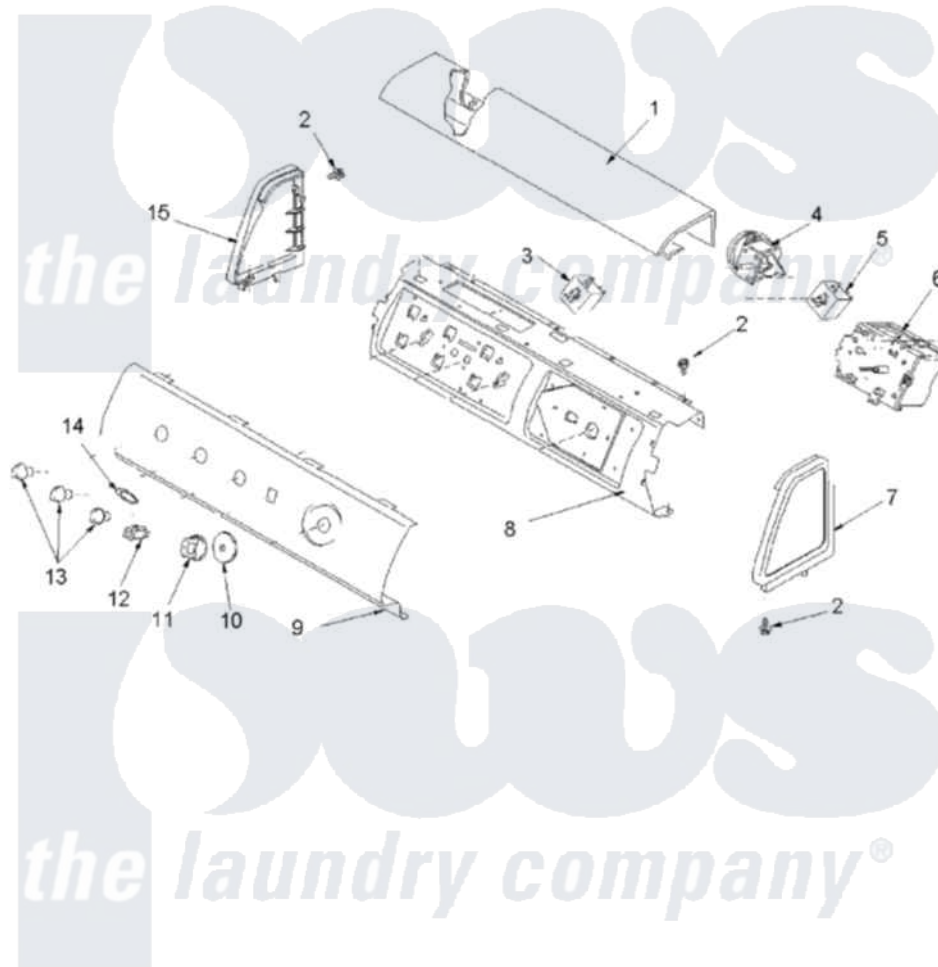

# Amana ALW880QAC 02 - CONTROL PANEL

Amana [Residential Amana ALW880QAC Washer Parts](#) Parts Diagram 02 - CONTROL PANEL  
 Click on the part number to view part

Item	Original Part Number	Replaced By	Status	Part Description
1	<a href="#">503674C</a>			Cover, Top
2	501086	<a href="#">90767</a>		Screw, 8A X 3/8 HeX Washer Head Tapping
3	<a href="#">40074101</a>			Switch, Temp Sel-4 Pos
4	<a href="#">40055101</a>			Switch, Pressure
5	<a href="#">40039501</a>			Switch, Speed
6	40059102	<a href="#">R0131010</a>		Timer
7	40012701C		Not Available	ENDCAP (RT-BSQ)
"	40012702C		Not Available	ENDCAP (LT-BSQ)
8	<a href="#">40039601</a>			Support, Control Panel
9	40091401C		Not Available	PANEL,GRAPHIC(BISQUE)
10	40013701C	<a href="#">27001134</a>		Dial- Time
11	<a href="#">40014001C</a>			Assembly, Timer Knob
12	38424L	<a href="#">38424W</a>		Switch, Rocker
13	<a href="#">40013401C</a>			Assembly, Selector Knob
14	<a href="#">40083301</a>			Medallion
15	40098701	<a href="#">27001142</a>		Cord, Power