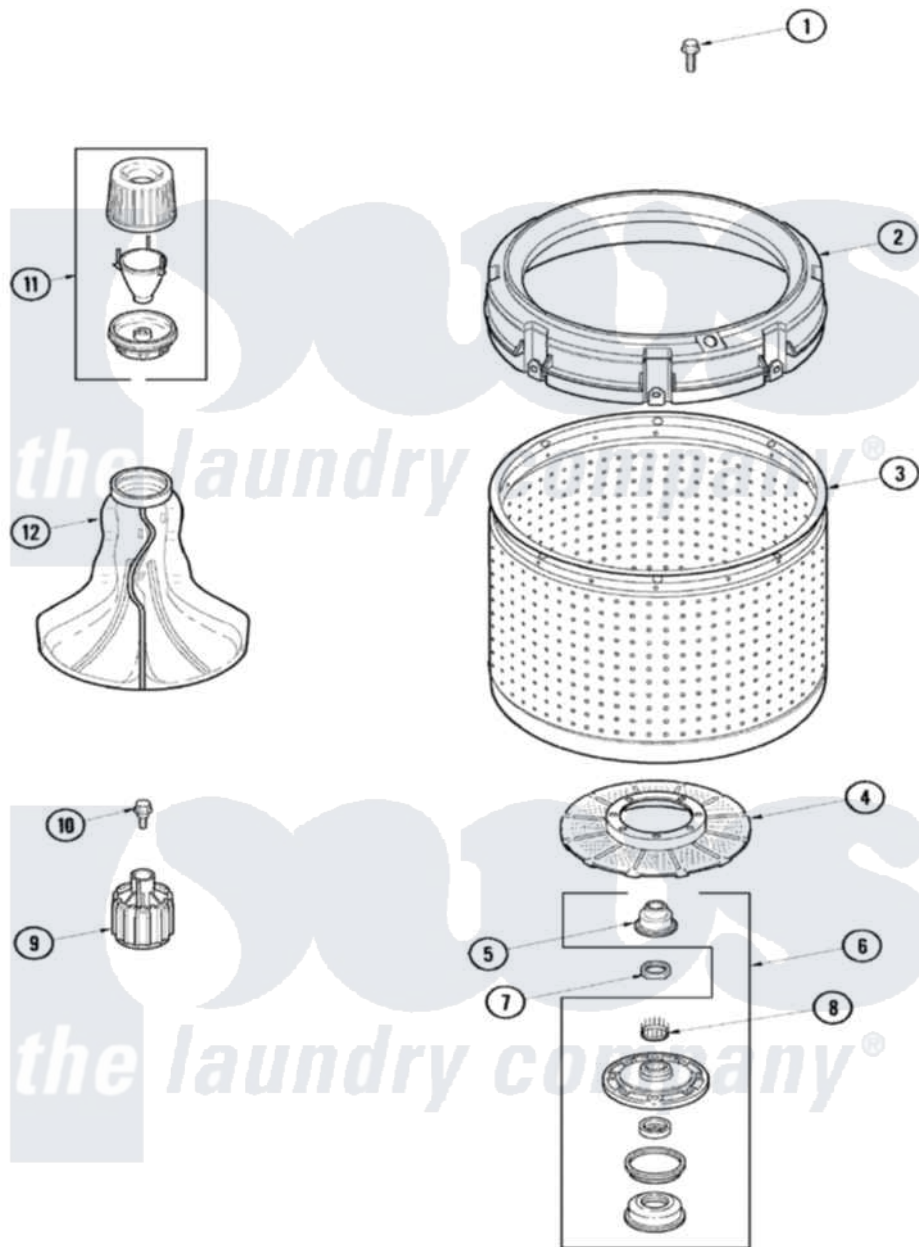

Amana ALW880QAC 03 - INNER TUB

Amana [Residential Amana ALW880QAC Washer Parts](#) Parts Diagram 03 - INNER TUB
 Click on the part number to view part

Item	Original Part Number	Replaced By	Status	Part Description
1	40063301	3400527		Screw
2	40002901	27001052		Balance Ring
3	40000801P	719P3		Assembly- Wash
4	4008001			Filter, Lint
5	40016101			Seal, Bell Drive
6	R9900457			Kit, Hub And Seal
7	40016301			Nut, Lock
8	40008301			Insert, Spline
9	R9900189			Kit, Drive Bell And Seal
10	40065102			Screw, Shoulder 1/4
11	40002101W			Assembly, Fabric Softner
12	40000501W			Agitator, Flex Vane