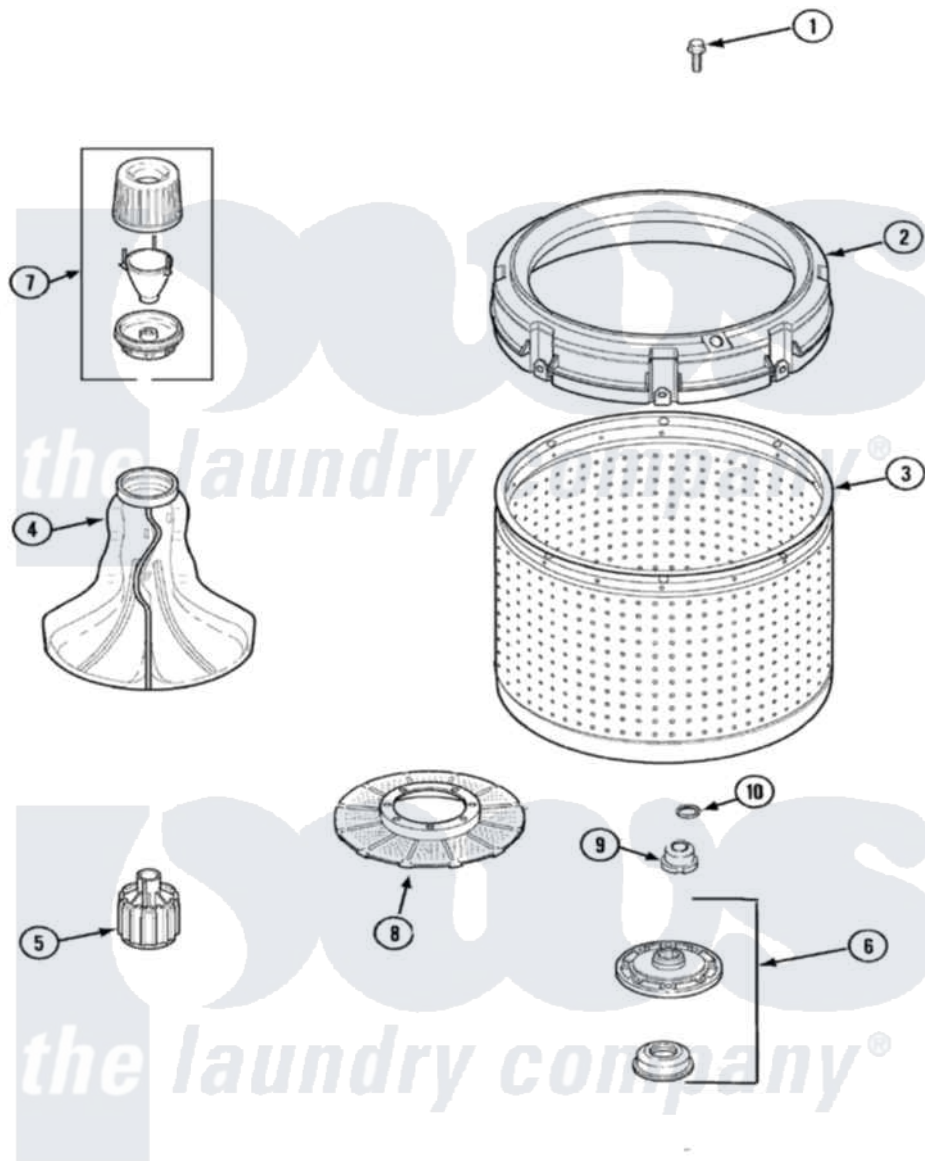

Amana ALW880QAC 04 - INNER TUB (SERIES 15)

Amana Residential Amana ALW880QAC Washer Parts Parts Diagram 04 - INNER TUB (SERIES 15)
 Click on the part number to view part

Item	Original Part Number	Replaced By	Status	Part Description
1	40063301	3400527		Screw
2	40002901	27001052		Balance Ring
3	40000801P	719P3		Assembly- Wash
4	40000501W			Agitator, Flex Vane
5	Y2200109	W10116784		Bell-Drive
6	Y2200460	W10116791		Hub And Seal
7	40002101W			Assembly, Fabric Softner
8	40008001			Filter, Lint
9	21001533	35-5655-1		Seal
10	25-7941			"O" Ring, Agtr Drive Shaft