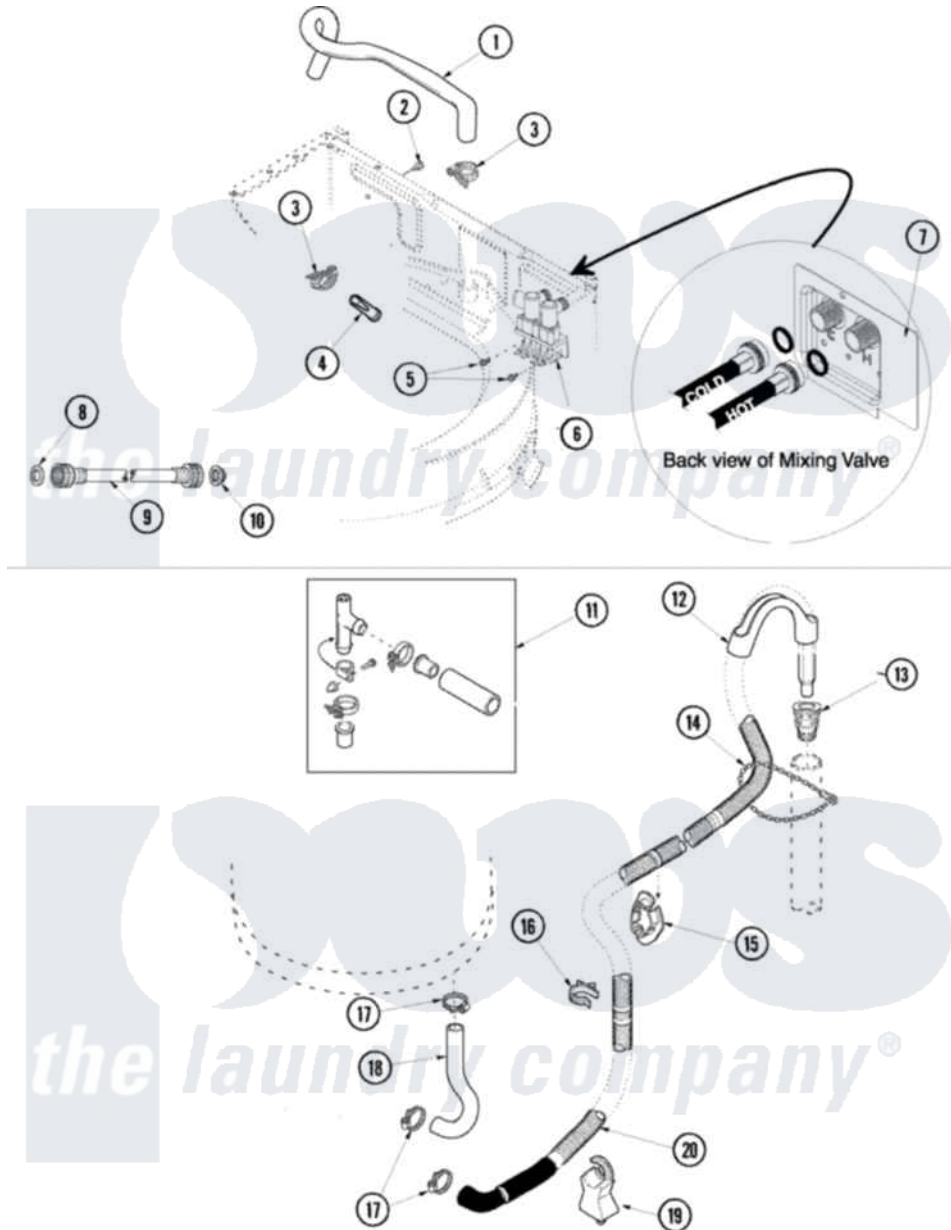

Amana ALW880QAC 05 - MIXING VALVE AND HOSES

Amana Residential Amana ALW880QAC Washer Parts Parts Diagram 05 - MIXING VALVE AND HOSES
 Click on the part number to view part

Item	Original Part Number	Replaced By	Status	Part Description
1	40098901	27001184		Hose, Mixing Valve To Tub
2	503661	27001200		Screw
3	36801	596669		Clamp, Manifold
4	34500	22001900		Preventer, Back Flow
5	501086	90767		Screw, 8A X 3/8 HeX Washer Head Tapping
6	40097701	R0131578		Valve-Inlet
7	40098801			Plate, Mixing Value
8	20290	Y013783		Washer, Inlet Hose
9	40058001	76313		Hosefill
"	40058002	76313		Hosefill
10	28605	22002960		Strainer, Washer Inlet
11	562P3	76660		Break-Sphn
12	33615	22003814		Retainer, Drain Hose
13	40008101			Adapter, Standpipe
14	33489	8539404		Tie-Wire
15	40058501			Relief, Strain Drain

16	36014		Clip, Retainer-Hose
17	36802	285655	Clamp, Hose
18	40094201		Hose, Tub To Pump
19	40044901		Stand, Hose
20	40053901		Hose, Drain