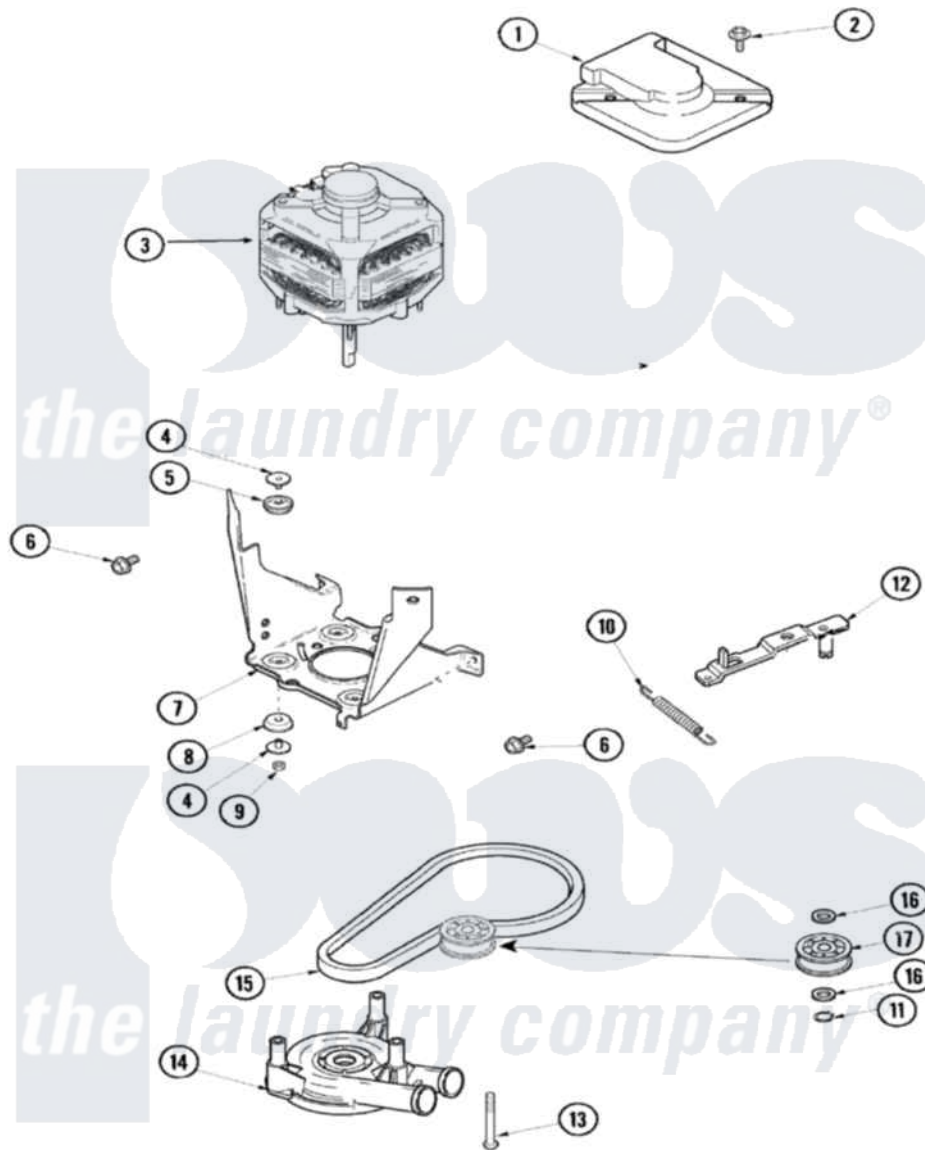

Amana ALW880QAC 06 - MOTOR, PUMP, BELT & IDLER

Amana Residential Amana ALW880QAC Washer Parts Parts Diagram 06 - MOTOR, PUMP, BELT & IDLER
 Click on the part number to view part

Item	Original Part Number	Replaced By	Status	Part Description
1	40112301			Shield, Motor
2	40046701	4312464		Screw
3	40096303	12002133		Motor-Drive
4	40053701			Post, Isolator
5	40053801			Mount, Motor Upper
6	40067901	40128701		Screw, 5/16-18 X .50
7	40015501R		Not Available	BRACKET, MOTOR MOUNT
8	40054301			Mount, Motor Lower
9	40095101	Y707702		Locknut
10	40061401			Spring, Idler Lever
11	23748			Ring, Retaining
12	27001028			Idler Lever Assembly
13	40063701			Screw, 10-16 x 1.75
14	40040301	27001233		Pump
15	27001006			Belt, Spin And Agitator
16	52549			Washer, 501 ID X 3/4 Odx