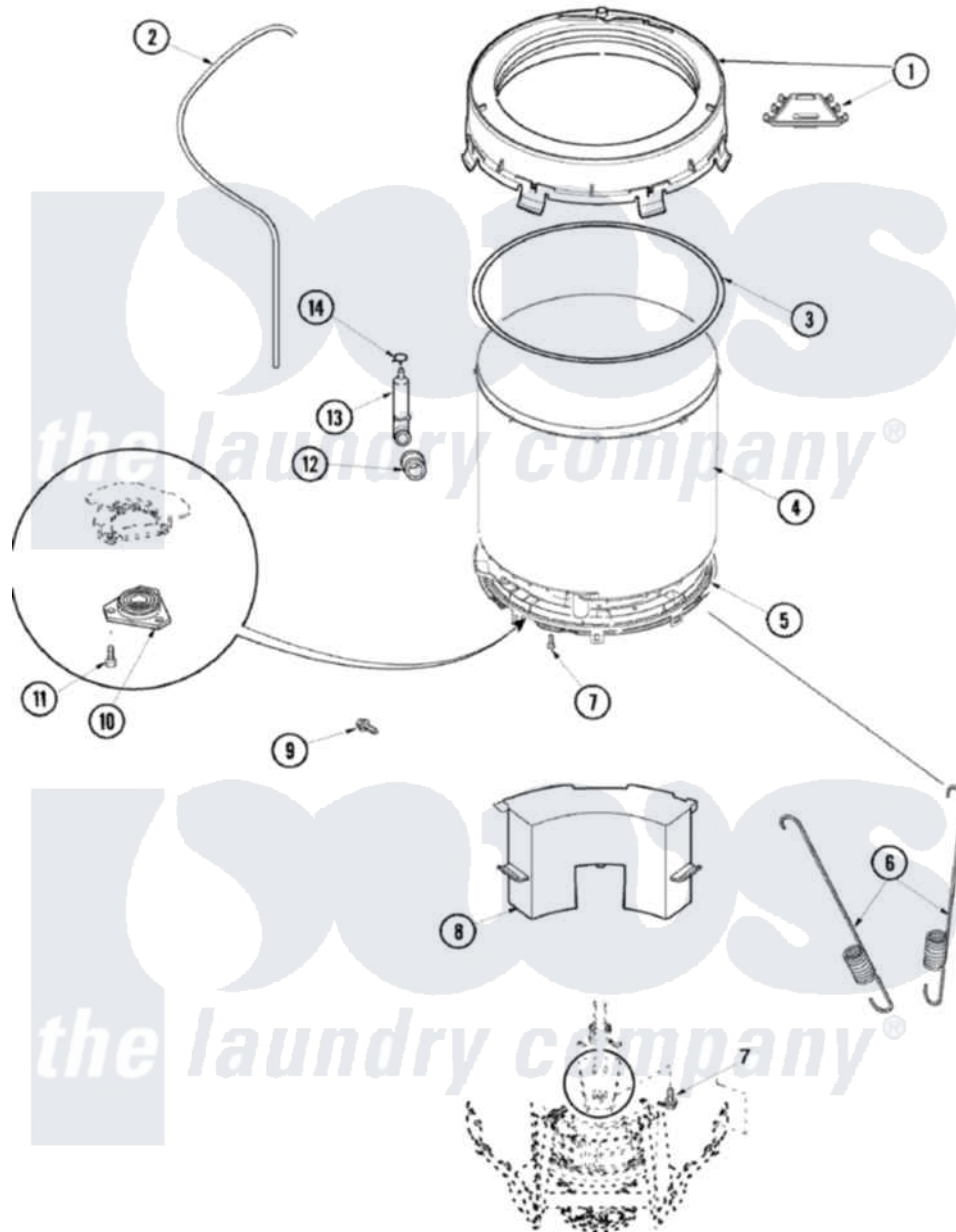

Amana ALW880QAC 07 - OUTER TUB

Amana [Residential Amana ALW880QAC Washer Parts](#) Parts Diagram 07 - OUTER TUB
 Click on the part number to view part

Item	Original Part Number	Replaced By	Status	Part Description
1	40112001P		Not Available	COVER, OUTER TUB
2	40065001	21001748		Hose, Pressure Switch
3	40076601			Gasket, Tub Cover
4	40111001P			Tub, Plastic Outer
5	40001102P			Bottom, Outer Tub
6	40045202			Spring, Tall Tub
7	40064301			Screw, 1/4-15 x 3/4 Hex
8	40015901			Assembly Counter Weight
9	40070401			Screw, 1/4-20 x 7/8 Hex
10	40004201P			Main Bearing Assembly
11	40067901	40128701		Screw, 5/16-18 X .50
12	40037801			Grommet
13	40008501			Assembly, Pressure Bulb
14	40109101	285655		Clamp, Hose