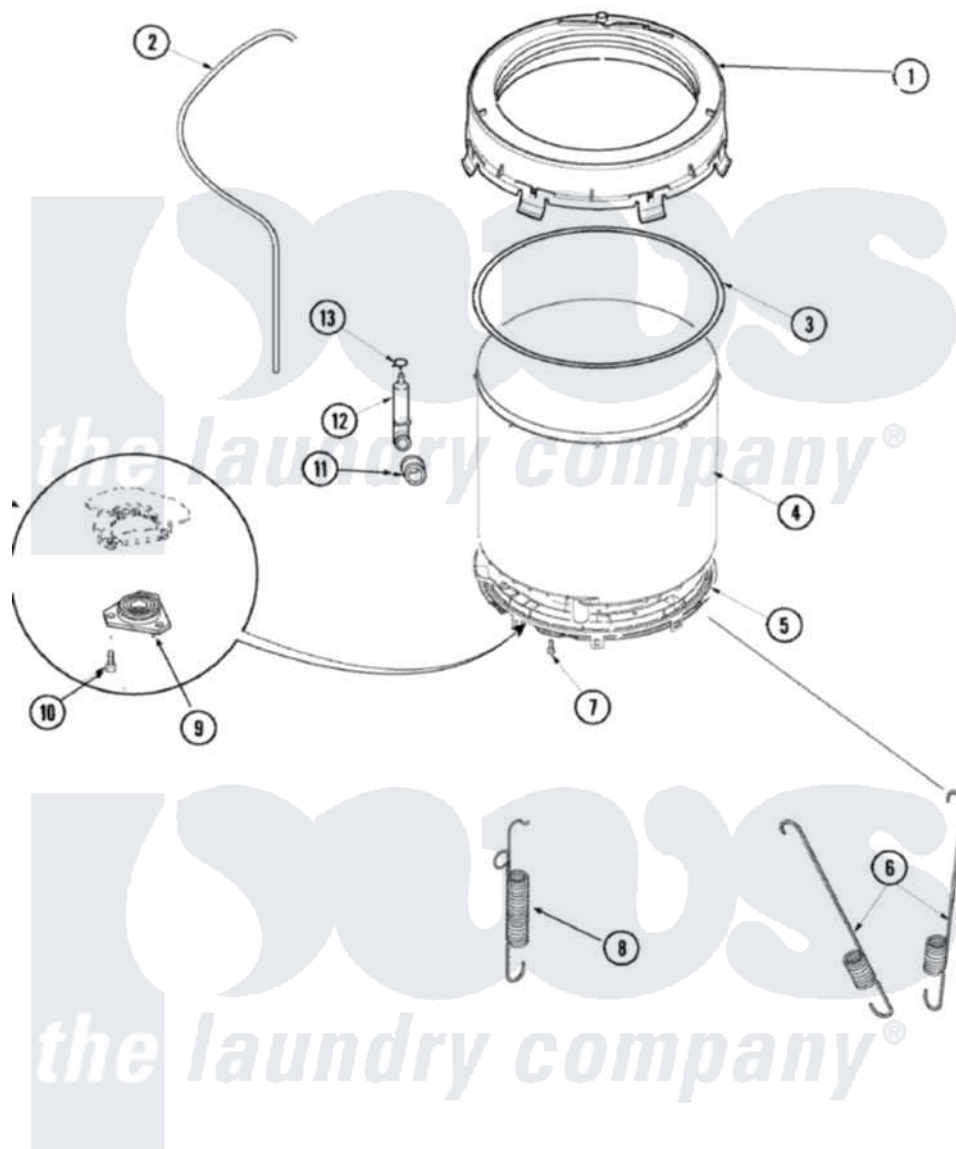

Amana ALW880QAC 08 - OUTER TUB (SERIES 12)

Amana [Residential Amana ALW880QAC Washer Parts](#) Parts Diagram 08 - OUTER TUB (SERIES 12)
 Click on the part number to view part

Item	Original Part Number	Replaced By	Status	Part Description
1	40112001P		Not Available	COVER, OUTER TUB
2	40065001	21001748		Hose, Pressure Switch
3	40076601			Gasket, Tub Cover
4	40111001P			Tub, Plastic Outer
5	40001102P			Bottom, Outer Tub
6	27001026	Y37001124		Spring, Tall Tub
7	40064301			Screw, 1/4-15 x 3/4 Hex
8	27001025			Spring, Counterweight
9	40004201P			Main Bearing Assembly
10	40067901	40128701		Screw, 5/16-18 X .50
11	40037801			Grommet
12	40008501			Assembly, Pressure Bulb
13	40109101	285655		Clamp, Hose