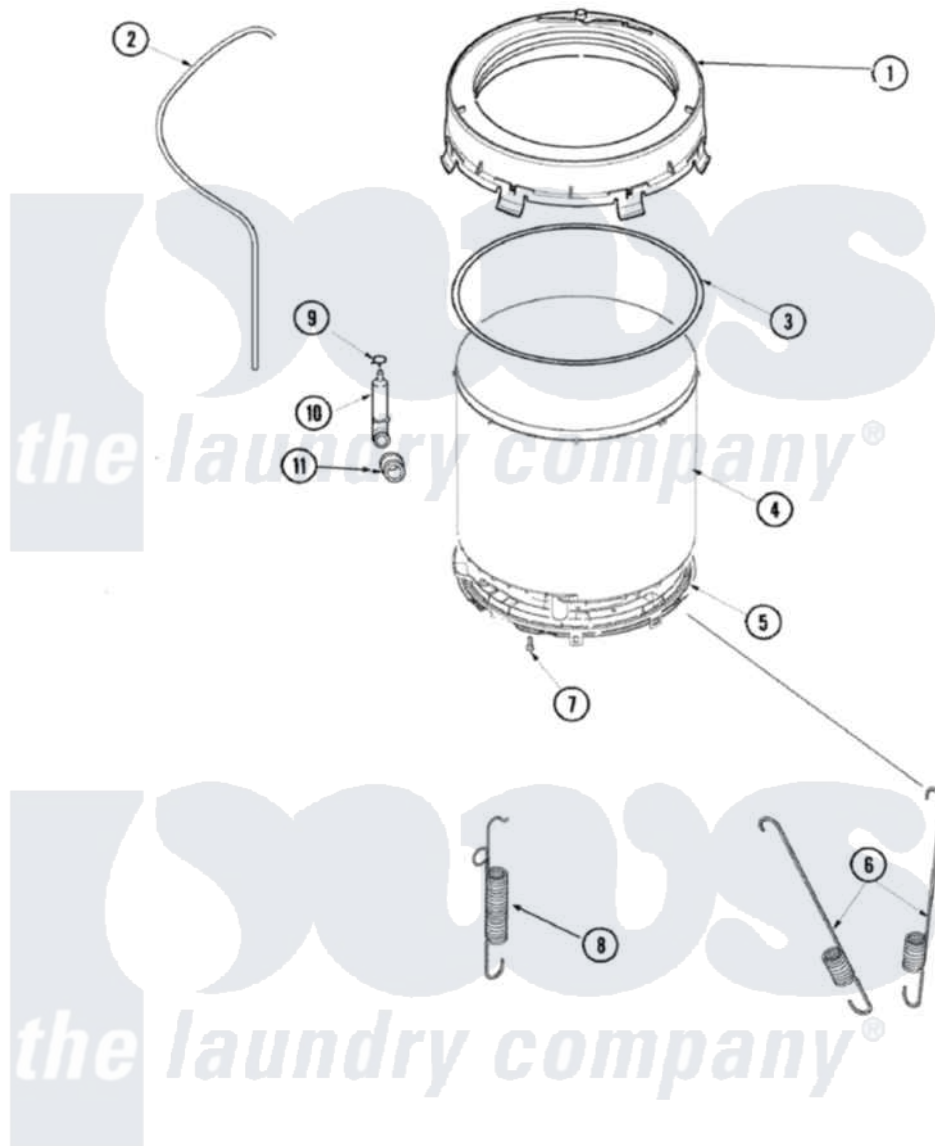

# Amana ALW880QAC 09 - OUTER TUB (SERIES 15)

Amana [Residential Amana ALW880QAC Washer Parts](#) Parts Diagram 09 - OUTER TUB (SERIES 15)  
 Click on the part number to view part

Item	Original Part Number	Replaced By	Status	Part Description
1	40112001P		Not Available	COVER, OUTER TUB
2	40065001	<a href="#">21001748</a>		Hose, Pressure Switch
3	<a href="#">40076601</a>			Gasket, Tub Cover
4	<a href="#">40111001P</a>			Tub, Plastic Outer
5	<a href="#">27001067</a>			Bottom, Outer Tub
6	27001026	<a href="#">Y37001124</a>		Spring, Tall Tub
7	<a href="#">40064301</a>			Screw, 1/4-15 x 3/4 Hex
8	<a href="#">27001025</a>			Spring, Counterweight
9	40109101	<a href="#">285655</a>		Clamp, Hose
10	<a href="#">40008501</a>			Assembly, Pressure Bulb
11	<a href="#">40037801</a>			Grommet