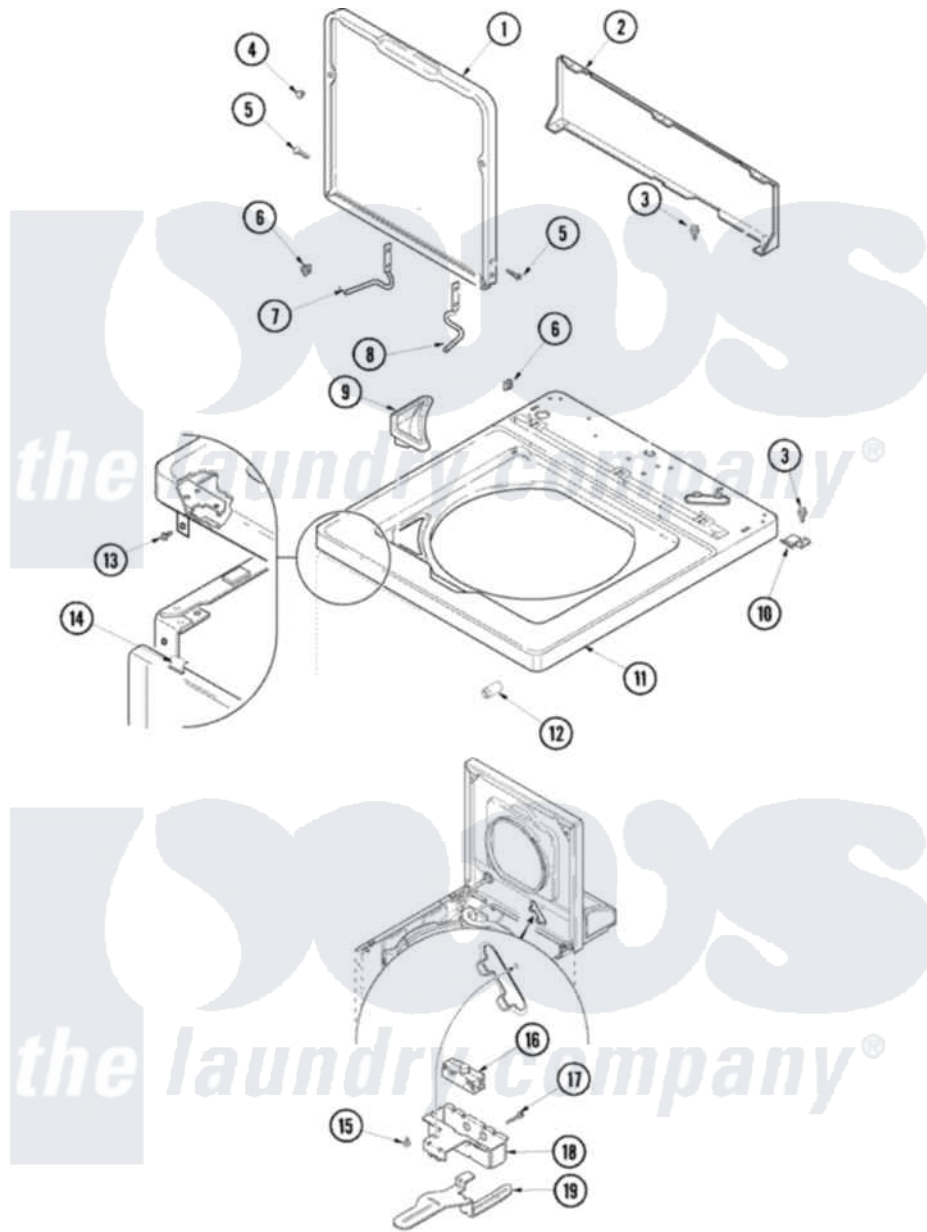

Amana ALW880QAC 11 - TOP AND DOOR SWITCH

Amana Residential Amana ALW880QAC Washer Parts Parts Diagram 11 - TOP AND DOOR SWITCH
 Click on the part number to view part

Item	Original Part Number	Replaced By	Status	Part Description
1	40111301CP		Not Available	LID, (BSQ)
2	40051401		Not Available	PANEL,HOME HOOD BACK
3	501086	90767		Screw, 8A X 3/8 HeX Washer Head Tapping
4	40038001			Bumper
5	40039201	W10119828		Screw, Lid Hinge Mounting
6	40008201			Bushing, Hinge
7	40094002			Hinge, Lid Left Stop
8	40094101			Hinge, Lid Right Pass
9	40093901			Dispenser, Bleach
10	40063901			Clip, Hold Down
11	40000202CP	27001183		Top
12	40102101			Cap, Hinge
13	503661	27001200		Screw
14	56080	22001650		Fastener, Spring
15	501086	90767		Screw, 8A X 3/8 HeX Washer Head Tapping

16	40035001	27001095	Switch, Lid
17	40040701		Screw, Tapping No.6b-20
18	40009801		Holder, Lid Switch
19	40009701		Arm, Lid Switch