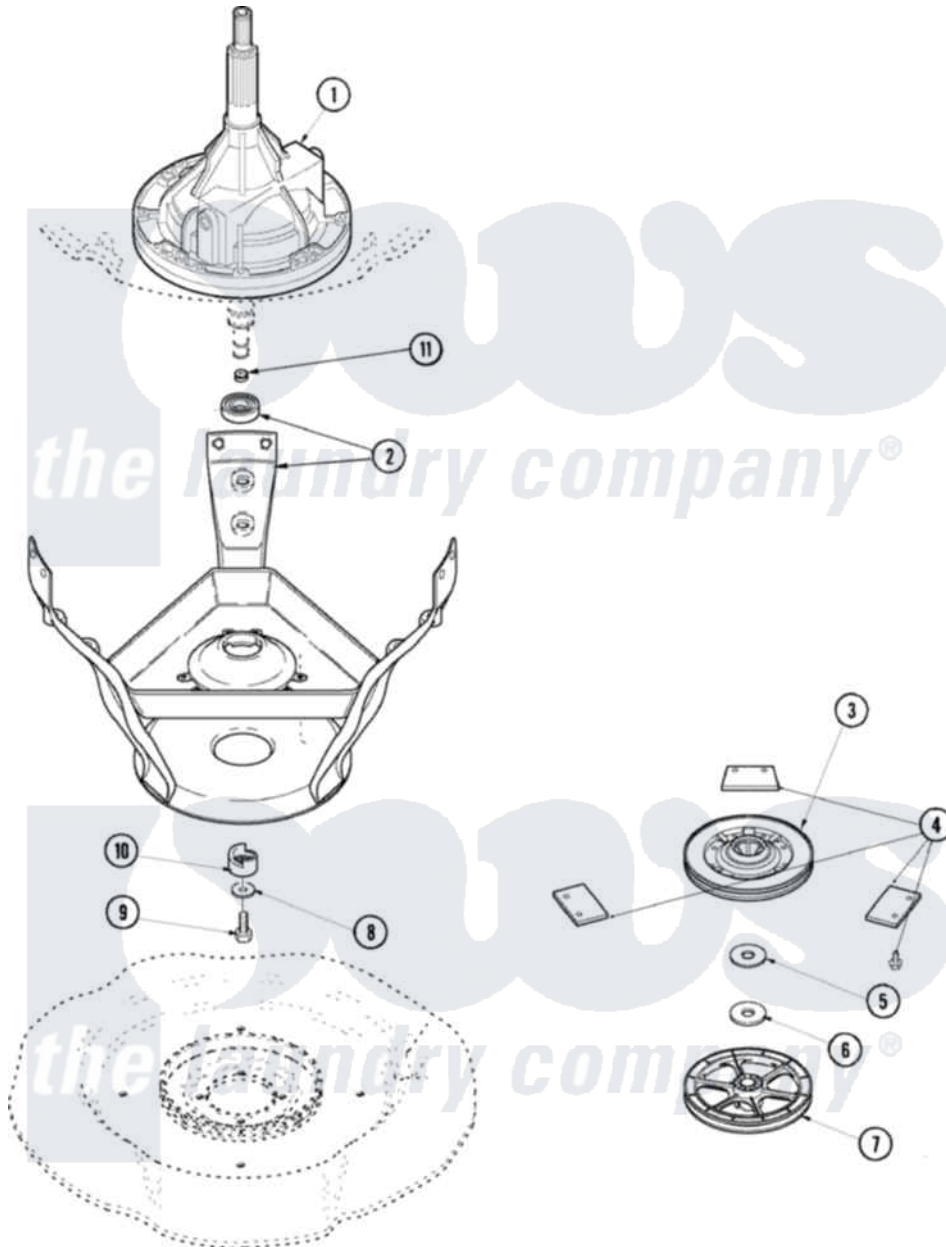

Amana ALW880QAC 12 - TRANSMISSION & BRAKE

Amana [Residential Amana ALW880QAC Washer Parts](#) Parts Diagram 12 - TRANSMISSION & BRAKE
 Click on the part number to view part

Item	Original Part Number	Replaced By	Status	Part Description
1	27001038	W10219150		Transmission
"	40032701	12002177		Transmison
2	40015301W	12002013		Base
3	R9900474			Brake Assembly
4	R0000014			Kit, Brake Pad
"	26594P			Grease, Silicone - 2 Oz Tube
5	40065701			Washer, 2 Odx.63 ID
6	40063201			Washer, Flat
7	40047102			Pulley, Spin/Agit
8	40041501			Washer
9	40063401			Screw, 1/4-20 x 5/8 Hex
10	40047402			Helix, Plastic
11	35-2010	207843		Lip Seal Repair Kit