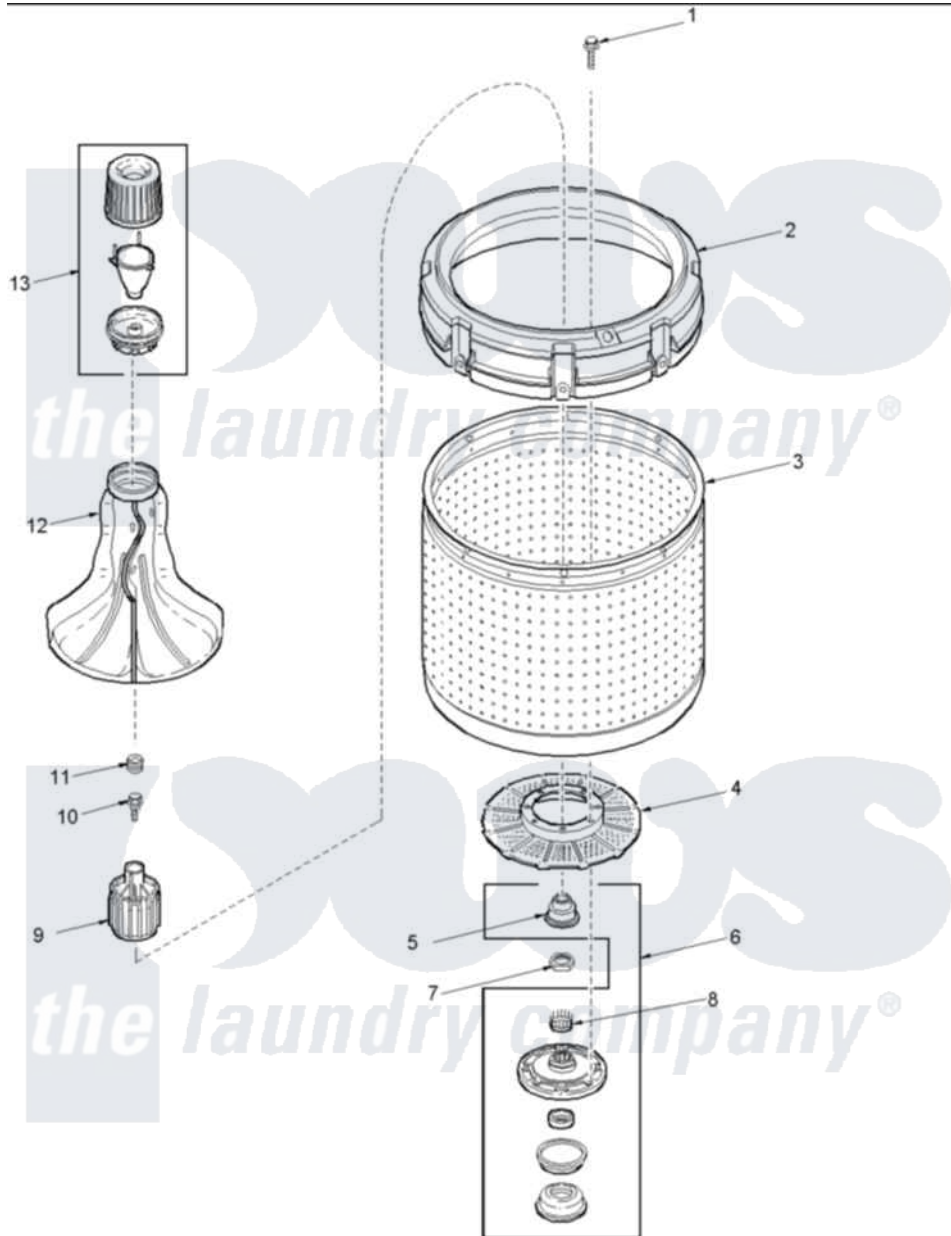

# Amana ALW880QAC (BOM: PALW880QAC) 01 - Agitator, Drive Bell, Washtub and Hub

Amana Residential Amana ALW880QAC (BOM: PALW880QAC) Washer Parts Parts Diagram 01 - Agitator, Drive Bell, Washtub and Hub

[Click on the part number to view part](#)

Item	Original Part Number	Replaced By	Status	Part Description
1	40063301	<a href="#">3400527</a>		Screw
2	40002901	<a href="#">27001052</a>		Balance Ring
3	40000801	<a href="#">719P3</a>		Assembly- Wash
4	<a href="#">40008001</a>			Filter, Lint
5	<a href="#">40016101</a>			Seal, Bell Drive
6	<a href="#">R9900457</a>			Kit, Hub And Seal
7	<a href="#">40016301</a>			Nut, Lock
8	<a href="#">40008301</a>			Insert, Spline
9	<a href="#">R9900189</a>			Kit, Drive Bell And Seal
10	<a href="#">40065102</a>			Screw, Shoulder 1/4
11	<a href="#">40008401</a>			Plug, Bell
12	<a href="#">40000501W</a>			Agitator, Flex Vane
13	<a href="#">40002101W</a>			Assembly, Fabric Softner