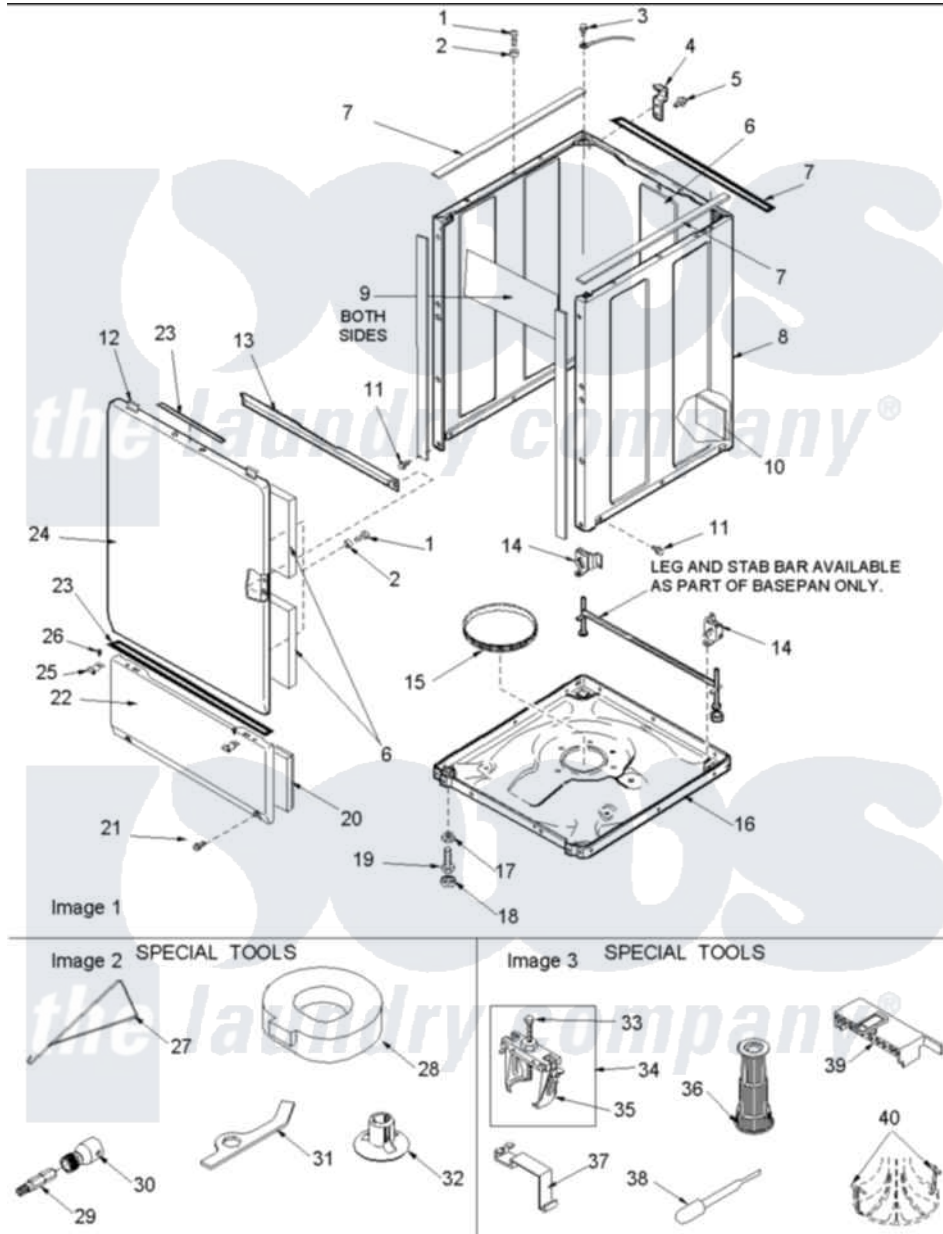

Amana ALW880QAC (BOM: PALW880QAC) 02 - Base, Cabinet, Front and Special Tools

Amana Residential Amana ALW880QAC (BOM: PALW880QAC) Washer Parts Parts Diagram 02 - Base, Cabinet, Front and Special Tools

Click on the part number to view part

Item	Original Part Number	Replaced By	Status	Part Description
1	32671	Y014874		Screw, Idler Arm And Sleeve
2	505187			Locator, Panel
3	20530			Screw, 10-24 x 3/8 Hex
4	500003			Hinge, Top
5	40064801	3390631		Screw, 10-16 X 3/8
6	40091801	40106201		Foam, 8" X 23" X 1/2"
7	685366		Not Available	TAPE,FOAM
8	40076402C	40076402CP		Cabinet, Dryer And Washer
9	685368	22001817		Sheet, Sound Damper
10	40091802	40106301		Foam, 5" X 5" X 1/2"
11	40038201	27001200		Screw
13	56486		Not Available	BRACE, TOP
14	40031501			Bracket, Self Leveling
15	40037401			Ring, Friction
16	40031201	27001226		Base Lev

17	40038101		Nut, Leg
18	40016001		Foot, Rubber
19	40039001	22003428	Leg, Adjustable
20	40091701	40106101	Foam, 6" X 13" X 1"
21	40034101		Screw, No.12bx1/2
22	40045301C	40045301CP	Panel, Access
23	40083101		Tape, Foam
24	40035401C	40035401CP	Panel, Front
25	40034202		Clip, Spring
26	501086	90767	Screw, 8A X 3/8 HeX Washer Head Tapping
27	289P4	321P4	Hook, Spring
28	40068201	27001185	Brace- Shp
29	282P4		T25 Tamper Resistant Bit
30	24161		Torx Bit Holder
31	306P4		Hex Wrench
32	40047301	27001185	Brace- Shp
33	294P4B		Drive Bell Bolt
34	294P4		Bell Tool
35	294P5A	Not Available	DRIVE BELL ARMS
36	293P4		Seal Tool
37	273P4		Tub Cover Gasket Tool
38	283P4		Terminal Extractor Tool
39	34677		10 Circuit Plug
40	254P4P		Agitator Hooks
NI	40098701	27001142	Cord, Power