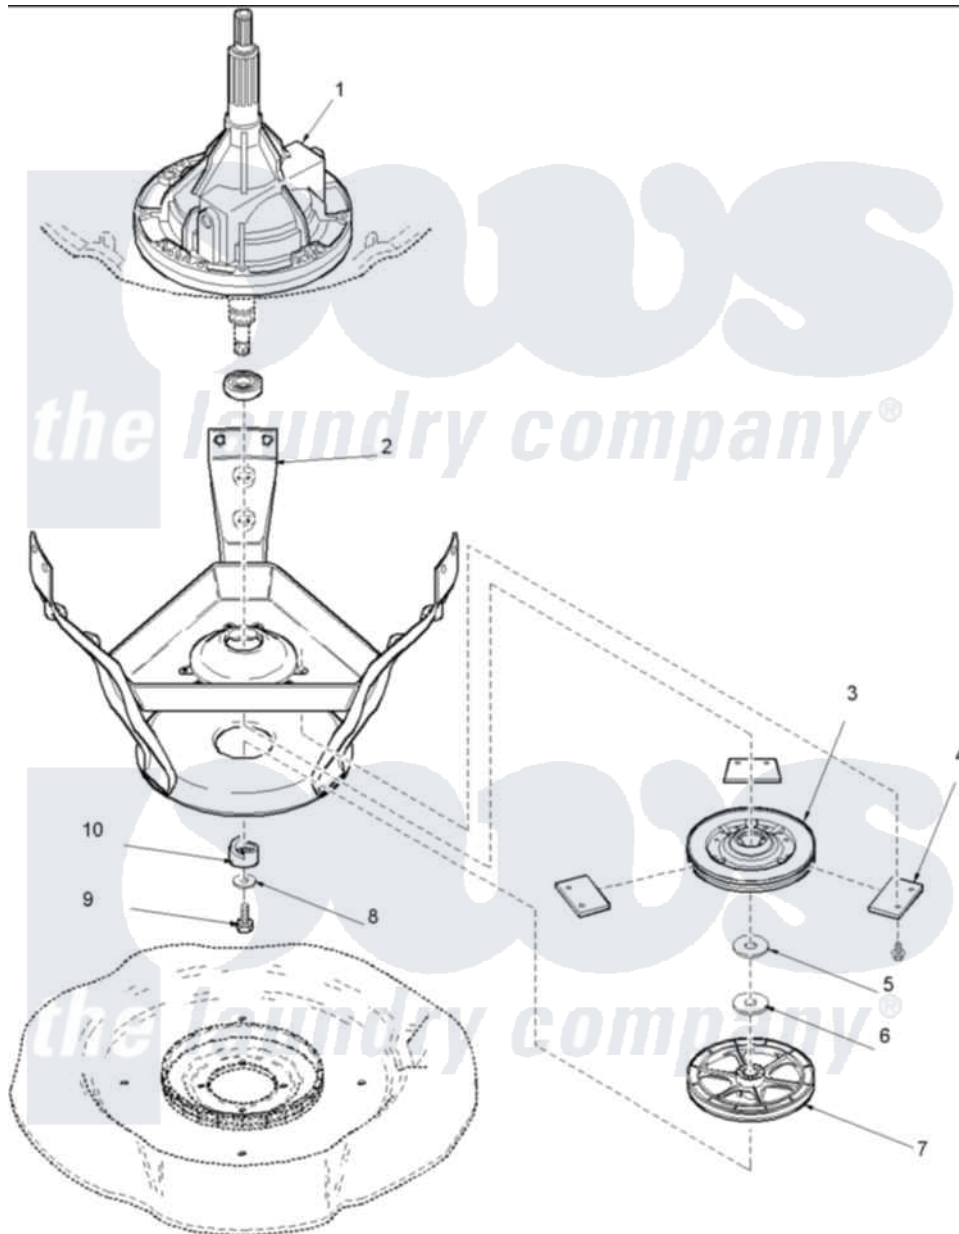

Amana ALW880QAC (BOM: PALW880QAC) 03 - Bearings, Brake, and Transmission

Amana Residential Amana ALW880QAC (BOM: PALW880QAC) Washer Parts Parts Diagram 03 - Bearings, Brake, and Transmission

[Click on the part number to view part](#)

Item	Original Part Number	Replaced By	Status	Part Description
1	40032701	12002177		Transmison
2	40015301W	12002013		Base
3	40003103	R9900474		Brake Assembly
4	R0000014			Kit, Brake Pad
5	40065701			Washer, 2 Odx.63 ID
6	40063201			Washer, Flat
7	40047102			Pulley, Spin/Agit
8	40041501			Washer
9	40063401			Screw, 1/4-20 x 5/8 Hex
10	40047402			Helix, Plastic