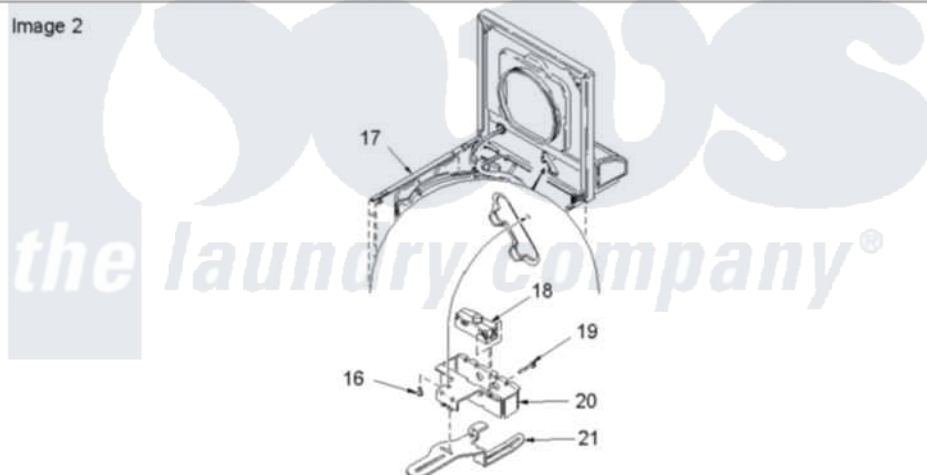

Amana ALW880QAC (BOM: PALW880QAC) 04 - Cabinet Top, Door, and Door Switch

Image 1

Image 2

Amana Residential Amana ALW880QAC (BOM: PALW880QAC) Washer Parts Parts Diagram 04 - Cabinet Top, Door, and Door Switch

[Click on the part number to view part](#)

Item	Original Part Number	Replaced By	Status	Part Description
1	40111301C		Not Available	LID, W/INSTRUCTIONS
2	40121402			Panel, Back
3	501086	90767		Screw, 8A X 3/8 HeX Washer Head Tapping
4	40038001			Bumper
5	40039201	W10119828		Screw, Lid Hinge Mounting
6	40008201			Bushing, Hinge
7	40094002			Hinge, Lid Left Stop
8	40094101			Hinge, Lid Right Pass
9	20530			Screw, 10-24 x 3/8 Hex
10	40093901			Dispenser, Bleach
11	40063901			Clip, Hold Down
12	40000202C	27001183		Top
13	40102101			Cap, Hinge
14	503661	27001200		Screw

15	56080	22001650	Fastener, Spring
16	501086	90767	Screw, 8A X 3/8 HeX Washer Head Tapping
17	40076402C	40076402CP	Cabinet, Dryer And Washer
18	40035001	27001095	Switch, Lid
19	40040701		Screw, Tapping No.6b-20
20	40009801		Holder, Lid Switch
21	40009701		Arm, Lid Switch