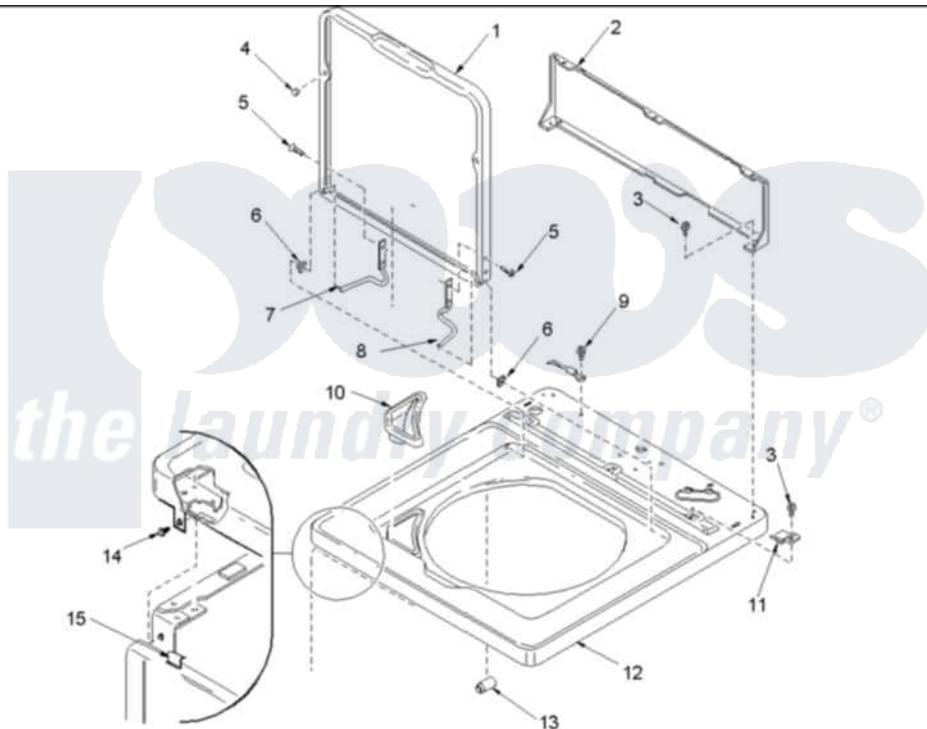

Amana ALW880QAC (BOM: PALW880QAC) 04 - Cabinet Top, Door, and Door Switch

Image 1

Image 2

Amana Residential Amana ALW880QAC (BOM: PALW880QAC) Washer Parts Parts Diagram 04 - Cabinet Top, Door, and Door Switch

[Click on the part number to view part](#)

Item	Original Part Number	Replaced By	Status	Part Description
1	40111301C		Not Available	LID, W/INSTRUCTIONS
2	40121402			Panel, Back
3	501086	90767		Screw, 8A X 3/8 HeX Washer Head Tapping
4	40038001			Bumper
5	40039201	W10119828		Screw, Lid Hinge Mounting
6	40008201			Bushing, Hinge
7	40094002			Hinge, Lid Left Stop
8	40094101			Hinge, Lid Right Pass
9	20530			Screw, 10-24 x 3/8 Hex
10	40093901			Dispenser, Bleach
11	40063901			Clip, Hold Down
12	40000202C	27001183		Top
13	40102101			Cap, Hinge
14	503661	27001200		Screw

15	56080	22001650	Fastener, Spring
16	501086	90767	Screw, 8A X 3/8 HeX Washer Head Tapping
17	40076402C	40076402CP	Cabinet, Dryer And Washer
18	40035001	27001095	Switch, Lid
19	40040701		Screw, Tapping No.6b-20
20	40009801		Holder, Lid Switch
21	40009701		Arm, Lid Switch