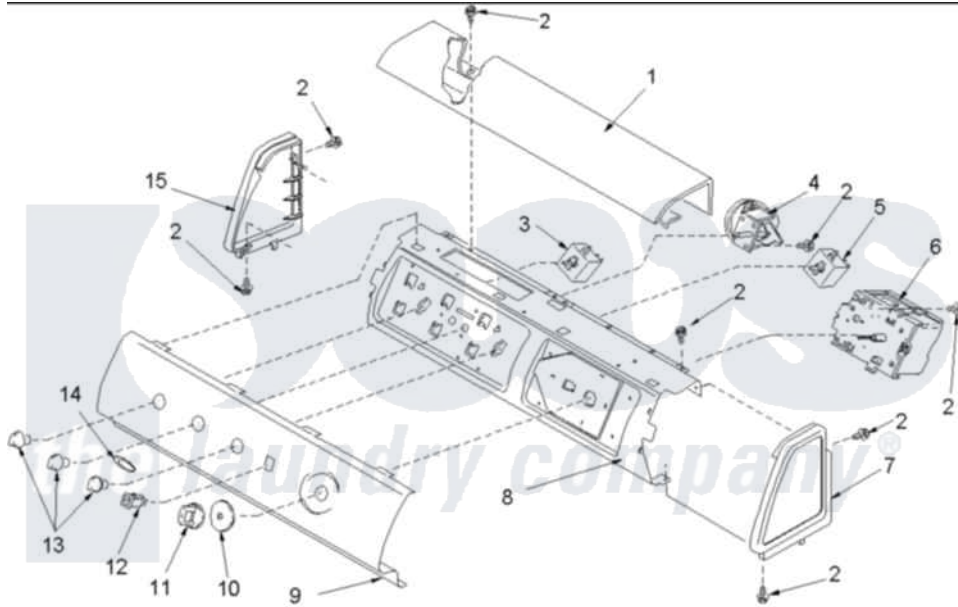

# Amana ALW880QAC (BOM: PALW880QAC) 05 - Control Panels

Amana Residential Amana ALW880QAC (BOM: PALW880QAC) Washer Parts Diagram 05 - Control Panels  
 Click on the part number to view part

Item	Original Part Number	Replaced By	Status	Part Description
1	<a href="#">503674C</a>			Cover, Top
2	501086	<a href="#">90767</a>		Screw, 8A X 3/8 HeX Washer Head Tapping
3	<a href="#">40074101</a>			Switch, Temp Sel-4 Pos
4	<a href="#">40055101</a>			Switch, Pressure
5	<a href="#">40039501</a>			Switch, Speed
6	40059102	<a href="#">R0131010</a>		Timer
7	40012701C		Not Available	ENDCAP (RT-BSQ)
8	<a href="#">40039601</a>			Support, Control Panel
9	40091401C		Not Available	PANEL,GRAPHIC(BISQUE)
"	<a href="#">40072802W</a>			Panel, Graphic
10	40013701C	<a href="#">27001134</a>		Dial- Time
11	<a href="#">40014001C</a>			Assembly, Timer Knob
12	38424L	<a href="#">38424W</a>		Switch, Rocker
13	<a href="#">40013401C</a>			Assembly, Selector Knob
14	<a href="#">40083301</a>			Medallion
15	40012702C		Not Available	ENDCAP (LT-BSQ)