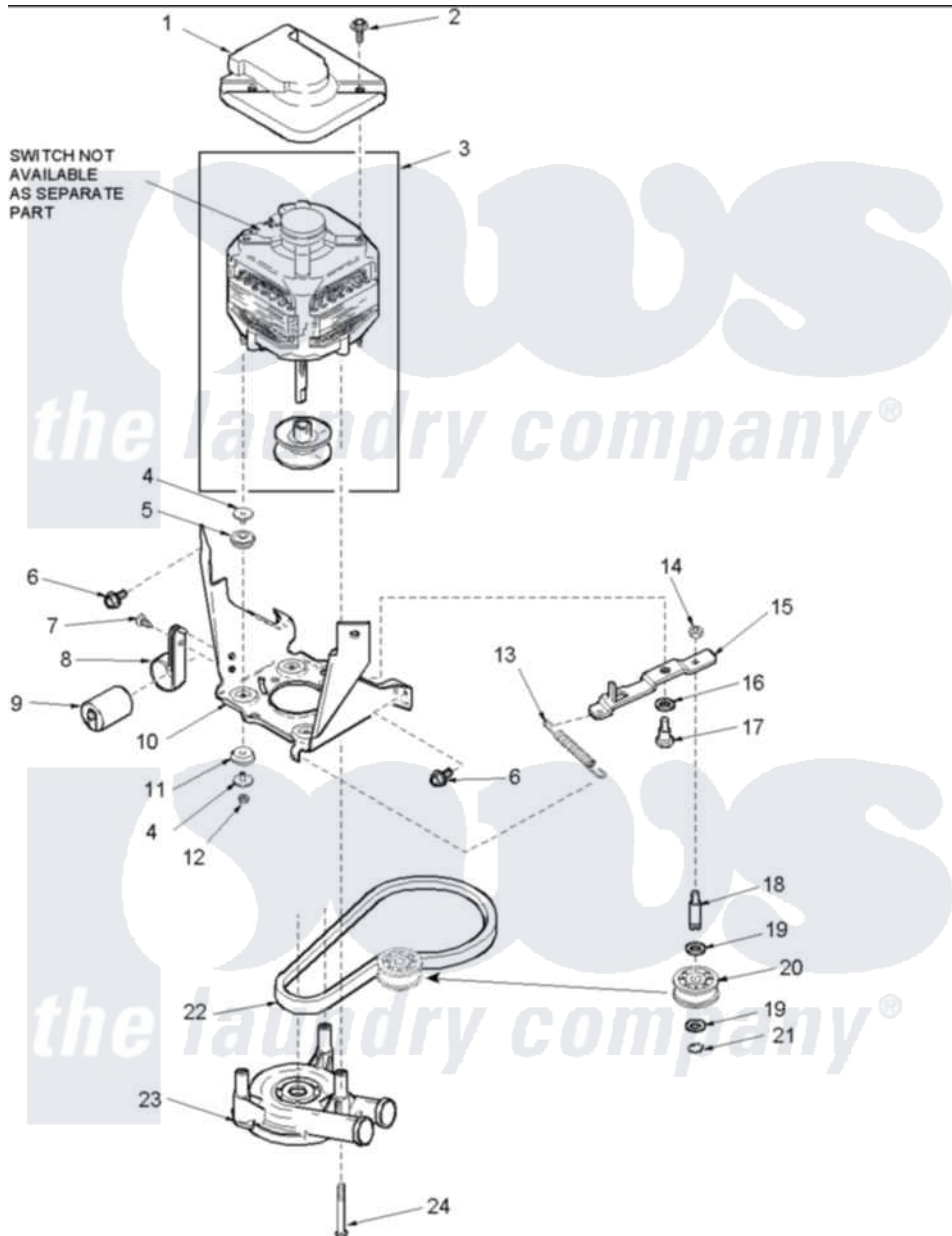

Amana ALW880QAC (BOM: PALW880QAC) 07 - Motor, Belt, Pump, and Idler Assy

Amana Residential Amana ALW880QAC (BOM: PALW880QAC) Washer Parts Parts Diagram 07 - Motor, Belt, Pump, and Idler Assy

[Click on the part number to view part](#)

Item	Original Part Number	Replaced By	Status	Part Description
1	40112301			Shield, Motor
2	40046701	4312464		Screw
3	40096303	12002133		Motor-Drive
4	40053701			Post, Isolator
5	40053801			Mount, Motor Upper
6	40128701			Screw, 5/16-18 X .50
7	503688			Screw, 10B-16 X .34 I
8	40047001	27001107		Clamp, Capacitor
9	40084501			Capacitor
10	40015502		Not Available	BRACKET,MOTOR MOUNT
11	40054301			Mount, Motor Lower
12	40095101	Y707702		Locknut
13	40061401			Spring, Idler Lever
14	40038801			Jamnut, 3/8-16
15	40041002			Lever, Idler

16	40054701		Washer
17	40038901		Screw, 1/4-20
18	56461		Shaft
19	52549		Washer, 501 ID X3/4 Odx
20	40045001		Idler Pulley Assembly
21	23748		Ring, Retaining
22	40053606	27001006	Belt, Spin And Agitator
23	40040301	27001233	Pump
24	40063701		Screw, 10-16 x 1.75
NI	40069501	Not Available	MOTOR MOUNT LOWER ASSEMBLY
"	40069401	Not Available	MOTOR MOUNT UPPER ASSEMBLY