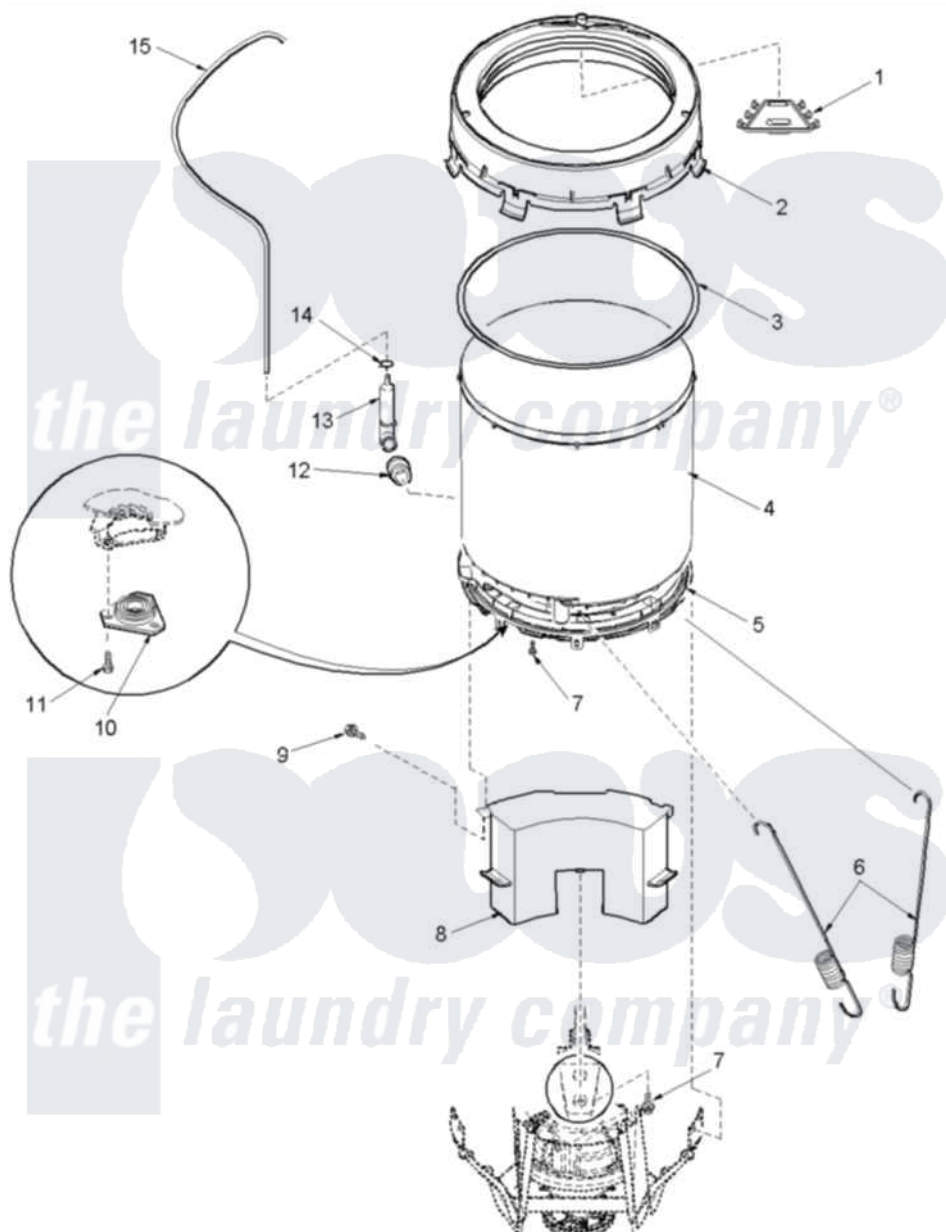

Amana ALW880QAC (BOM: PALW880QAC) 08 - Outer Tub and Pressure Tube

Amana Residential Amana ALW880QAC (BOM: PALW880QAC) Washer Parts Parts Diagram 08 - Outer Tub and Pressure Tube

[Click on the part number to view part](#)

Item	Original Part Number	Replaced By	Status	Part Description
1	40001901		Not Available	CHANNEL, WATER INLET
2	40111101		Not Available	COVER, OUTER TUB
3	40076601			Gasket, Tub Cover
4	40111001	40111001P		Tub, Plastic Outer
5	40001102	40001102P		Bottom, Outer Tub
6	40045202			Spring, Tall Tub
7	40064301			Screw, 1/4-15 x 3/4 Hex
8	40015902		Not Available	ASSY, COUNTERWEIGHT
9	40070401			Screw, 1/4-20 x 7/8 Hex
10	40004201	40004201P		Main Bearing Assembly
11	40128701			Screw, 5/16-18 X .50
12	40037801			Grommet
13	40008501			Assembly, Pressure Bulb
14	40054901	596669		Clamp, Manifold
15	40065001	21001748		Hose, Pressure Switch