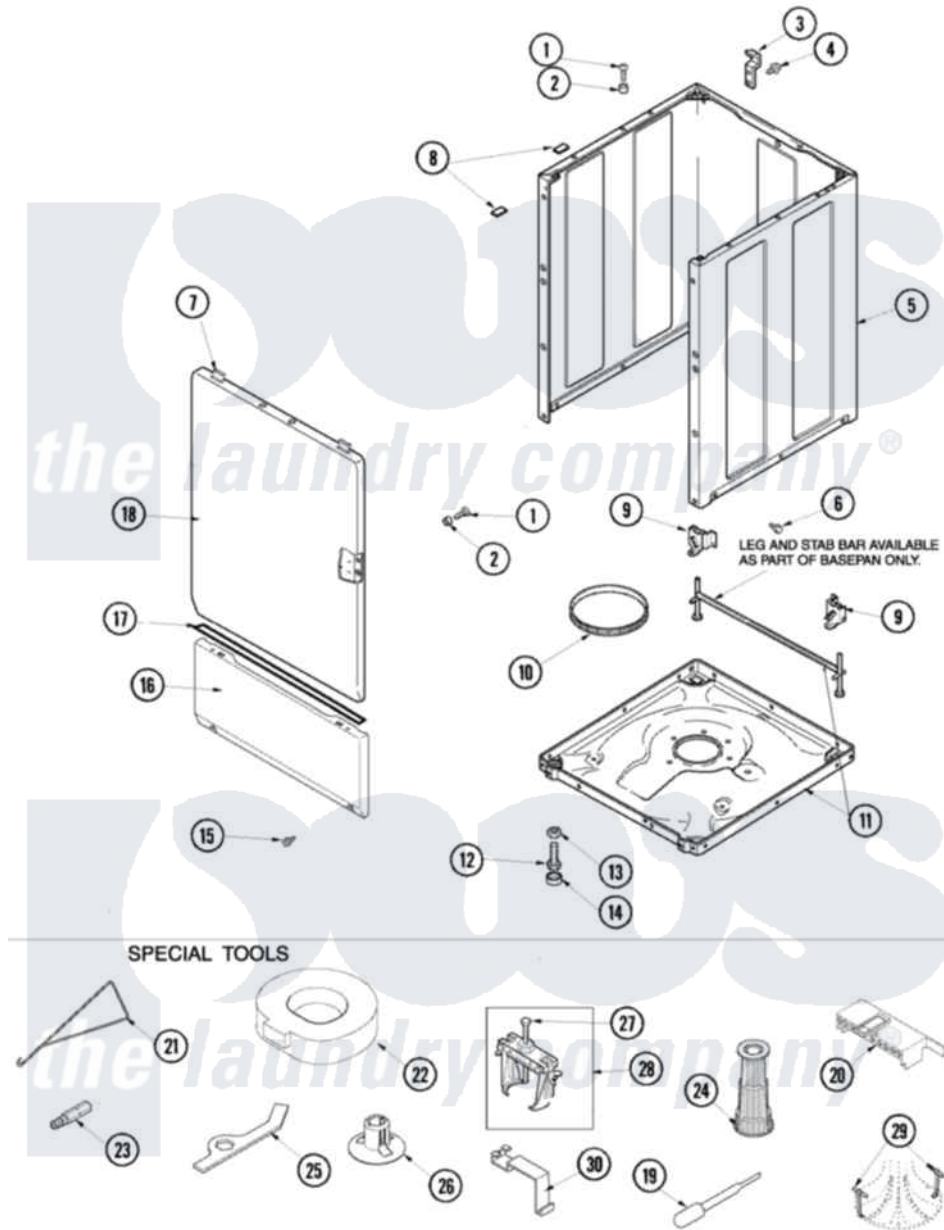

Amana ALW880QAW 01 - CABINET, BASE & SPECIAL TOOLS

Amana [Residential Amana ALW880QAW Washer Parts](#) Parts Diagram 01 - CABINET, BASE & SPECIAL TOOLS
 Click on the part number to view part

Item	Original Part Number	Replaced By	Status	Part Description
1	32671	Y014874		Screw, Idler Arm And Sleeve
2	505187			Locator, Panel
3	500003			Hinge, Top
4	40064801	3390631		Screw, 10-16 X 3/8
5	40076401WP	37001284		Cabinet As Pack
"	40098701	27001142		Cord, Power
6	40038201	27001200		Screw
7	56080	22001650		Fastener, Spring
"	501086	90767		Screw, 8A X 3/8 HeX Washer Head Tapping
"	40034202			Clip, Spring
8	Y56128			Pad, Bumper
9	40031501			Bracket, Self Leveling
10	40037401			Ring, Friction
11	40031201P	27001226		Base Lev
12	40039001	22003428		Leg, Adjustable
13	40038101			Nut, Leg

14	40016001		Foot, Rubber
15	40034101		Screw, No.12bx1/2
16	40045301WP		Panel, Access
17	40083101		Tape, Foam
18	40035401WP		Panel, Front
20	34677		10 Circuit Plug
21	321P4		Hook, Spring
22	40068201	27001185	Brace- Shp
23	282P4		T25 Tamper Resistant Bit
24	293P4		Seal Tool
"	283P4		Terminal Extractor Tool
25	306P4		Hex Wrench
26	40047301	27001185	Brace- Shp
27	294P4B		Drive Bell Bolt
28	294P4		Bell Tool
29	254P4P		Agitator Hooks
30	273P4		Tub Cover Gasket Tool