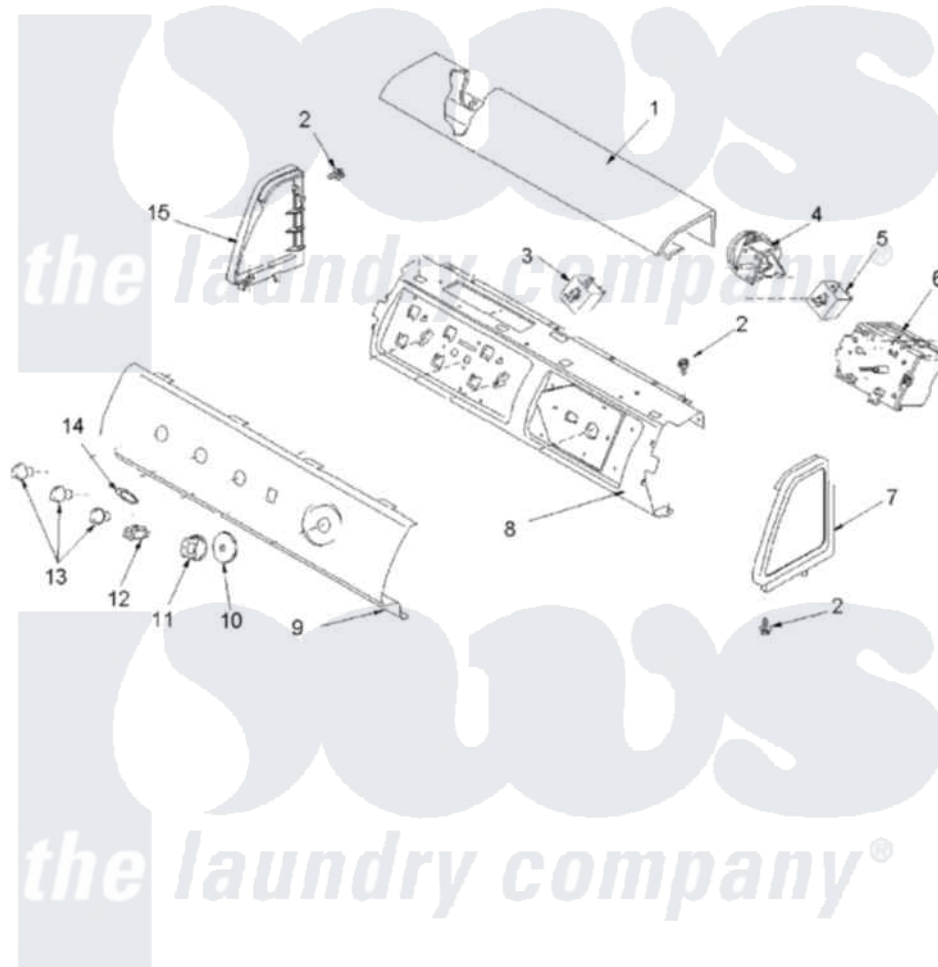

Amana ALW880QAW 02 - CONTROL PANEL

Amana [Residential Amana ALW880QAW Washer Parts](#) Parts Diagram 02 - CONTROL PANEL
 Click on the part number to view part

Item	Original Part Number	Replaced By	Status	Part Description
1	503674W			Cover, Top
2	501086	90767		Screw, 8A X 3/8 HeX Washer Head Tapping
3	40074101			Switch, Temp Sel-4 Pos
4	40055101			Switch, Pressure
5	40039501			Switch, Speed
6	40059102	R0131010		Timer
7	40012702W			Endcap
"	40012701W		Not Available	ENDCAP (RT-WHT)
8	40039601			Support, Control Panel
9	40072802W			Panel, Graphic
10	40013701W	27001134		Dial- Time
11	40014001W	27001133		Knob- Time
12	38424W			Switch, Rocker
13	40013401W	27001137		Knob Sele
14	40083301			Medallion
15	40098701	27001142		Cord, Power